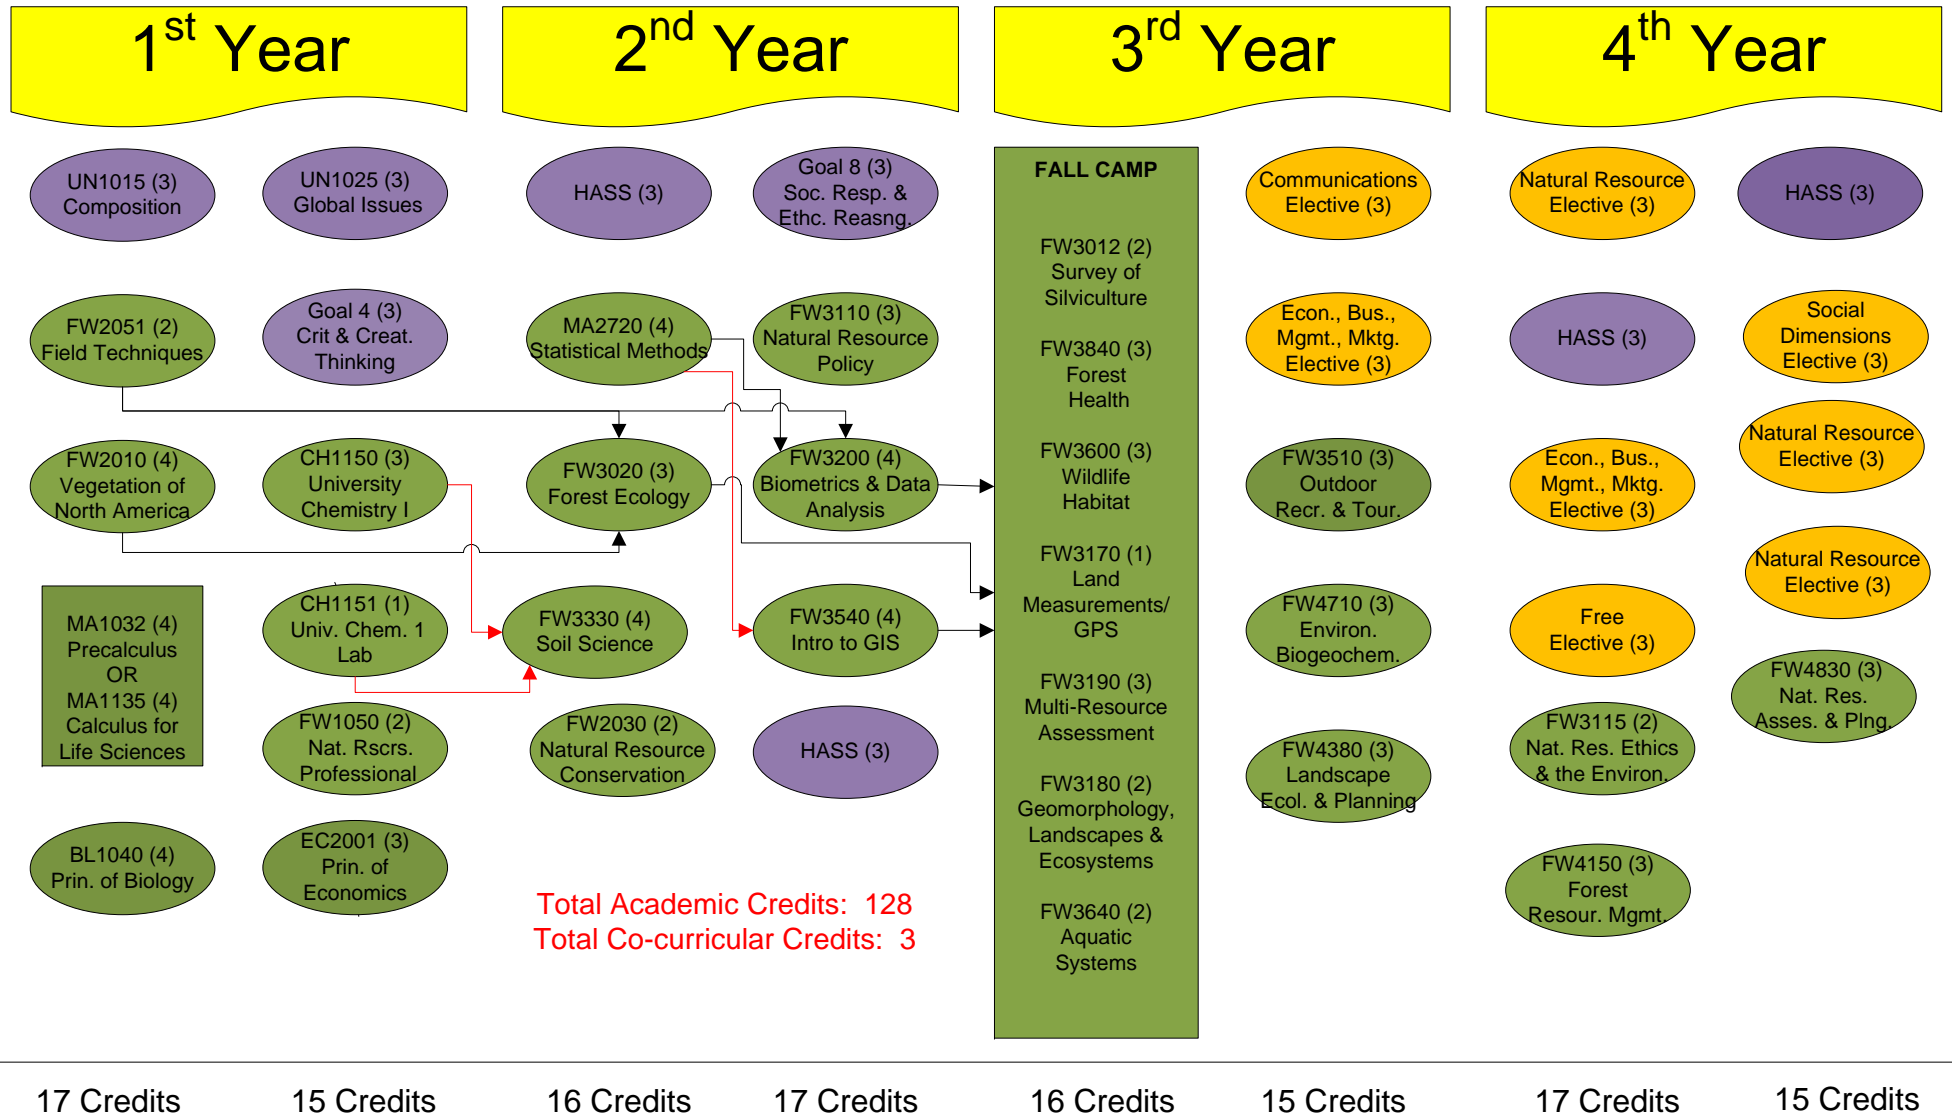

Natural Resources Management 2015-16 Degree Requirements

co-curricular (.5)

co-curricular (.5)

co-curricular (.5)

co-curricular (.5)

co-curricular (.5)

co-curricular (.5)

Key: Prerequisite Prerequisite or Corequisite Core Courses General Education Electives