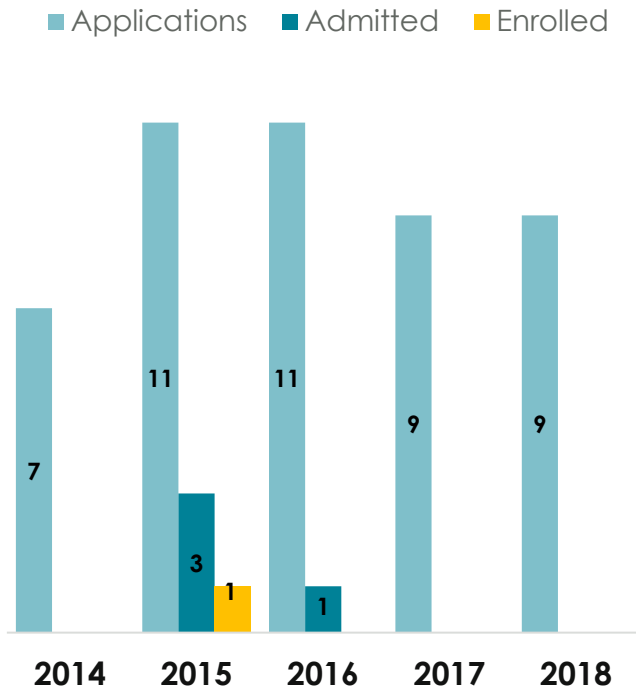

Enrollment Demographics¹

Admissions

Admissions Data

Selectivity² and Yield Rate³

¹Data is suppressed when there are fewer than 6 in a category or 80% or more share the same demographic characteristic.

²Calculated as the percentage of applicants offered admission at Michigan Tech.

³Calculated as the percentage of admitted students who enrolled at Michigan Tech.

All data on this page was collected during the fall semester of the designated year.

¹Data is suppressed when there are fewer than 6 in a category or 80% or more share the same demographic characteristic.