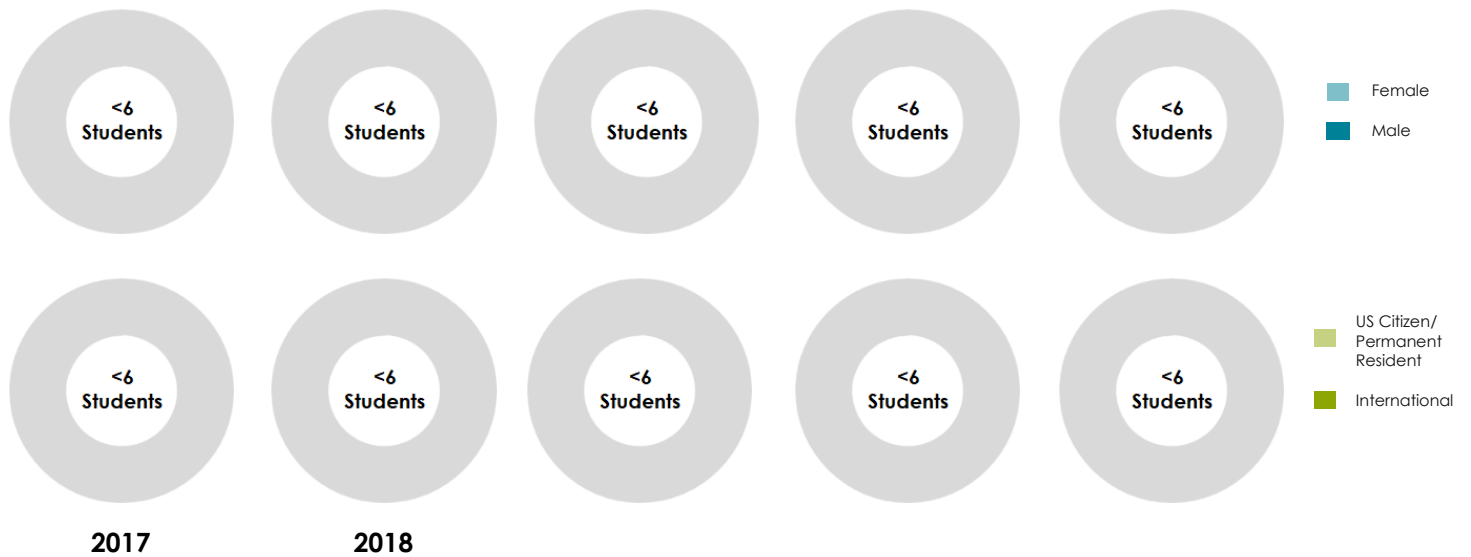

Enrollment Demographics¹

Admissions

Admissions Data

Selectivity² and Yield Rate³

¹Data is suppressed when there are fewer than 6 in a category or 80% or more share the same demographic characteristic.

²Calculated as the percentage of applicants offered admission at Michigan Tech.

³Calculated as the percentage of admitted students who enrolled at Michigan Tech.

All data on this page was collected during the fall semester of the designated year.

¹Data is suppressed when there are fewer than 6 in a category or 80% or more share the same demographic characteristic.