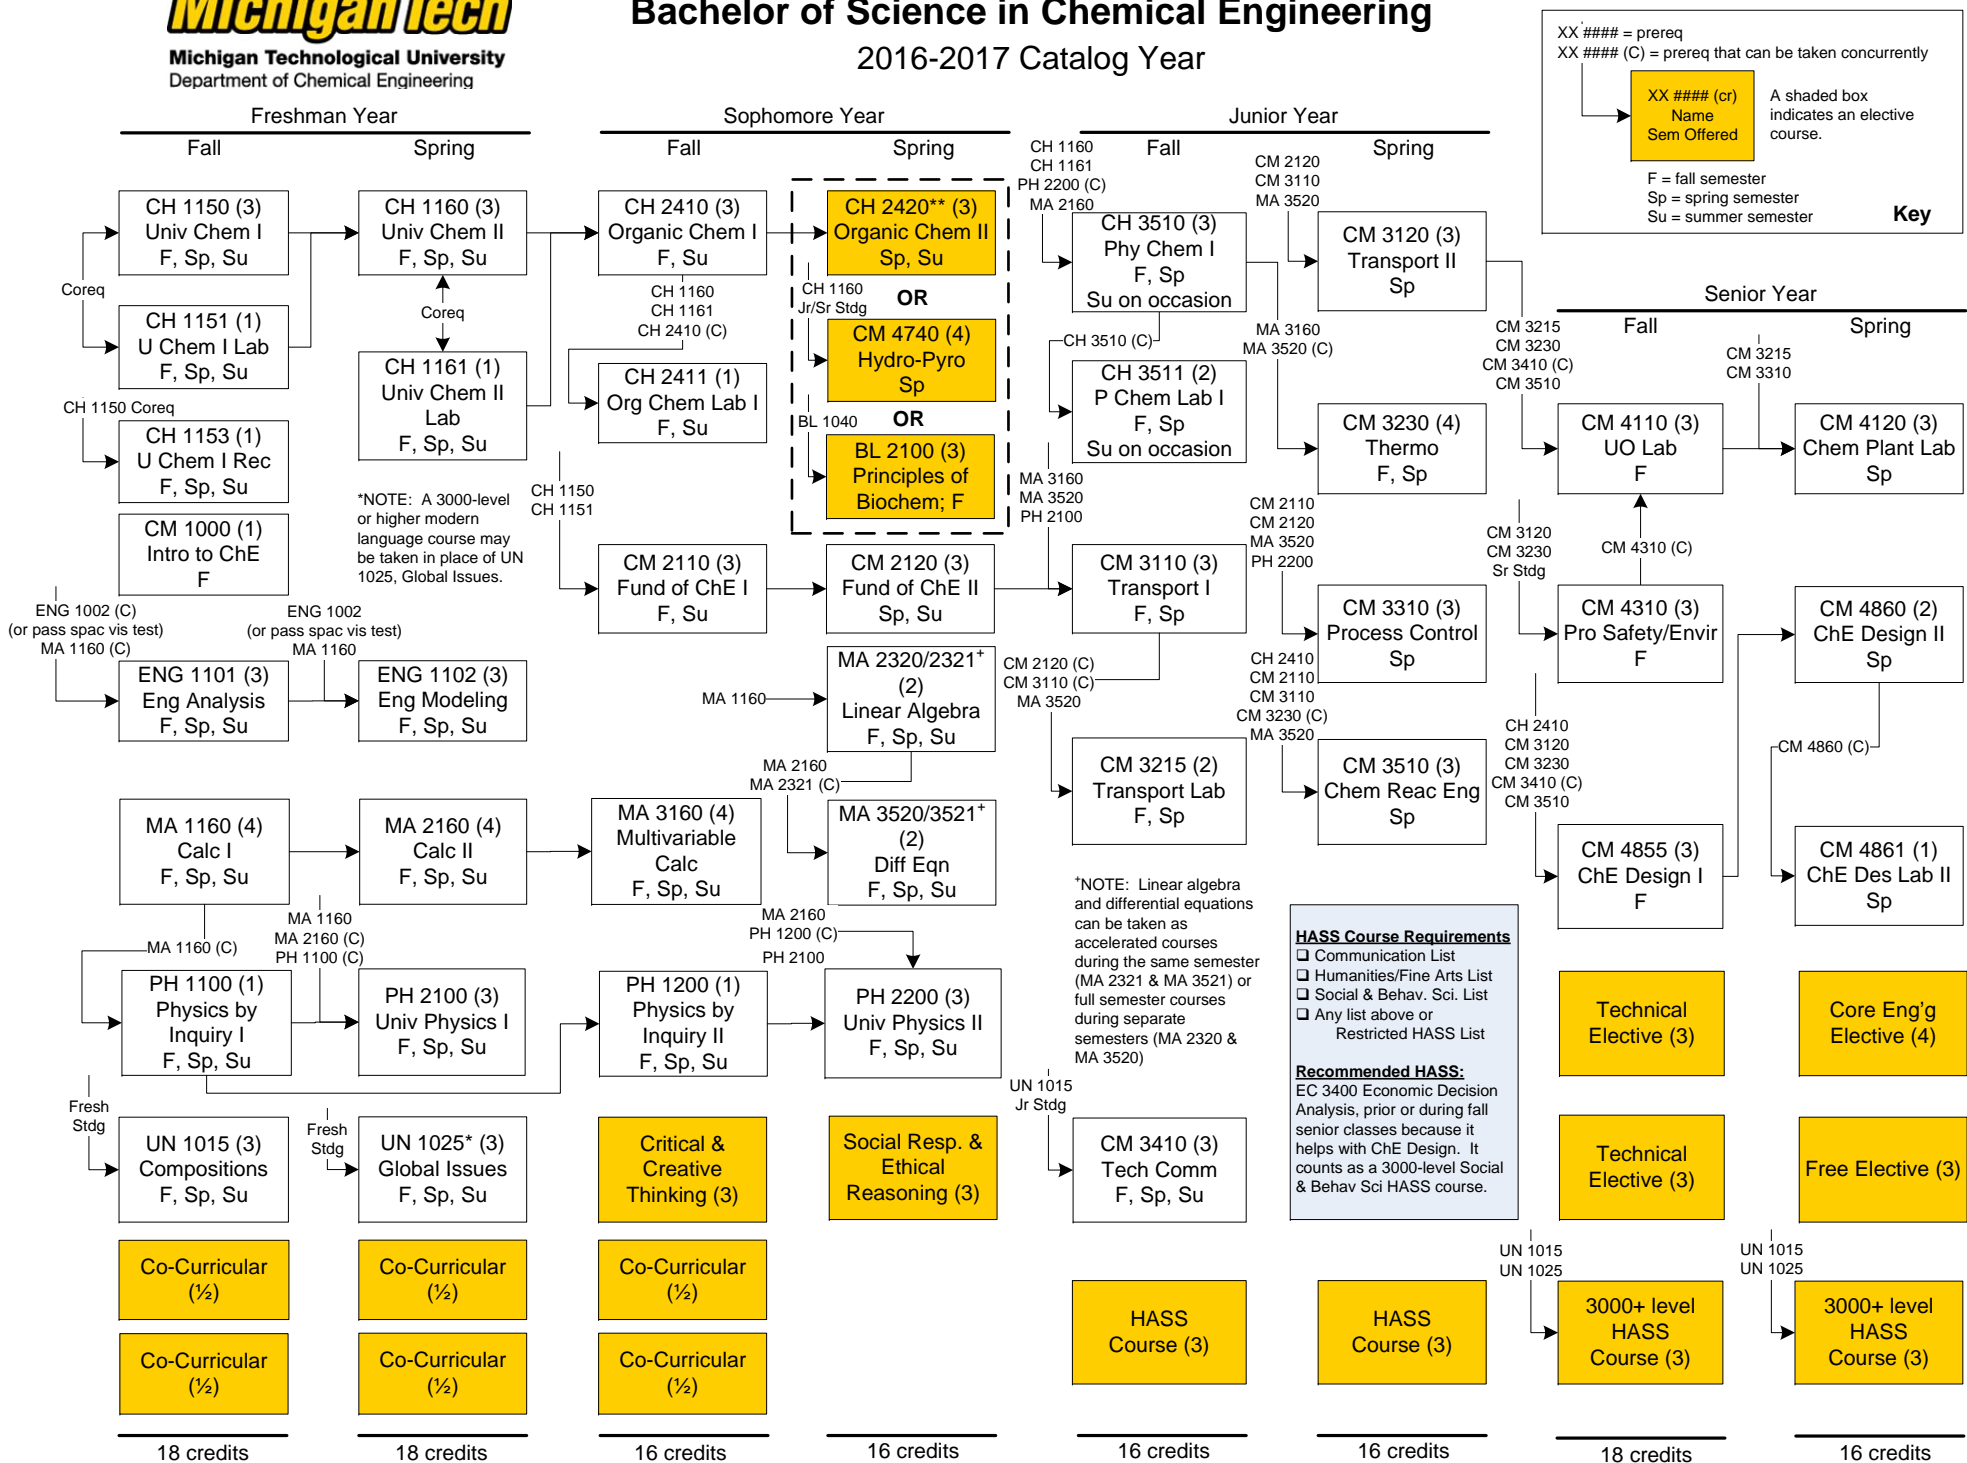

## Bachelor of Science in Chemical Engineering 2016-2017 Catalog Year

See back of academic plan for more information on requirements for elective courses.

This is not an official list of degree requirements. Adjustments may be required due to curriculum changes.