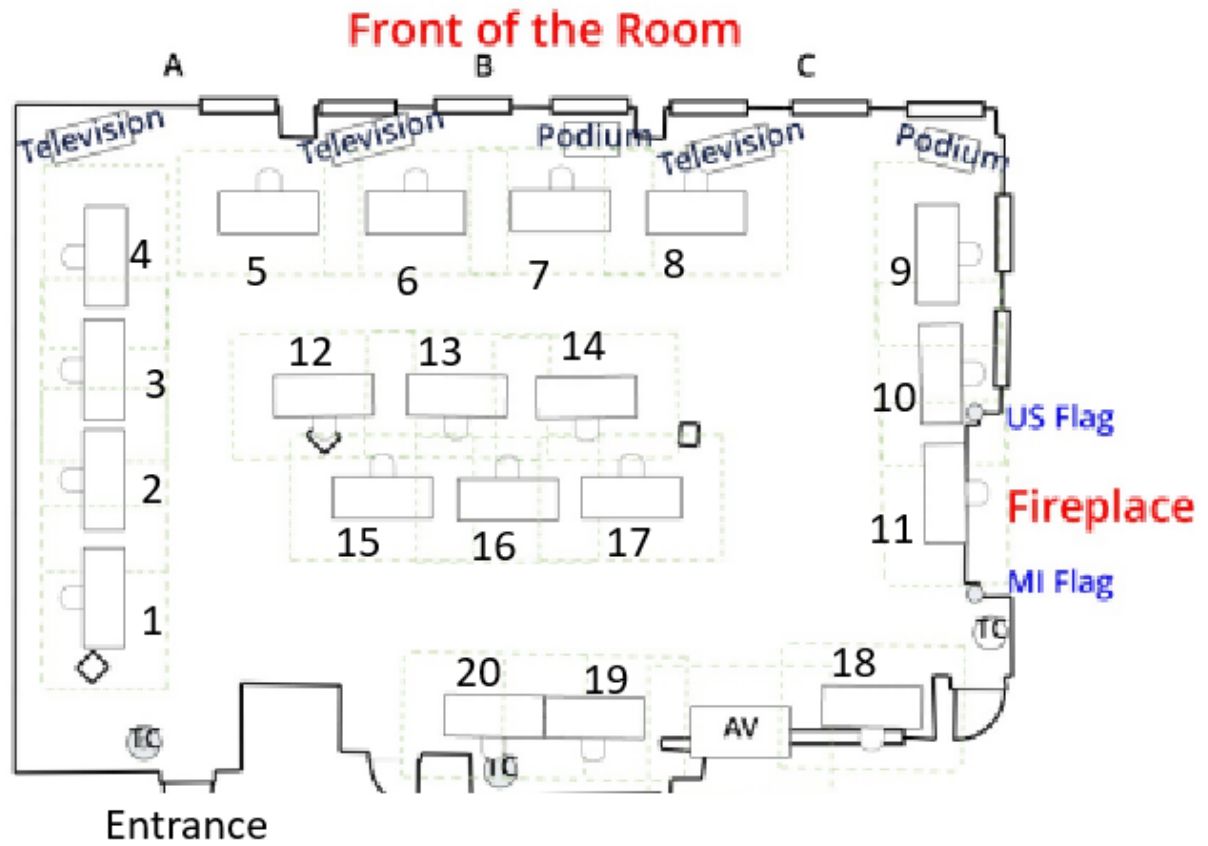

ALUMNI LOUNGE