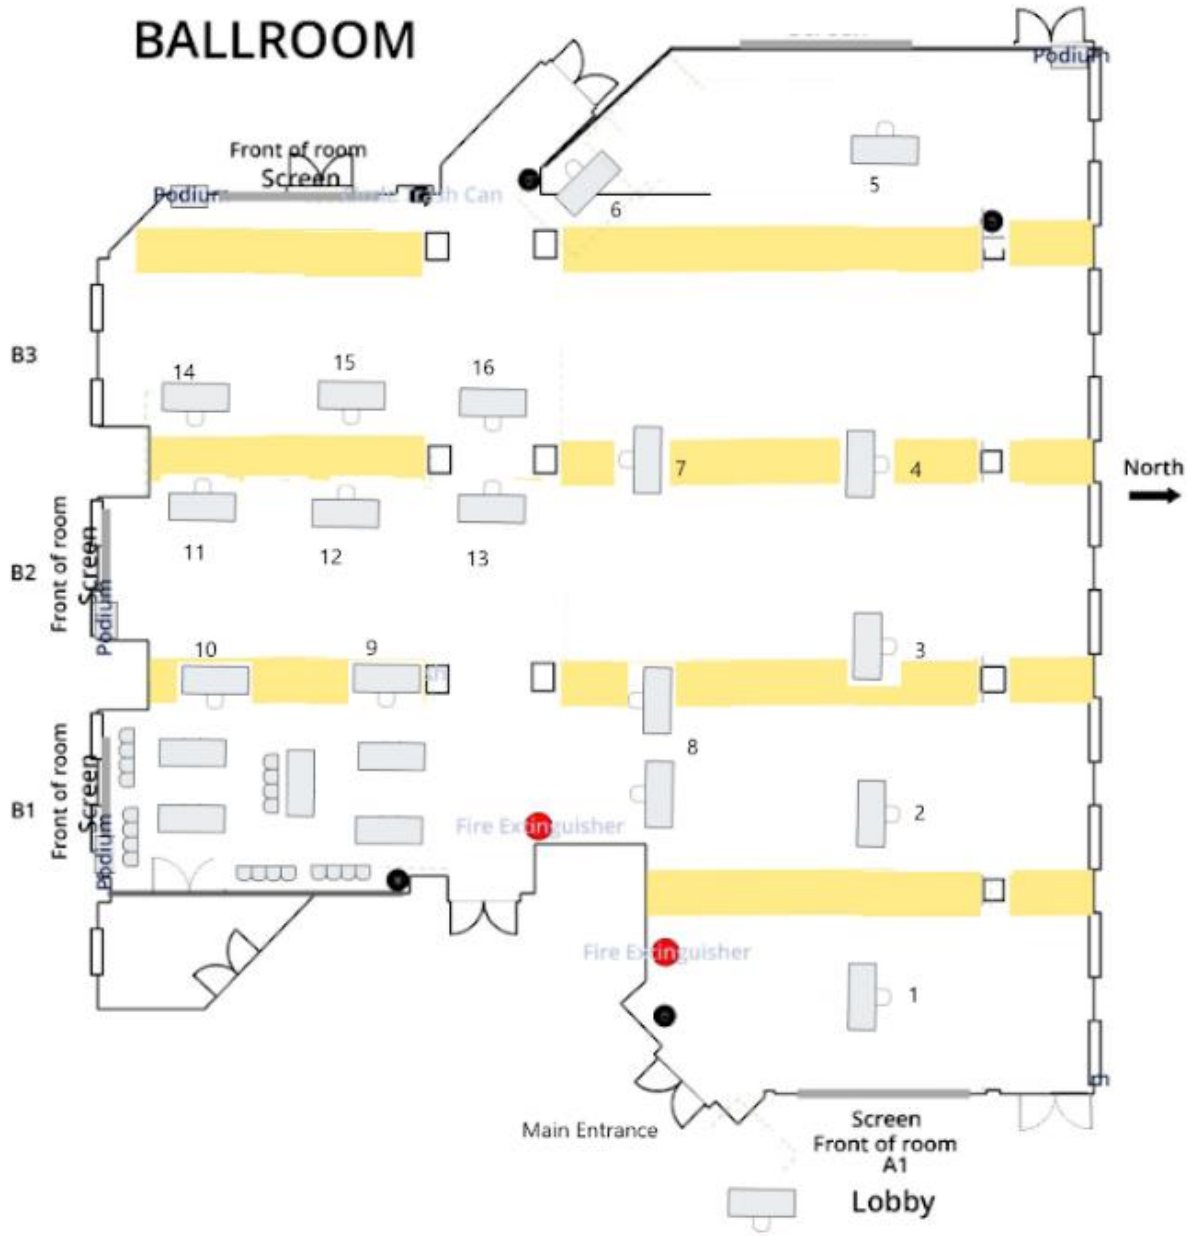

<b>Location</b>	<b>Table Number</b>	<b>Name of Student Organization (Please include organization's full name, no abbreviations)</b>
Alumni Lounge	1	Chi Alpha Christian Fellowship at MTU
Alumni Lounge	2	Consumer Product Manufacturing Enterprise
Alumni Lounge	3	Women in computing sciences
Alumni Lounge	4	Alpha Epsilon Delta Health Preprofessional Honors Society
Alumni Lounge	5	American Society of Mechanical Engineers
Alumni Lounge	6	College Democrats @ MTU
Alumni Lounge	7	Mu Beta Psi, National Honorary Musical Fraternity
Alumni Lounge	8	Society of Hispanic Professional Engineers
Alumni Lounge	9	Film Board
Alumni Lounge	10	Networking and Computing Student Association
Alumni Lounge	11	Creative Writing Club
Alumni Lounge	12	Alpha Gamma Delta
Alumni Lounge	13	Mushing Club at Michigan Tech
Alumni Lounge	14	Women's lacrosse at Michigan Tech
Alumni Lounge	15	Triangle Fraternity
Alumni Lounge	16	Turning Point USA at Michigan Technological University
Alumni Lounge	17	SAE Aero
Alumni Lounge	18	Alpha Phi Omega
Alumni Lounge	19	Women in Natural Resources
Alumni Lounge	20	The Juggling Club
Ballroom	1	Copper Country Robotics at Michigan Tech
Ballroom	2	Huskies Curl at Michigan Tech
Ballroom	3	Rowing Club at MTU
Ballroom	4	Rhythm Game Club
Ballroom	5	WMTU 91.9FM
Ballroom	6	Swing Club at MTU
Ballroom	7	Phi Delta Chi
Ballroom	8	MUB Board
Ballroom	9	Dungeons and Dragons
Ballroom	10	Chess Club
Ballroom	11	Keweenaw Pride
Ballroom	12	Alpha Delta Alpha
Ballroom	13	Performance Club
Ballroom	14	Phi Kappa Tau
Ballroom	15	Men's Rugby Club at Michigan Tech
Ballroom	16	Guardians of the North
Commons	1	Sailing Club at Michigan Tech
Commons	2	The Lode
Commons	3	Hillel at MTU
Commons	4	Society of Wetland Scientists

# BALLROOM