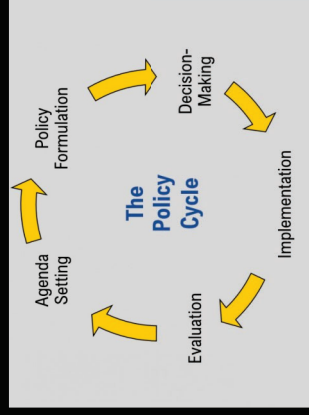

9
CREDITS

3
7-WEEK
COURSES

1-2
SEMESTERS
TO COMPLETE

1
VERSATILE,
IN-DEMAND
CERTIFICATE

LEARN AT HOME.
LEARN QUICKLY.

VISIT THE
PROGRAM PAGE.

100%
ONLINE
PUBLIC POLICY
CERTIFICATE

Michigan Tech
GLOBAL CAMPUS

Michigan Tech
Social Sciences

TAKE FUNDAMENTAL COURSES.

- SS 5301: The Policy Process
- SS 5318: Public Management
- SS 5350: Policy Analysis

ENHANCE YOUR EDUCATION.

With our online public policy certificate, you will acquire fundamental skills that complement your previous undergraduate education as well as other graduate certificates and degrees, such as the following:

APPLY YOUR PUBLIC POLICY SKILLS IN SEVERAL AREAS.

- Government
- Politics
- Non-profit
- Private Sector
- Communication
- Engineering
- Health
- Risk Analysis
- Sustainability Science

Sustainability and public policy go hand in hand. To create a more sustainable future, we need policies in place to ensure we are thinking about future generations to come. I am pursuing the certificate to develop a comprehensive understanding of public policy, which will provide me with the necessary skills to guide me through a future career in sustainability.