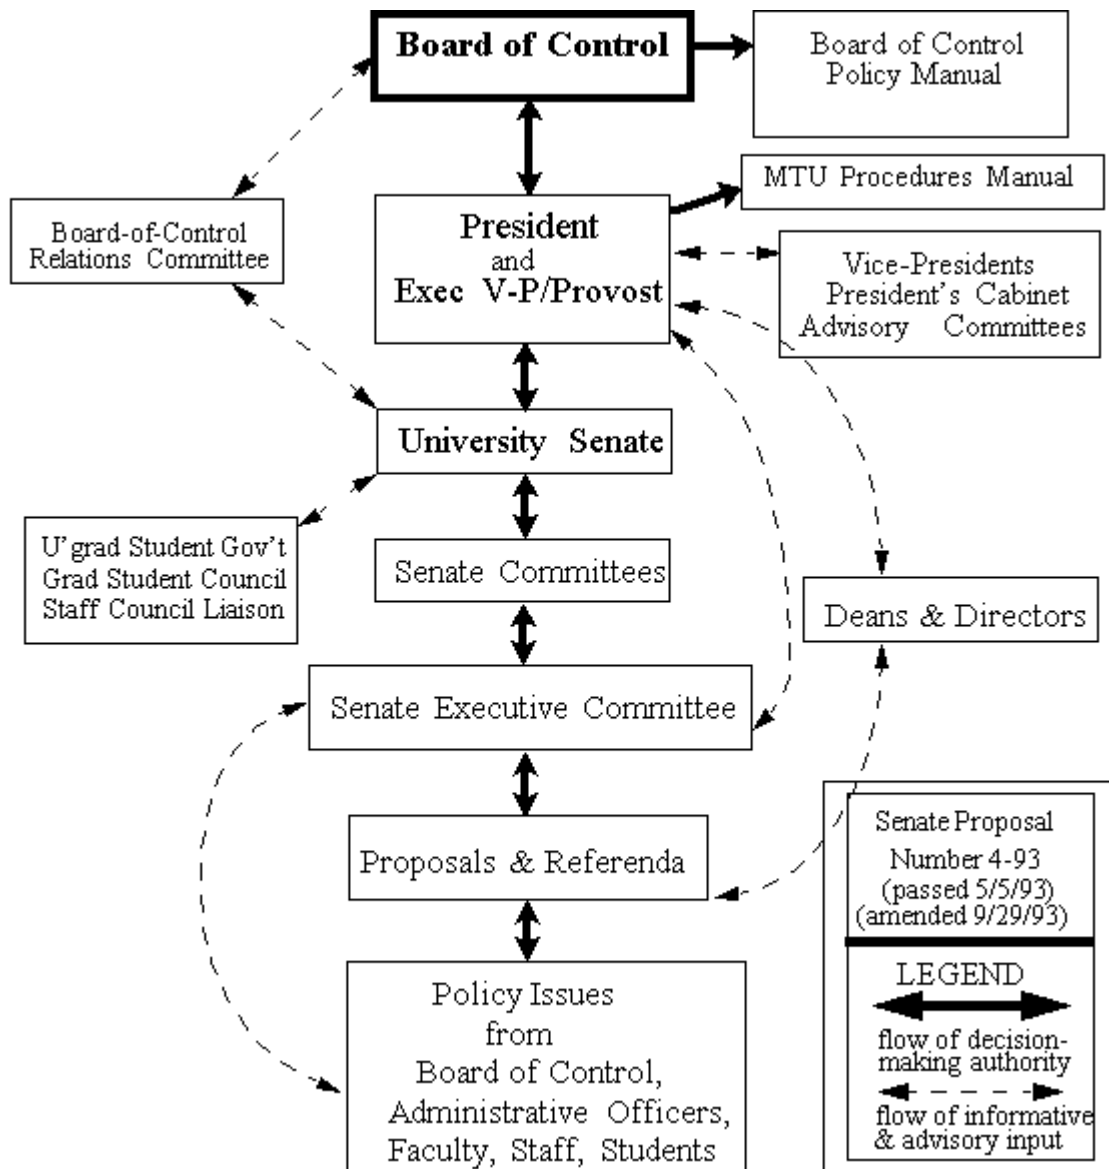

The University Senate of Michigan Technological University

PROPOSAL 4-93

DEVELOPING ACADEMIC POLICY AT M.T.U.

All policies relevant to the MTU Senate constituency, as specified in its constitution and bylaws, must be approved by the Senate. The procedure for doing this is indicated in the flow chart below.

Proposal approved by Senate: May 5, 1993
Proposal amended by Senate: September 29, 1993
Became Senate Policy 104.1