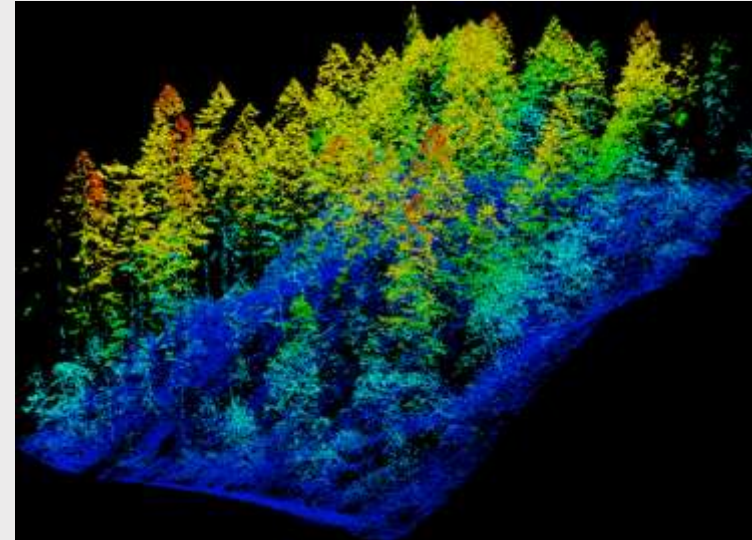

## Research / Scholarship

- Forest Biomass/Carbon Sequestration Estimation
  - Ford Forest
    - Airborne LiDAR
    - Hyperspectral
  - Remotely Piloted Aircraft
    - Still Photo Photogrammetry
  - Terrestrial LiDAR

## Research / Scholarship

- Grassland, Aspen, Prescribed Fire (non-prescribed), Elk, Bison Wolf interaction
  - Waterton Lakes NP, AB Canada
  - Remotely Piloted Aircraft
    - Visible & Near-Infrared
- Wetland Mapping and Invasive Species Detection
  - Hiawatha National Forest
  - Remotely Piloted Aircraft
    - Visible & Near-Infrared