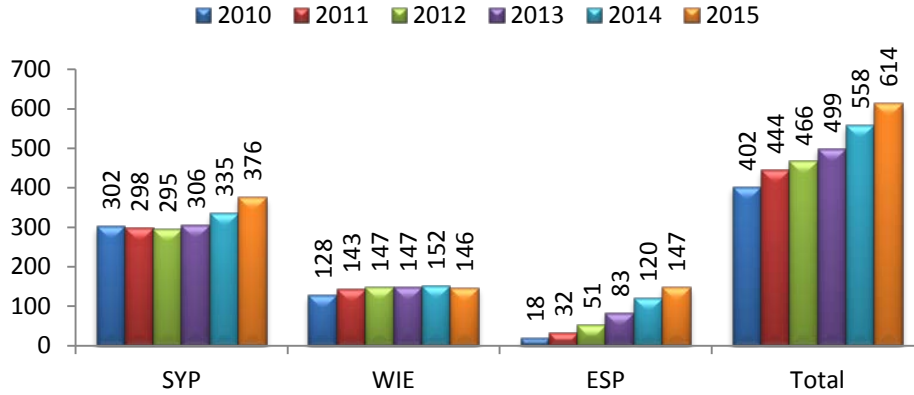

SYP Alumni: 93.65% STEM Major (575) / 6.35% Non-STEM Major (39)
SYP Alumni Top 3 Majors: 24.1% Mechanical Eng. / 10.1% Chemical Eng. / 6.5% Civil Eng.

FIRST-YEAR STUDENT ALUMNI ONLY

Total First-Year SYP Alumni Enrolled: 167 (13.1% of Michigan Tech first-year students)

First-Year SYP Alumni female students: 53 (14.5% of Michigan Tech first-year female students)

WIE Alumni: 28 (52.8% of SYP first-year female students)
WIE Alumni Avg ACT: 27.6
WIE Alumni Avg GPA: 3.97

ESP Alumni: 50
ESP Alumni Avg ACT: 28.1
ESP Alumni Avg GPA: 3.91

SYP Alumni: 101 (60.4% of SYP first-year students)

98.2% STEM Major / 1.8% Non-STEM Major
27.5% Mechanical Eng. / 11.4% Chemical Eng. / 7.8% Computer Science

SYP Alumni on Campus

Note: Participants may have attended multiple programs