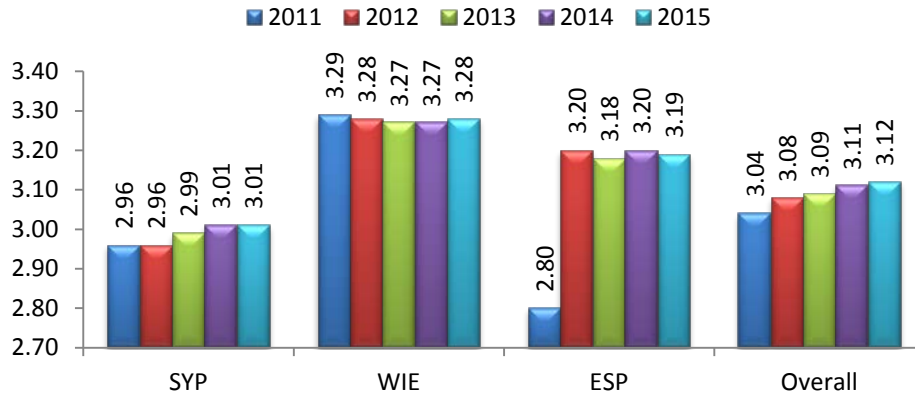

SYP Alumni: 101 (60.4% of SYP first-year students)

98.2% STEM Major / 1.8% Non-STEM Major
27.5% Mechanical Eng. / 11.4% Chemical Eng. / 7.8% Computer Science

SYP Alumni on Campus

Note: Participants may have attended multiple programs

SYP Alumni on Campus - Females

Note: Participants may have attended multiple programs

SYP Alumni on Campus - Females

Note: Participants may have attended multiple programs

SYP Alumni on Campus Average GPA

Note: First-year students were excluded

SYP Alumni on Campus Average GPA - Females

Note: First-year students were excluded

SYP Alumni on Campus Average GPA - Males

Note: First-year students were excluded

First-Year SYP Alumni on Campus

Note: Participants may have attended multiple programs

First-Year SYP Alumni on Campus - Females

Note: Participants may have attended multiple programs

First-Year SYP Alumni on Campus - Males

Note: Participants may have attended multiple programs