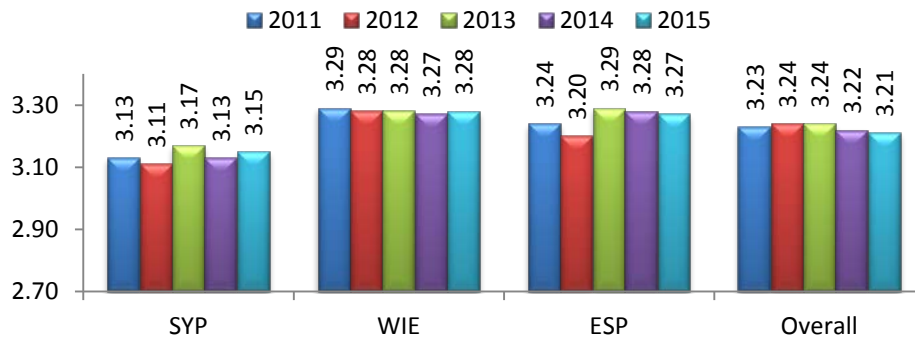

SYP Alumni: 101 (60.4% of SYP first-year students)

98.2% STEM Major / 1.8% Non-STEM Major
27.5% Mechanical Eng. / 11.4% Chemical Eng. / 7.8% Computer Science

SYP Alumni on Campus

Note: Participants may have attended multiple programs

SYP Alumni on Campus - Females

Note: Participants may have attended multiple programs

SYP Alumni on Campus - Females

Note: Participants may have attended multiple programs

SYP Alumni on Campus Average GPA

Note: First-year students were excluded

SYP Alumni on Campus Average GPA - Females

Note: First-year students were excluded

SYP Alumni on Campus Average GPA - Males

Note: First-year students were excluded

First-Year SYP Alumni on Campus

Note: Participants may have attended multiple programs

First-Year SYP Alumni on Campus - Females

Note: Participants may have attended multiple programs

First-Year SYP Alumni on Campus - Males

Note: Participants may have attended multiple programs