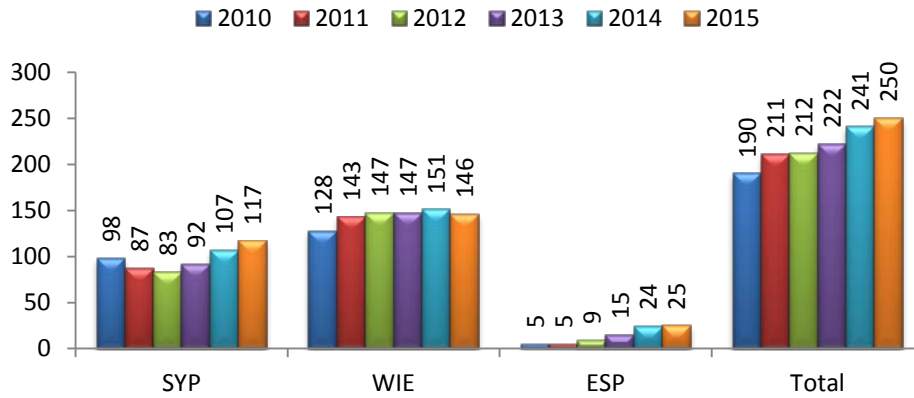

SYP Alumni: 101 (60.4% of SYP first-year students)

98.2% STEM Major / 1.8% Non-STEM Major
27.5% Mechanical Eng. / 11.4% Chemical Eng. / 7.8% Computer Science

SYP Alumni on Campus

Note: Participants may have attended multiple programs

SYP Alumni on Campus - Females

Note: Participants may have attended multiple programs

SYP Alumni on Campus - Females

Note: Participants may have attended multiple programs

SYP Alumni on Campus Average GPA