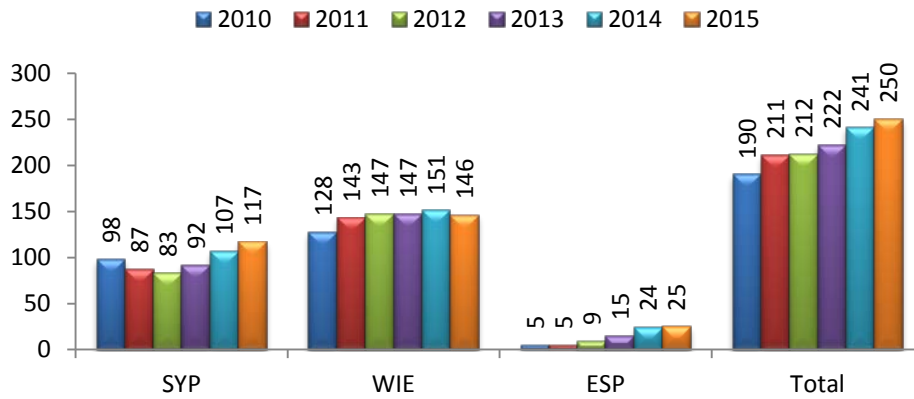

SYP Alumni: 101 (60.4% of SYP first-year students)

98.2% STEM Major / 1.8% Non-STEM Major
27.5% Mechanical Eng. / 11.4% Chemical Eng. / 7.8% Computer Science

SYP Alumni on Campus

Note: Participants may have attended multiple programs

SYP Alumni on Campus - Females

Note: Participants may have attended multiple programs

SYP Alumni on Campus - Females

Note: Participants may have attended multiple programs

SYP Alumni on Campus Average GPA