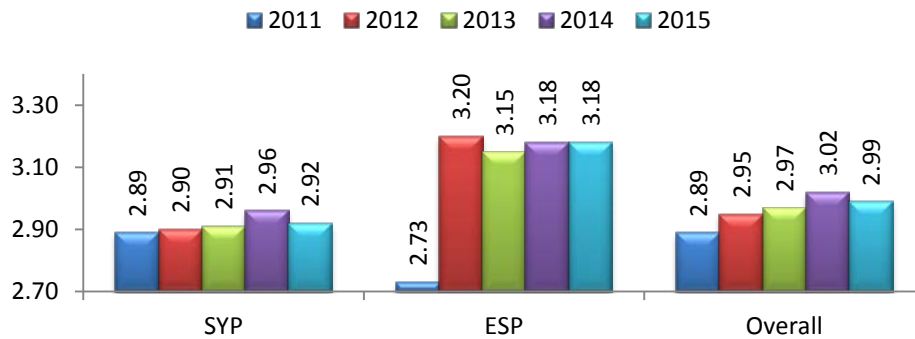

SYP Alumni: 101 (60.4% of SYP first-year students)

98.2% STEM Major / 1.8% Non-STEM Major
27.5% Mechanical Eng. / 11.4% Chemical Eng. / 7.8% Computer Science

SYP Alumni on Campus

Note: Participants may have attended multiple programs

SYP Alumni on Campus - Females

Note: Participants may have attended multiple programs

SYP Alumni on Campus - Females

Note: Participants may have attended multiple programs

SYP Alumni on Campus Average GPA

Note: First-year students were excluded

SYP Alumni on Campus Average GPA - Females

Note: First-year students were excluded

SYP Alumni on Campus Average GPA - Males

Note: First-year students were excluded

First-Year SYP Alumni on Campus