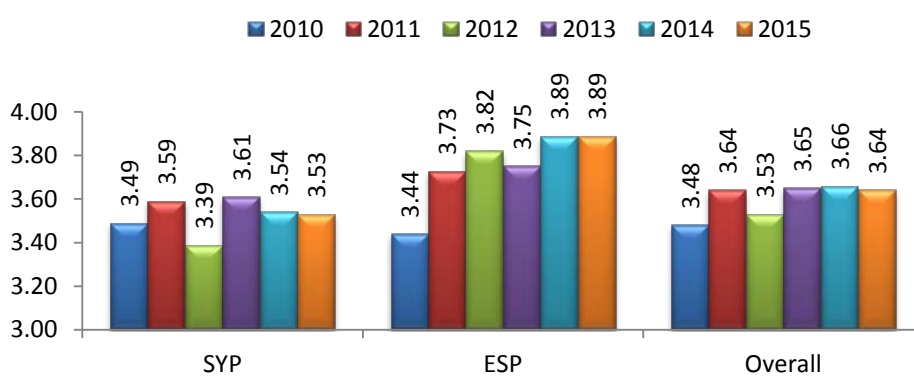

Note: Participants may have attended multiple programs

First-Year SYP Alumni on Campus - Females

Note: Participants may have attended multiple programs

First-Year SYP Alumni on Campus - Males

Note: Participants may have attended multiple programs

First-Year SYP Alumni on Campus Average GPA

Note: Based off of high school GPA

First-Year SYP Alumni on Campus Average GPA - Females

Note: Based off of high school GPA

First-Year SYP Alumni on Campus Average GPA - Males

Note: Based off of high school GPA

First-Year SYP Alumni on Campus Average ACT

■ 2010 ■ 2011 ■ 2012 ■ 2013 ■ 2014 ■ 2015