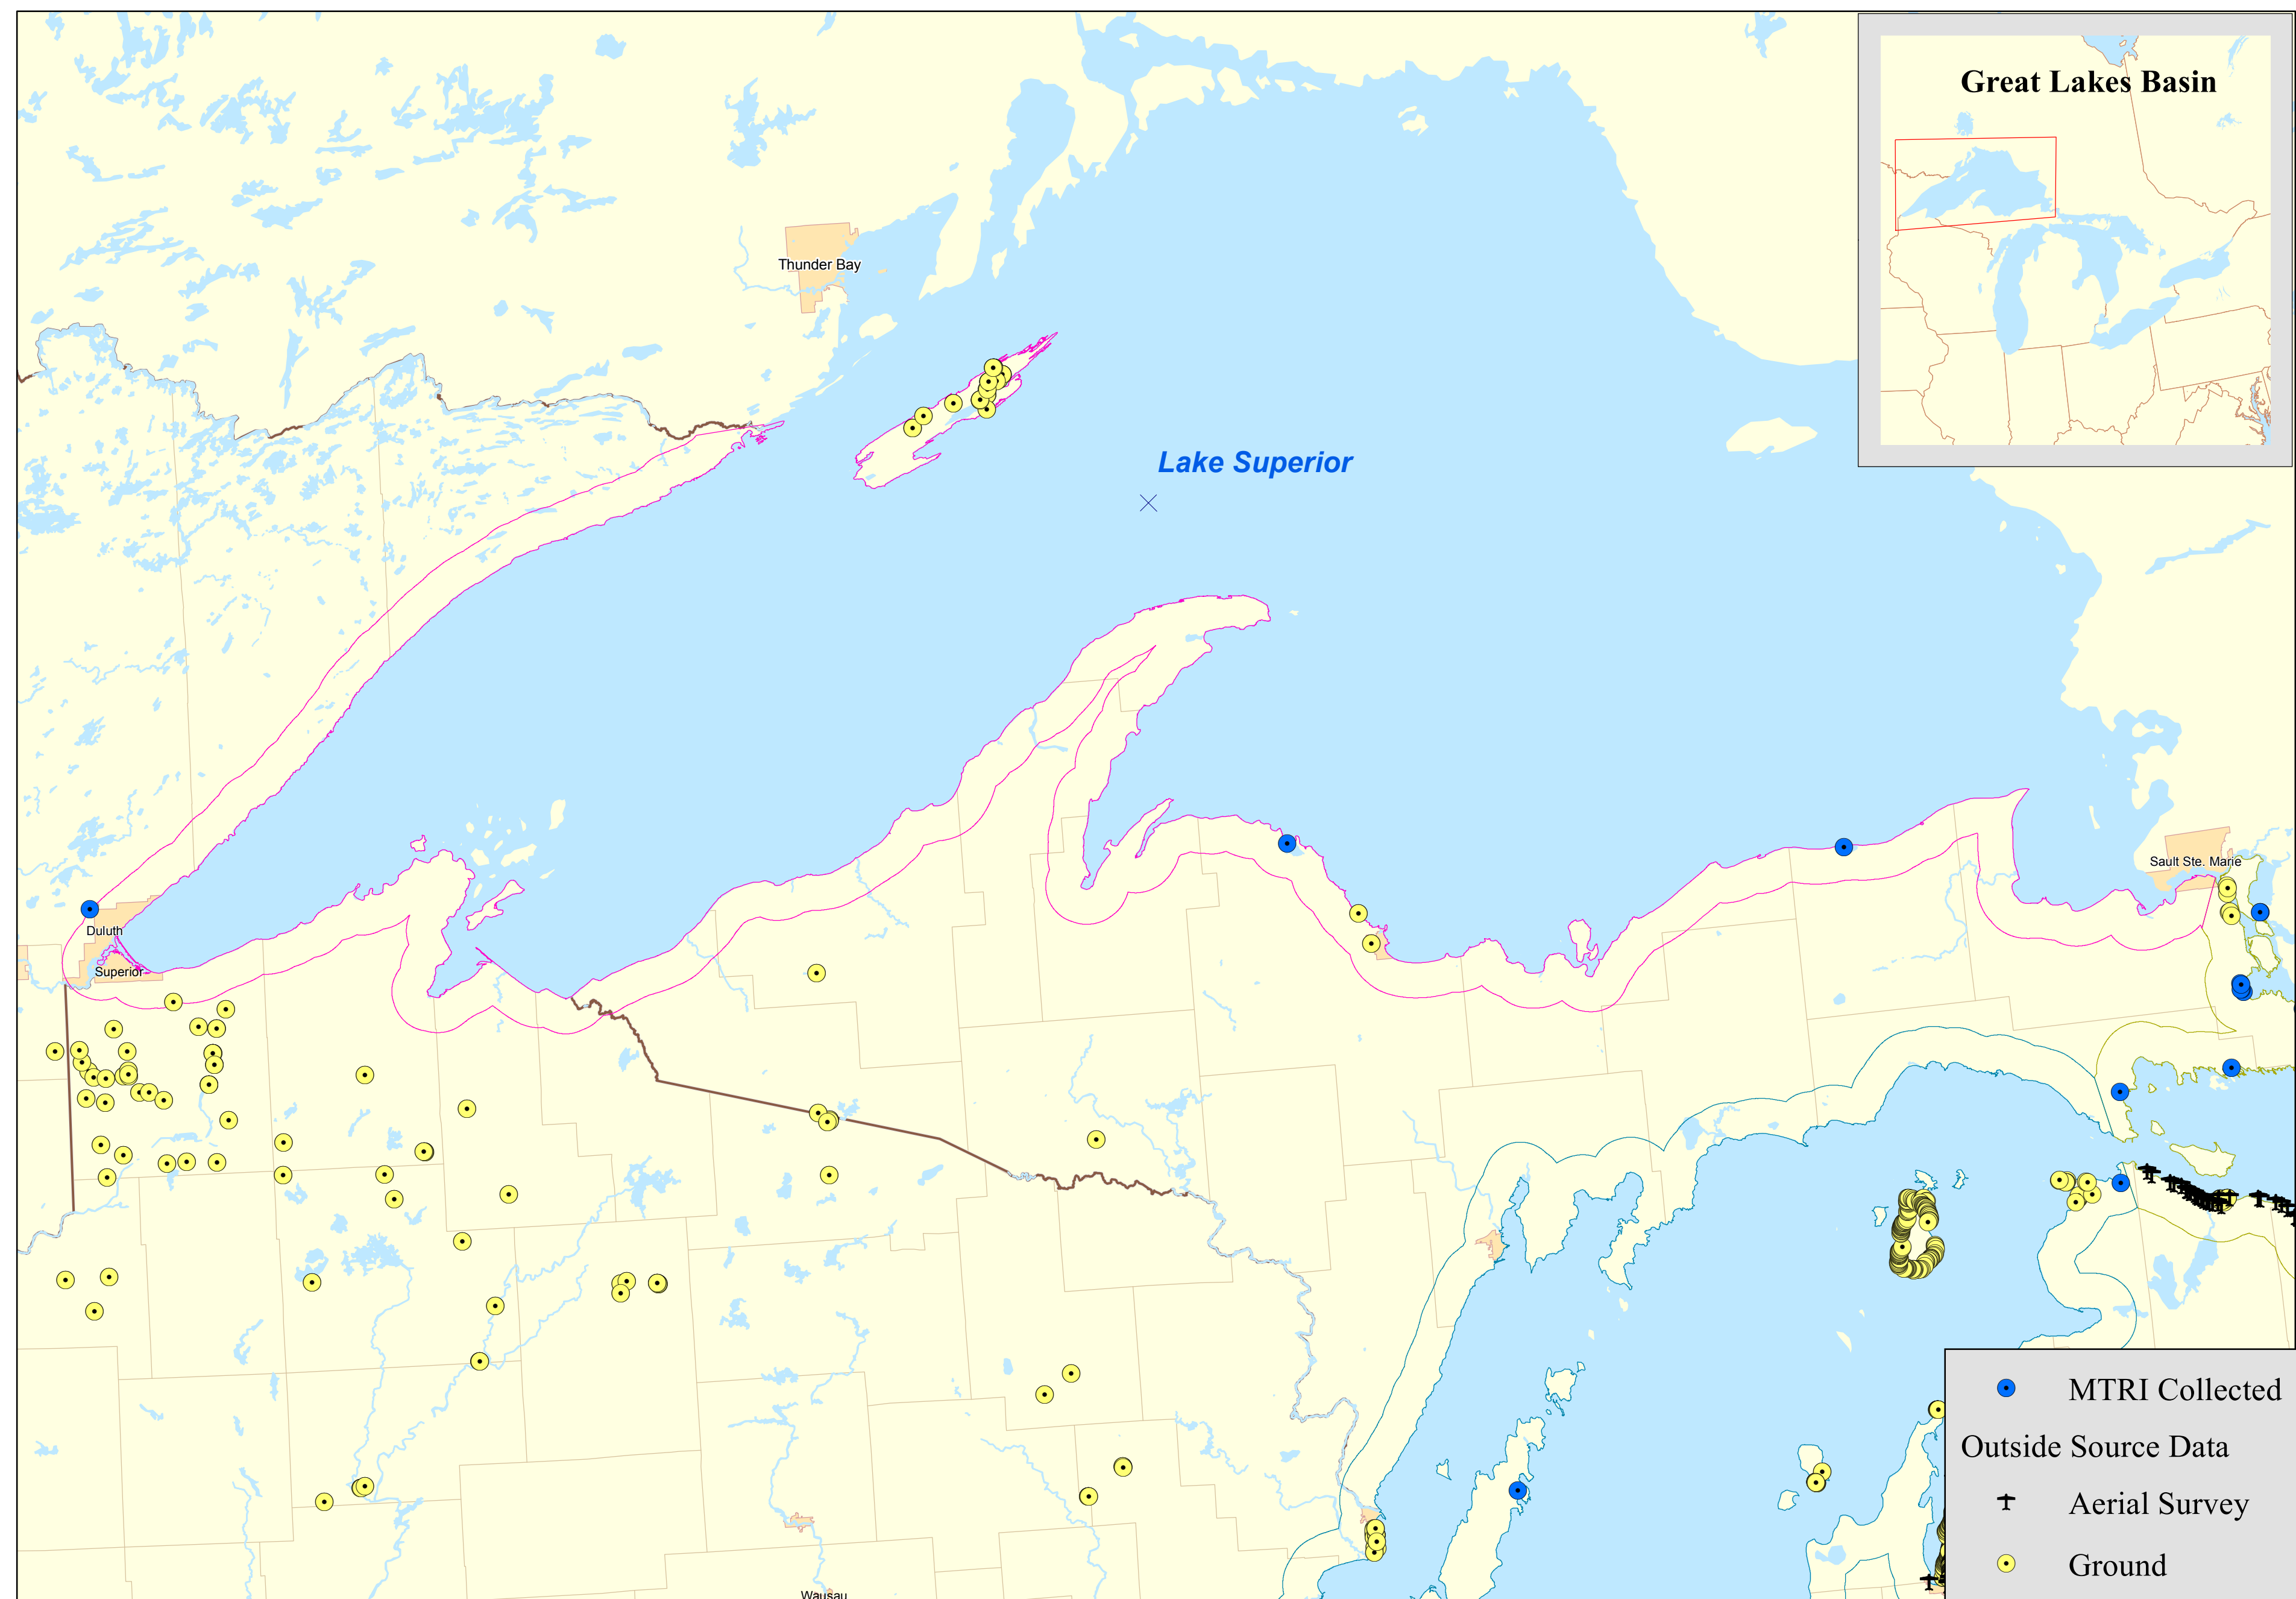

Current Known Distribution of Common Reed (*Phragmites australis*)

0 12.5 25 50 75 100 Miles