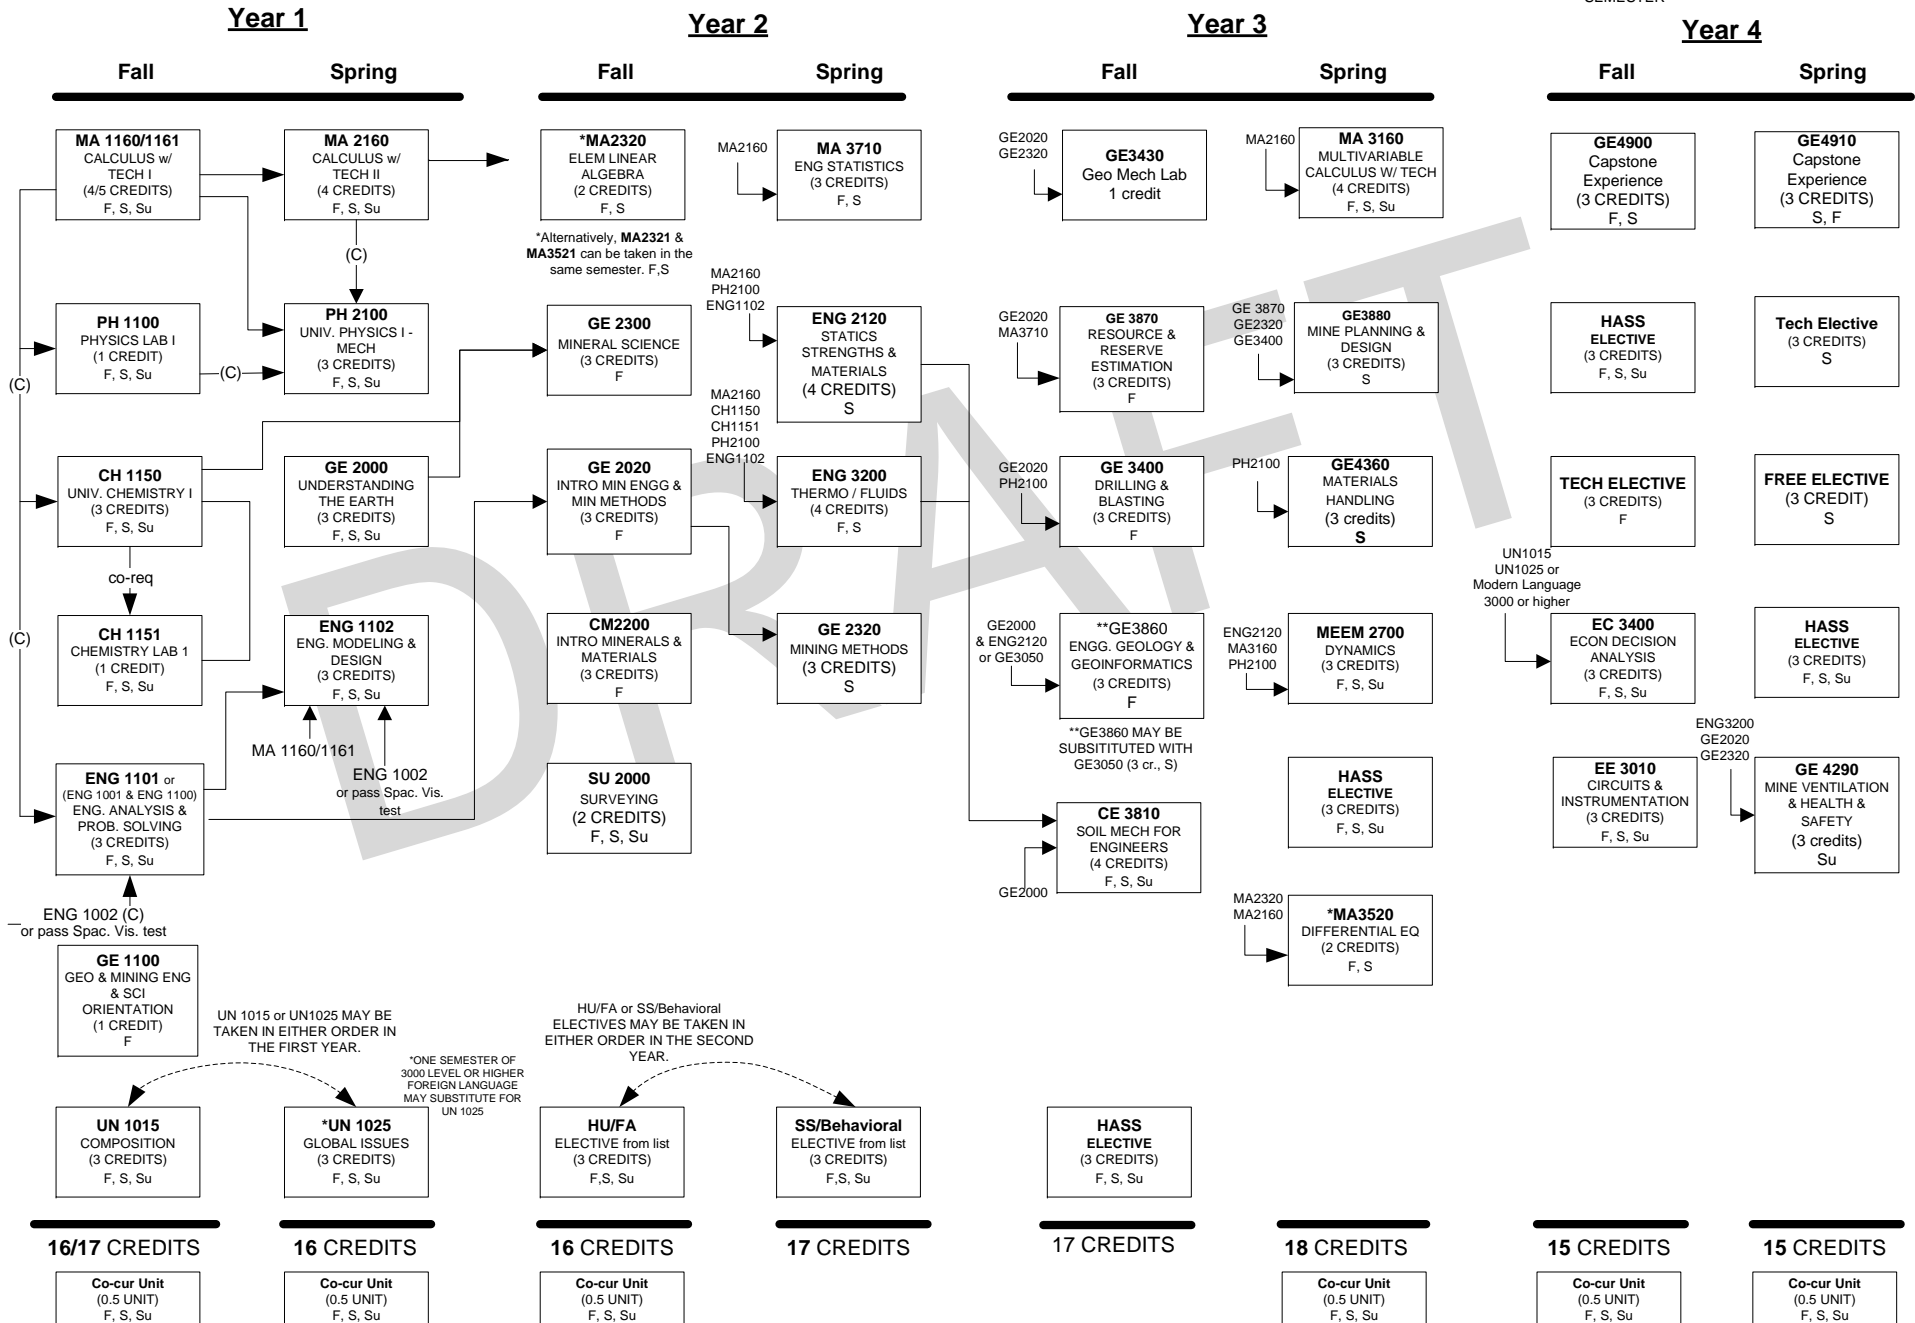

Bachelor of Science in Mining Engineering

201X-201Y
Revised 10/25/2016

- → PREREQUISITE (COURSE MUST BE COMPLETED PRIOR TO ENROLLMENT)
- → (C) → CONCURRENT PREREQUISITE, PREREQ. THAT MAY BE TAKEN SIMULTANEOUSLY WITH THE COURSE
- F INDICATES COURSE IS OFFERED FALL SEMESTER
- S INDICATES COURSE IS OFFERED SPRING SEMESTER
- Su INDICATES COURSES IS OFFERED SUMMER SEMESTER