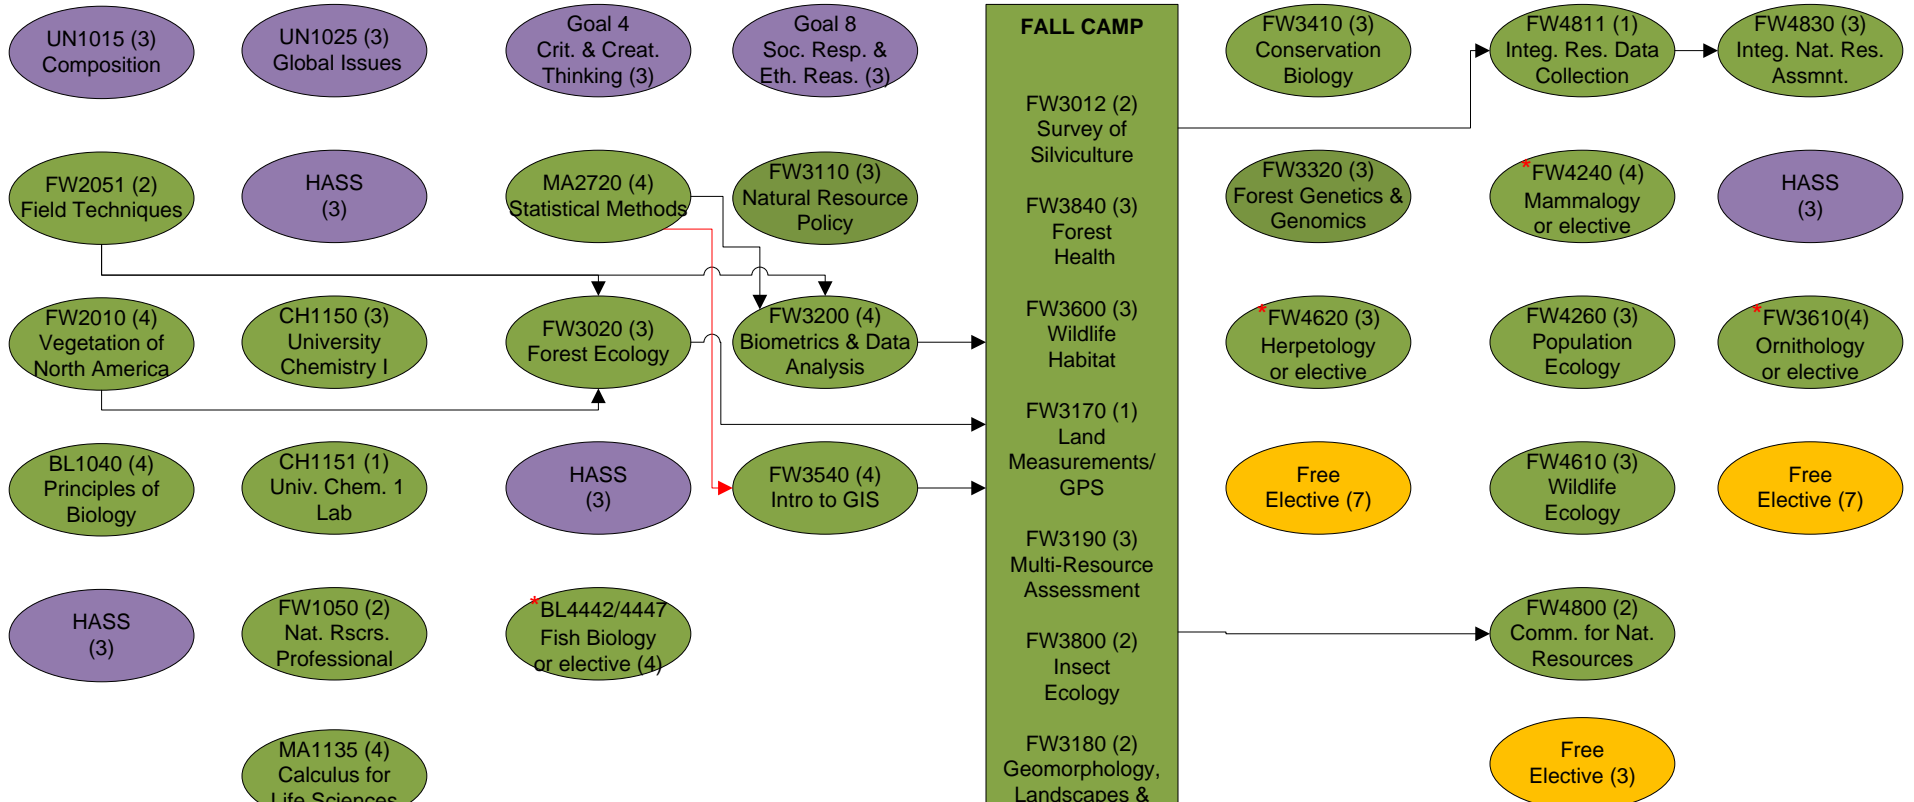

Wildlife Ecology and Management 2016-17 Degree Requirements

Total Academic Credits: 128
Total Co-curricular Credits: 3

* 3 of 4 Courses Required

16 Credits 16 Credits 17 Credits 14 Credits 16 Credits 16 Credits 16 Credits 17 Credits

co-curricular (.5) co-curricular (.5) co-curricular (.5) co-curricular (.5) co-curricular (.5) co-curricular (.5) co-curricular (.5)