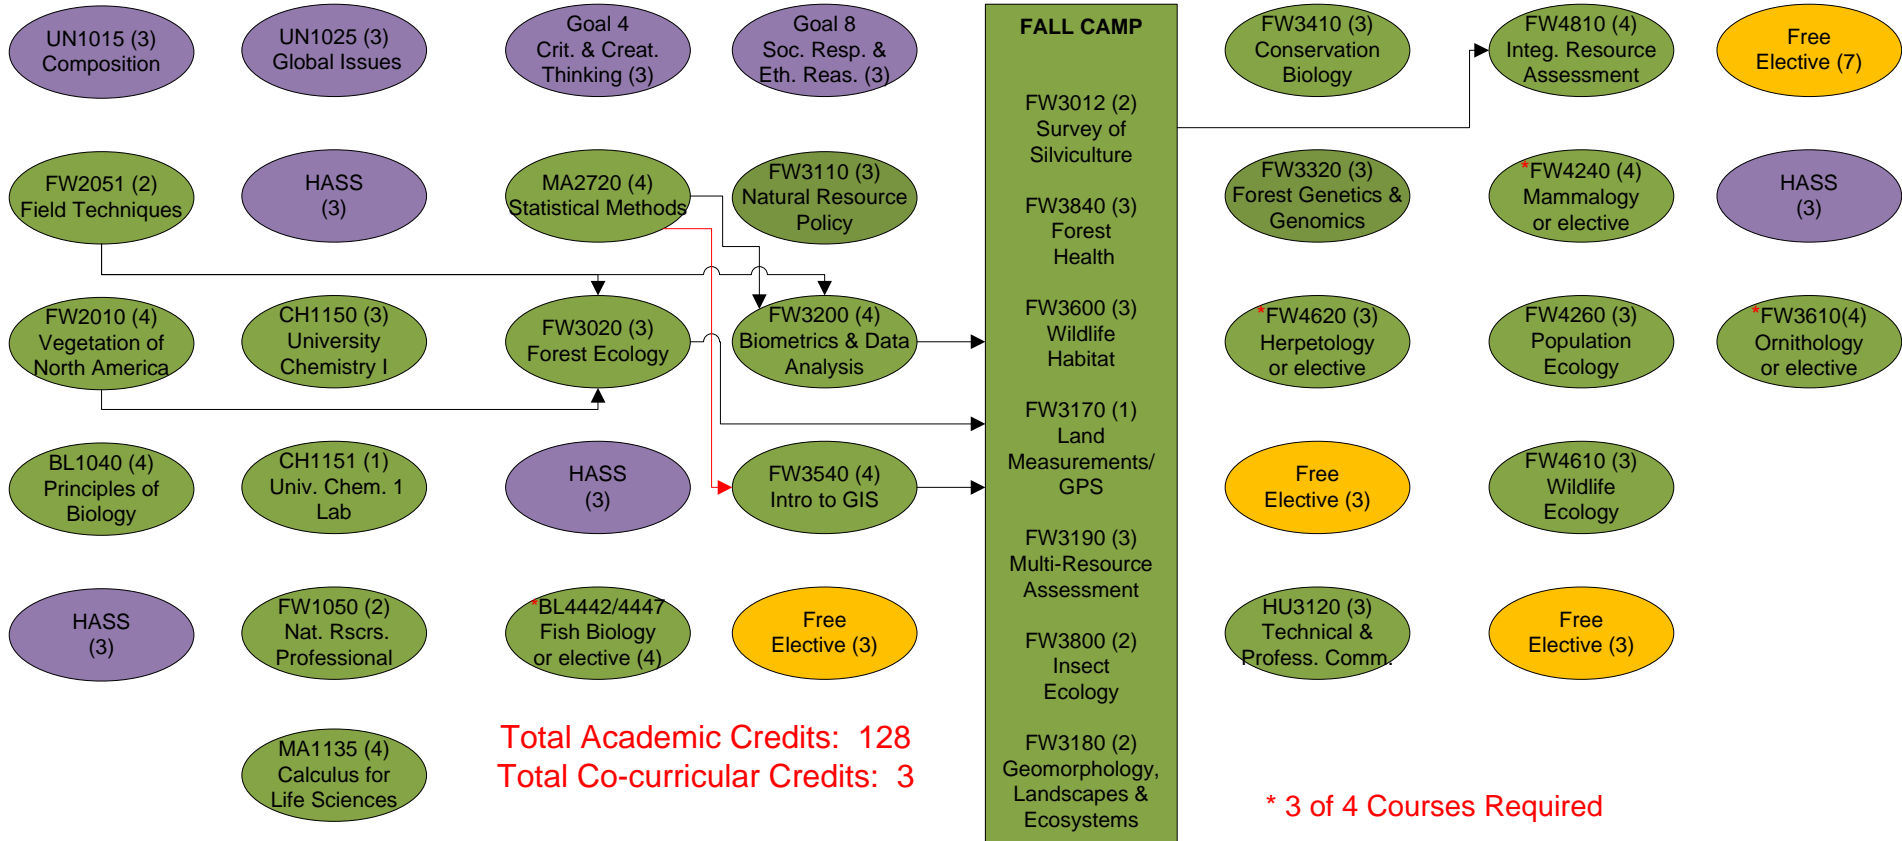

Wildlife Ecology and Management 2015-16 Degree Requirements

16 Credits

16 Credits

17 Credits

17 Credits

16 Credits

15 Credits

17 Credits

14 Credits

co-curricular (.5)

co-curricular (.5)

co-curricular (.5)

co-curricular (.5)

co-curricular (.5)

co-curricular (.5)