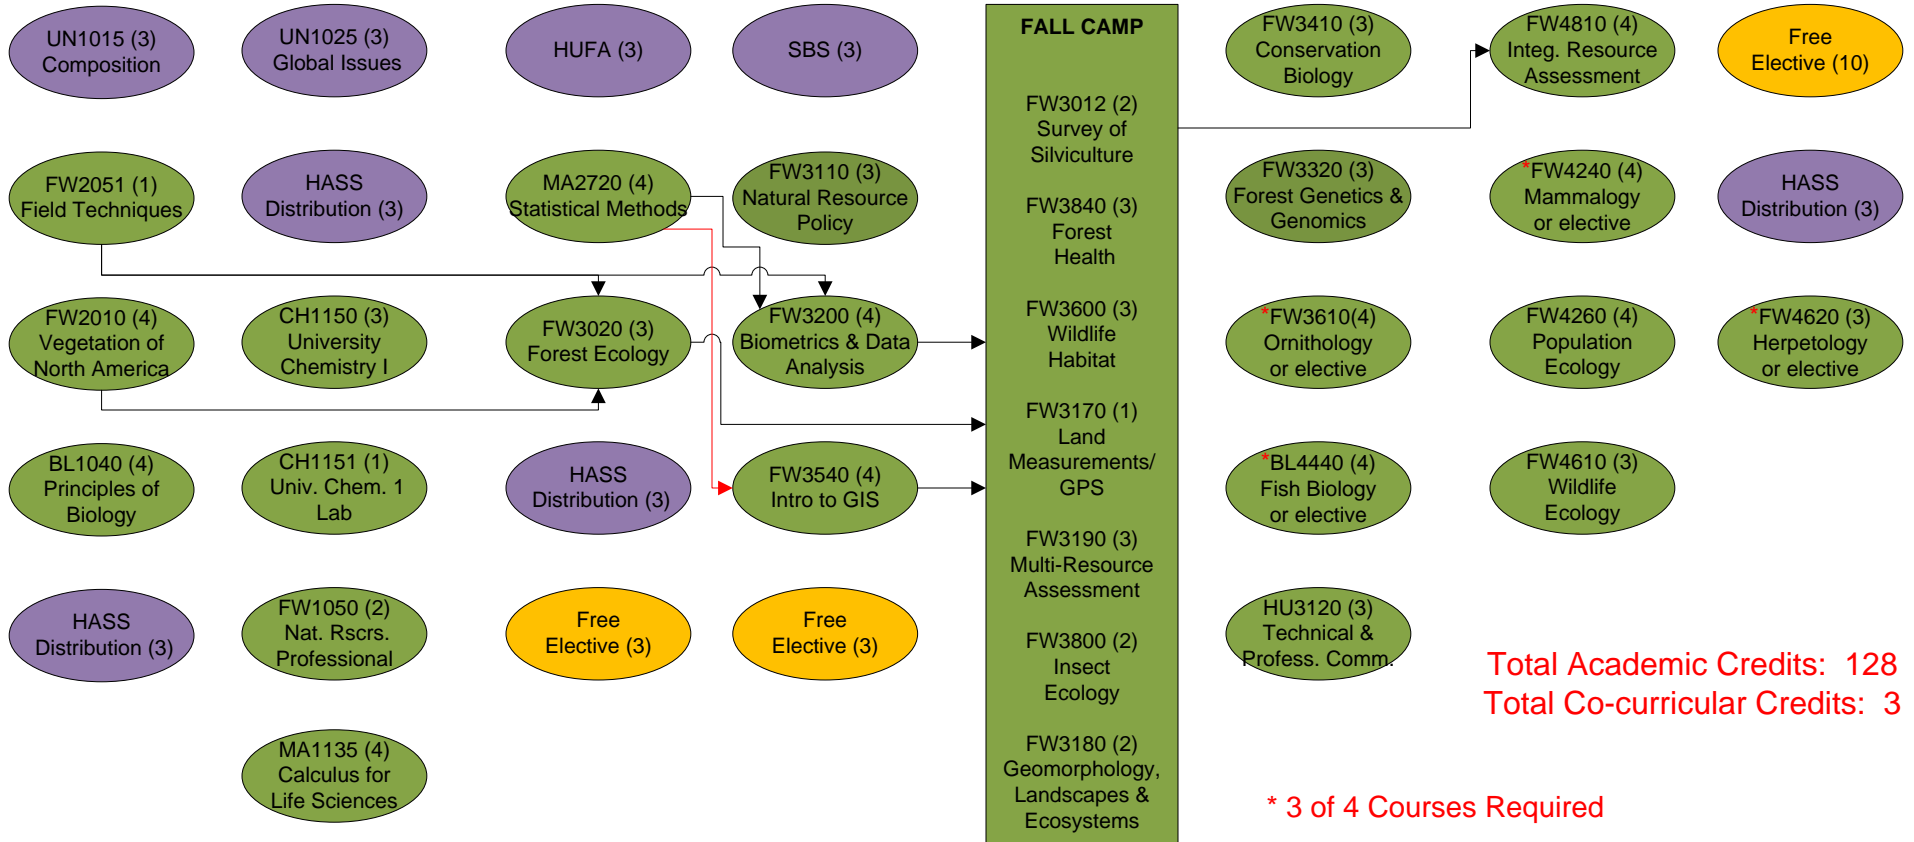

Wildlife Ecology and Management 2014-15 Degree Requirements

15 Credits 16 Credits 16 Credits 17 Credits 16 Credits 17 Credits 15 Credits 16 Credits

co-curricular (.5) co-curricular (.5) co-curricular (.5) co-curricular (.5) co-curricular (.5) co-curricular (.5) co-curricular (.5)