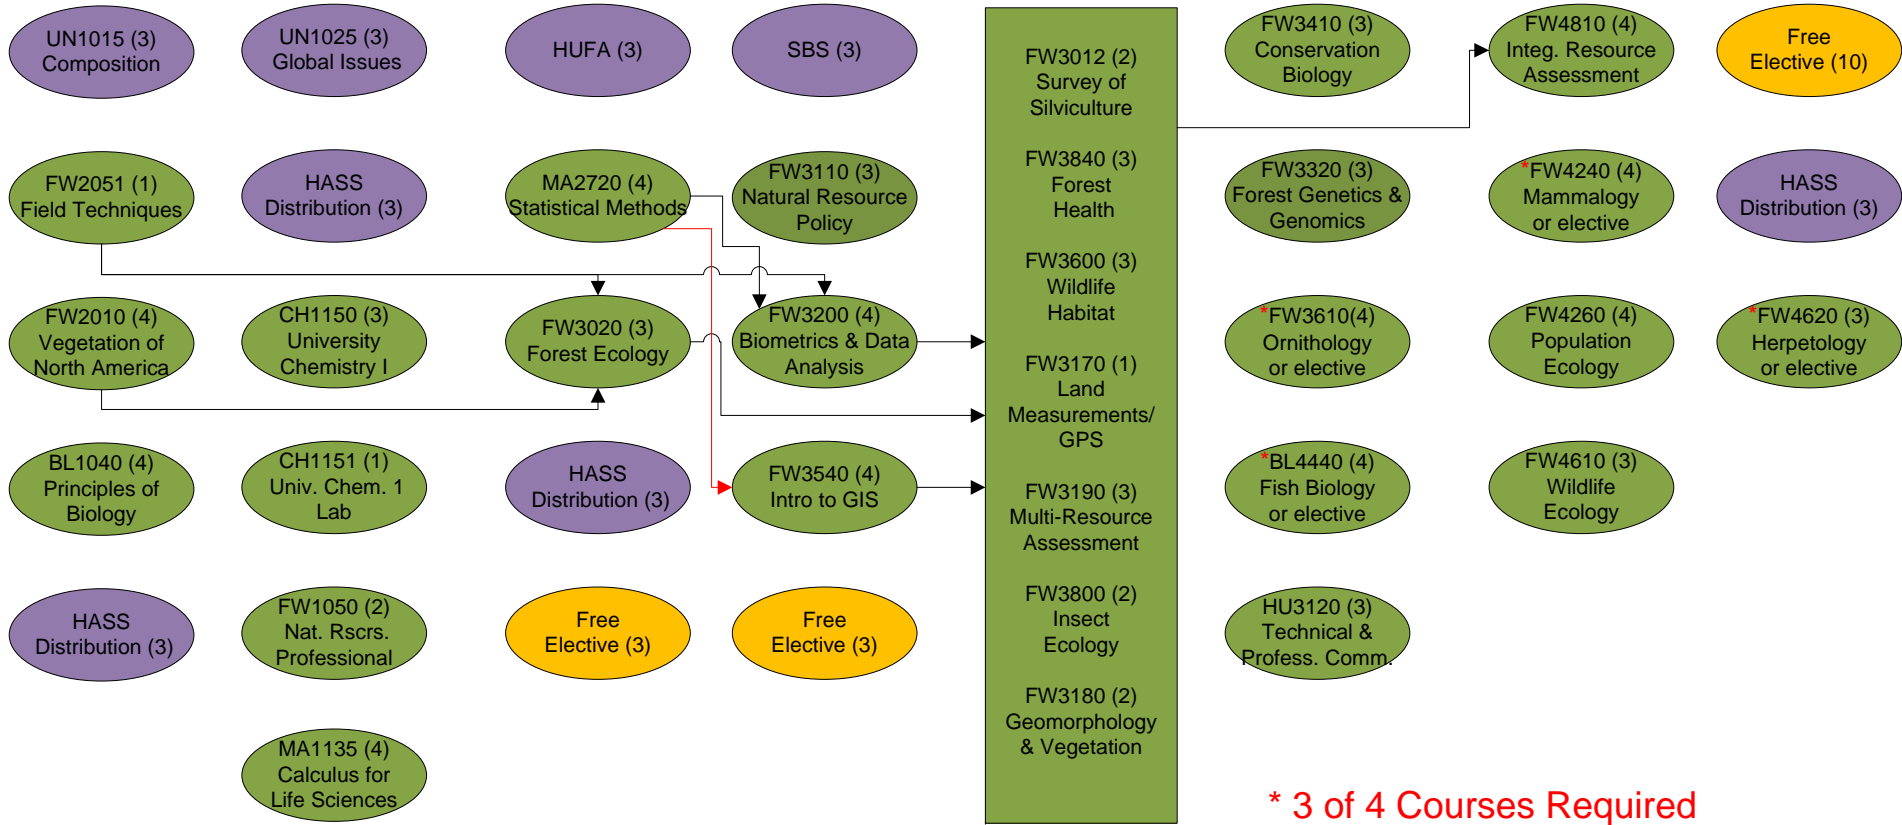

Wildlife Ecology and Management 2013-14 Degree Requirements

* 3 of 4 Courses Required

15 Credits

16 Credits

16 Credits

17 Credits

16 Credits

17 Credits

15 Credits

16 Credits