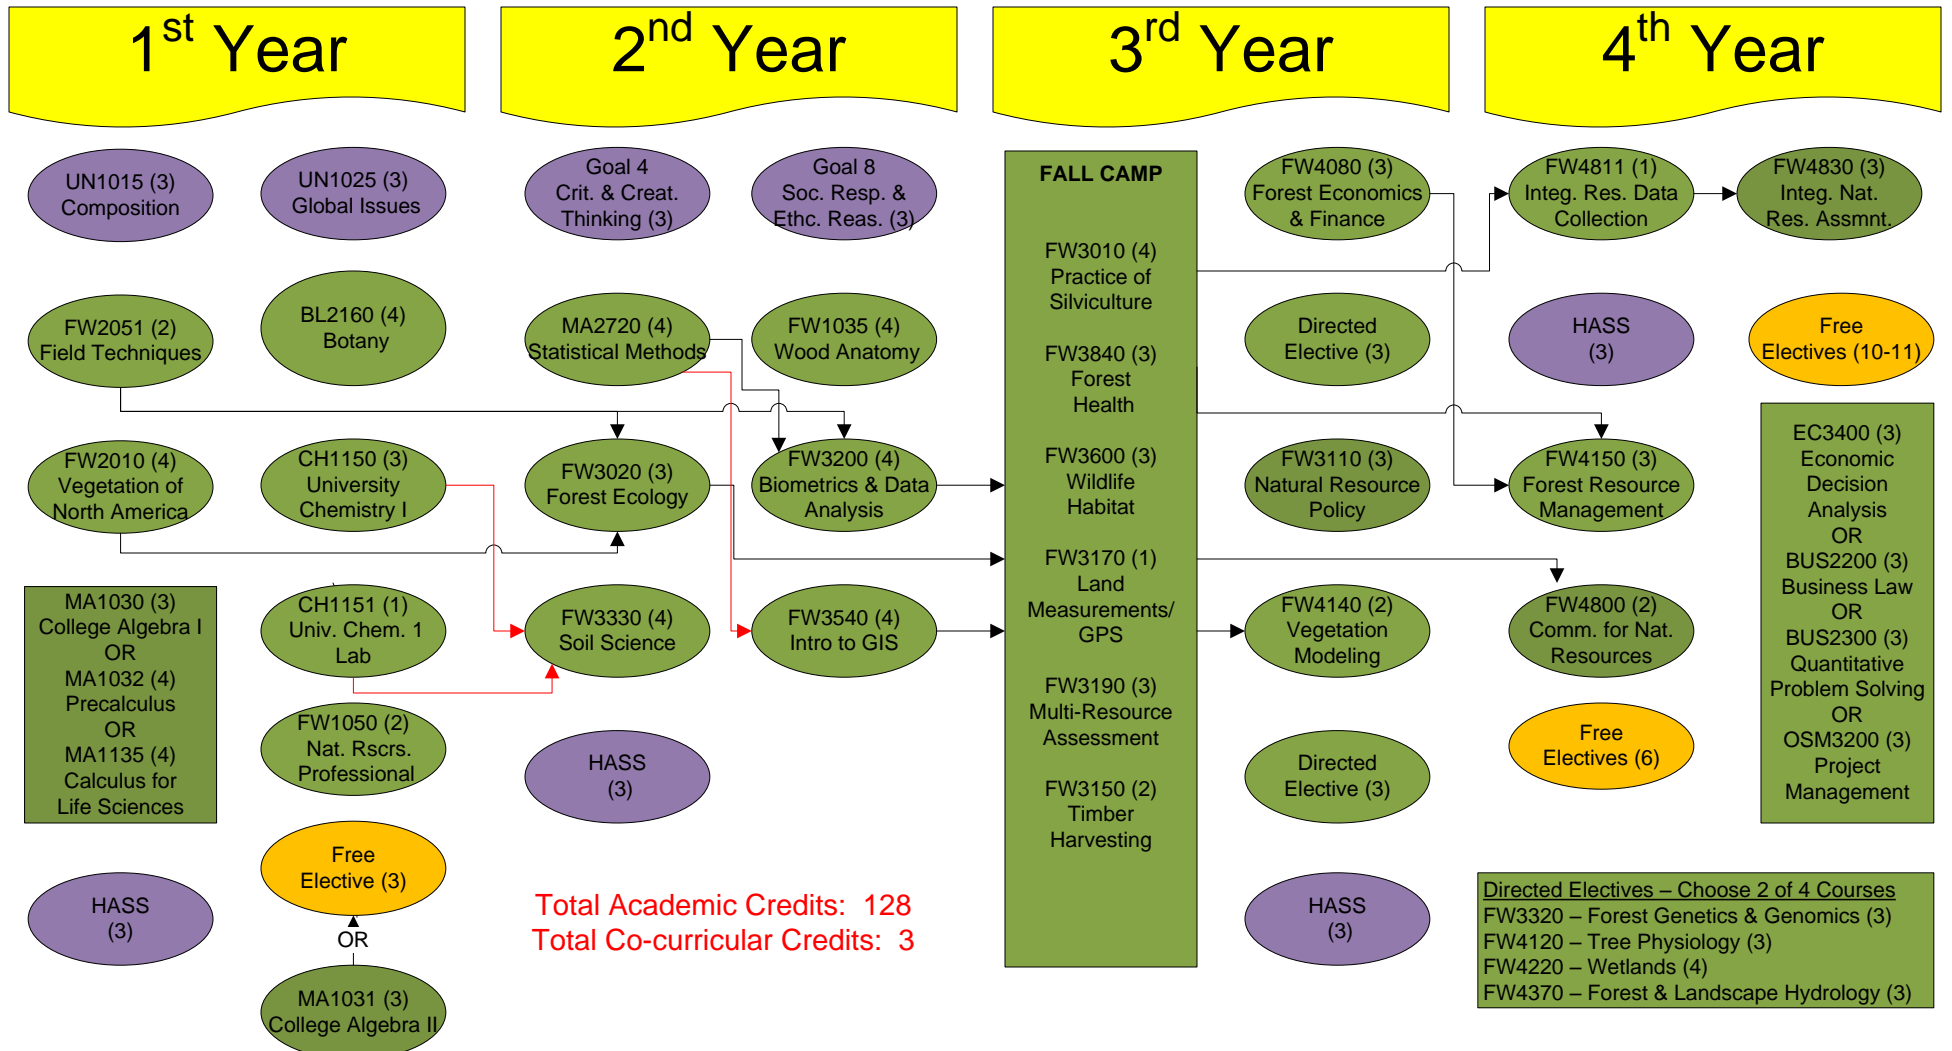

Forestry 2016-17 Degree Requirements

15-16 Credits

16 Credits

17 Credits

15 Credits

16 Credits

17 Credits

15 Credits

16-17 Credits

co-curricular (.5)

co-curricular (.5)

co-curricular (.5)

co-curricular (.5)

co-curricular (.5)

co-curricular (.5)

Key: Prerequisite Prerequisite or Corequisite Core Courses General Education Electives