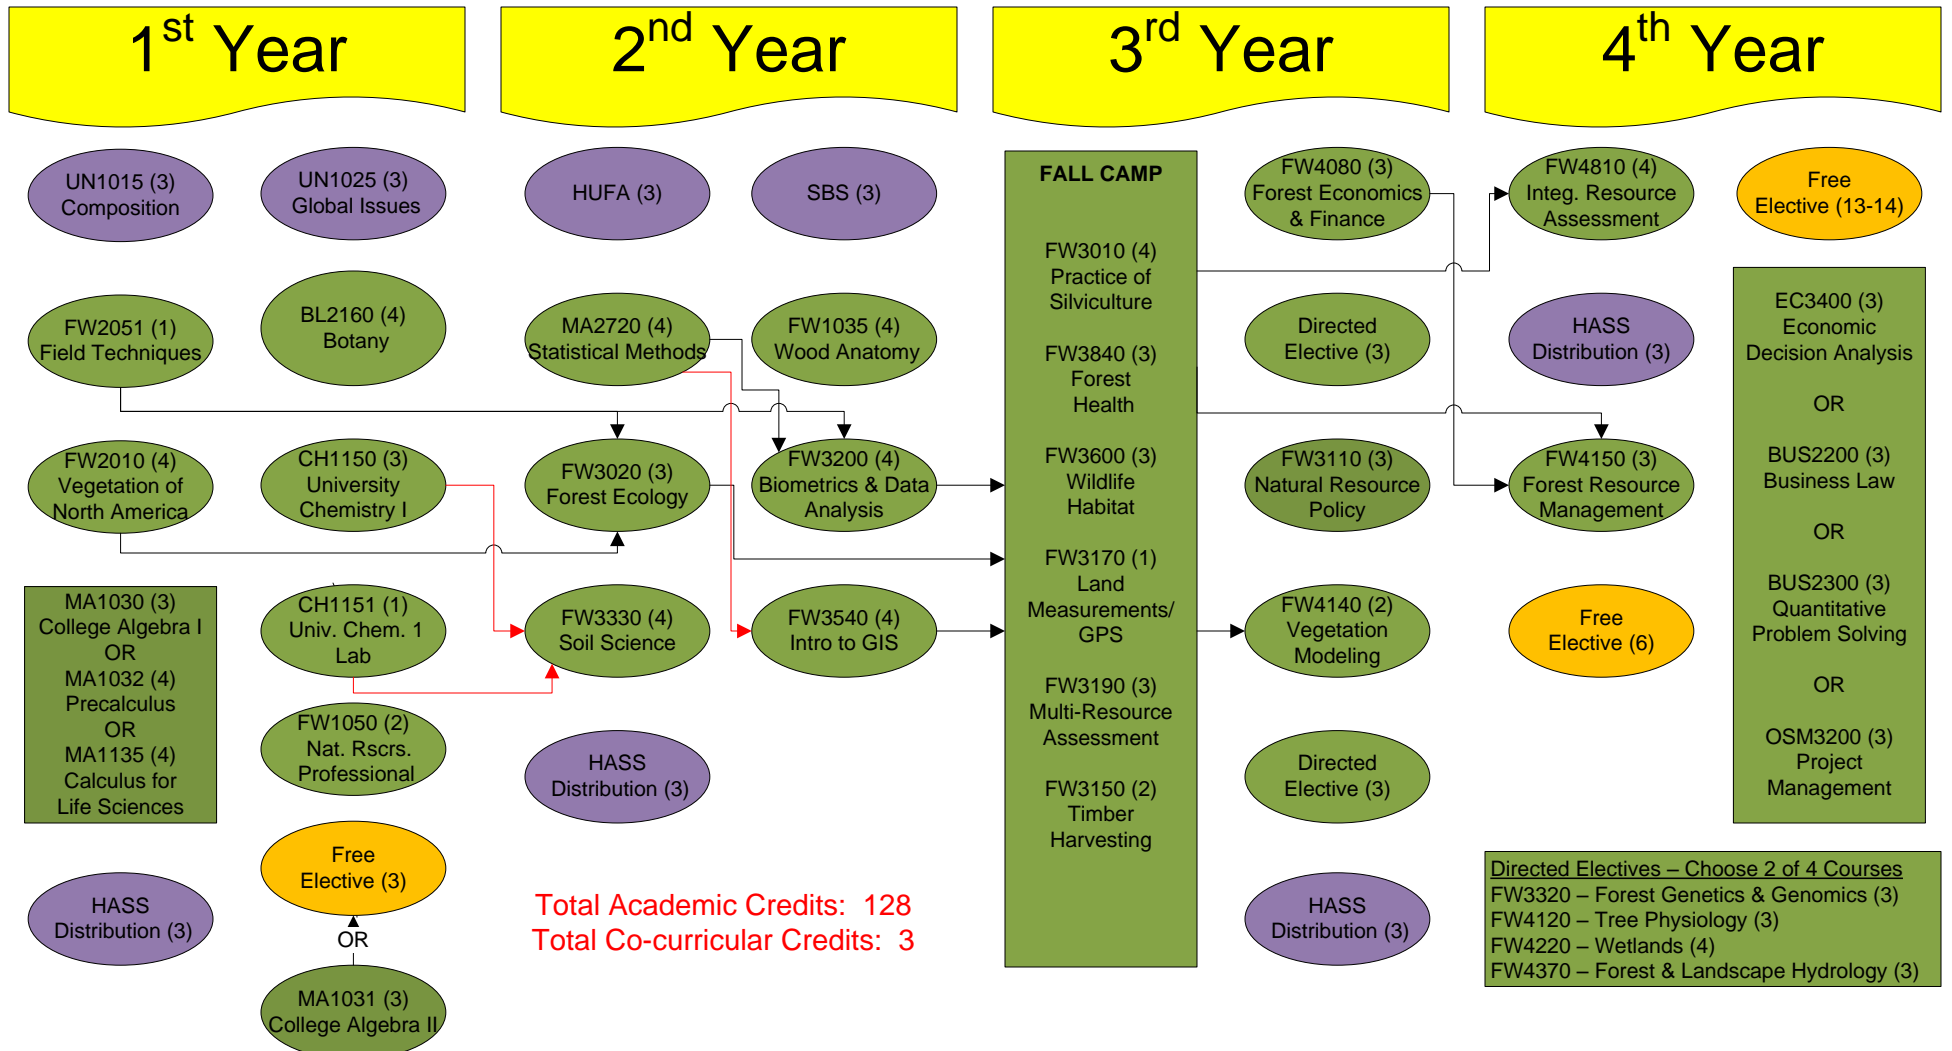

Forestry 2014-15 Degree Requirements

14-15 Credits

16 Credits

17 Credits

15 Credits

16 Credits

17 Credits

16 Credits

16-17 Credits

co-curricular (.5)

co-curricular (.5)

co-curricular (.5)

co-curricular (.5)

co-curricular (.5)

co-curricular (.5)

Key: Prerequisite Prerequisite or Corequisite

Core Courses

General Education

Electives