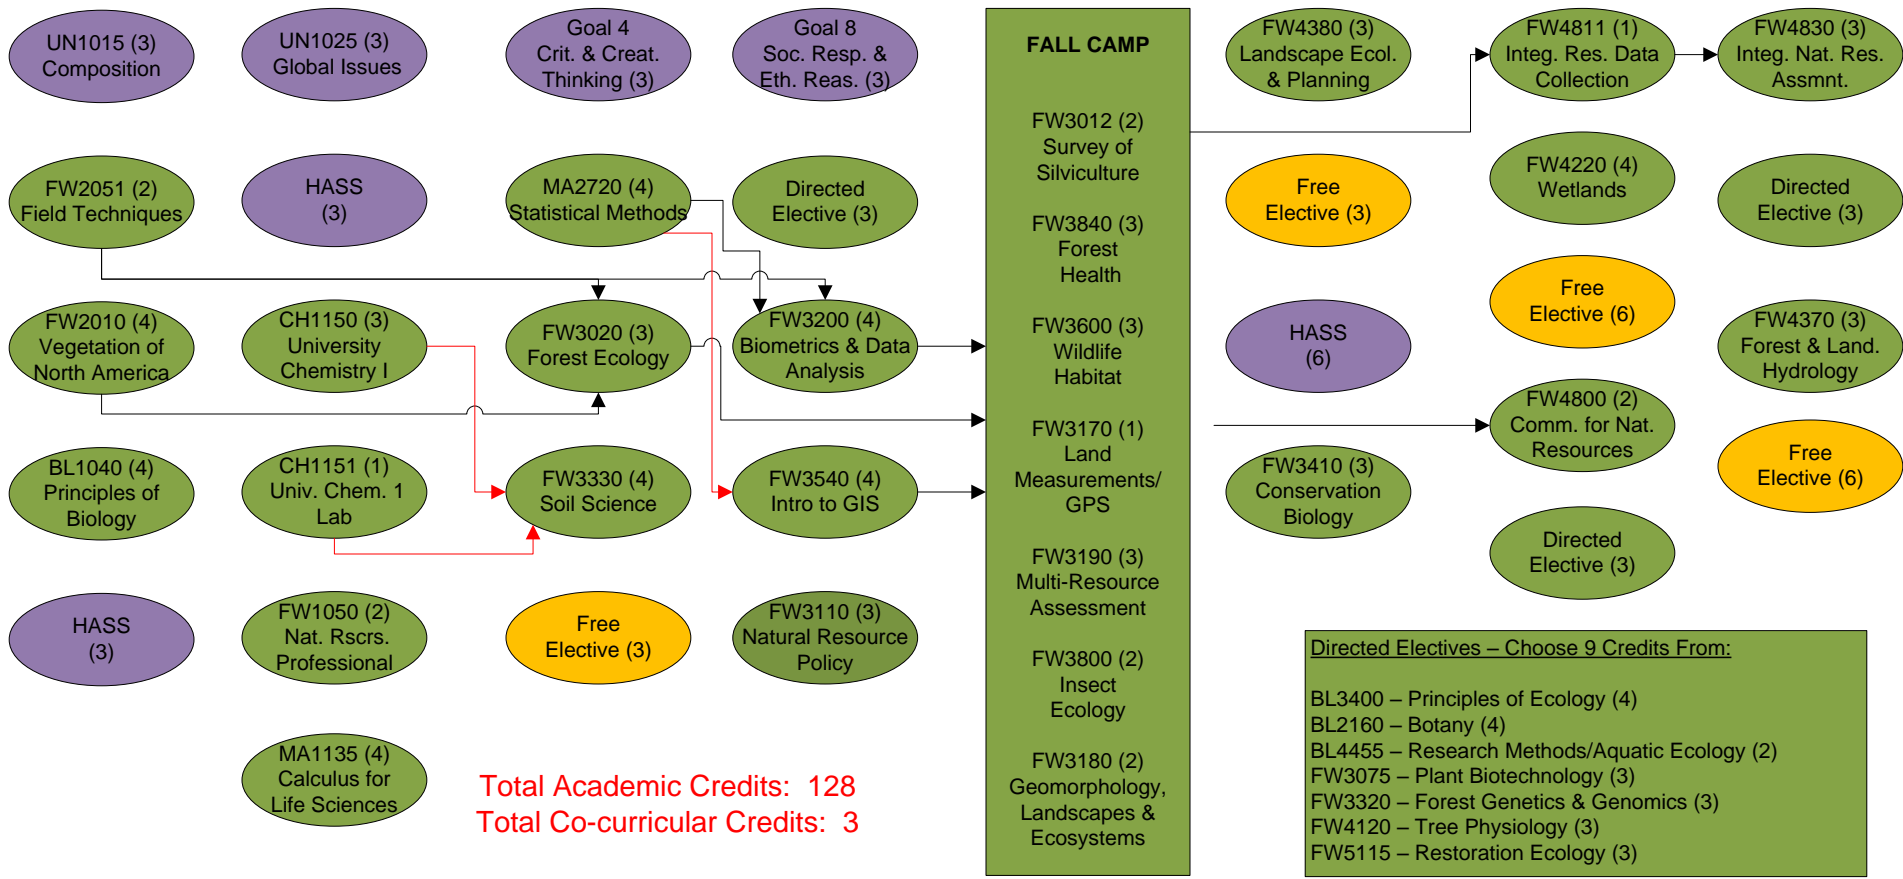

AEES Plant Ecology & Wetlands 2016-17 Degree Requirements

16 Credits

16 Credits

17 Credits

17 Credits

16 Credits

15 Credits

16 Credits

15 Credits

co-curricular (.5)

co-curricular (.5)

co-curricular (.5)

co-curricular (.5)

co-curricular (.5)

co-curricular (.5)

Key: → Prerequisite → Prerequisite or Corequisite ● Core Courses ● General Education ● Electives