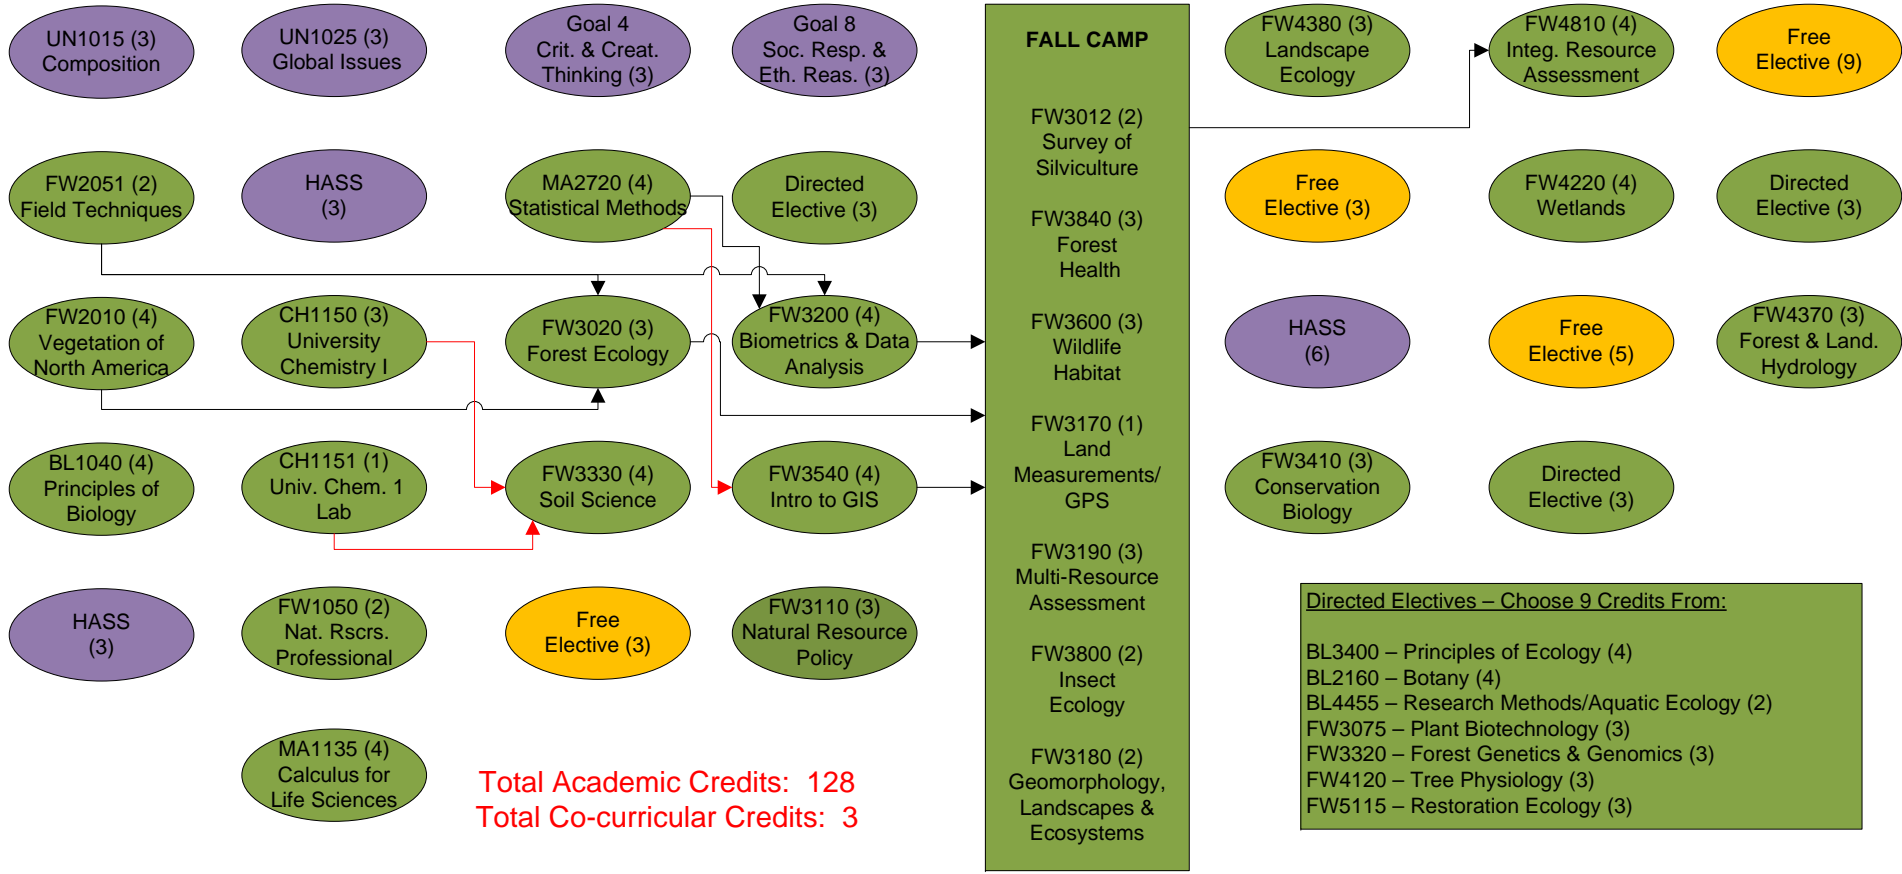

# AEES Plant Ecology & Wetlands 2015-16 Degree Requirements

Total Academic Credits: 128  
Total Co-curricular Credits: 3