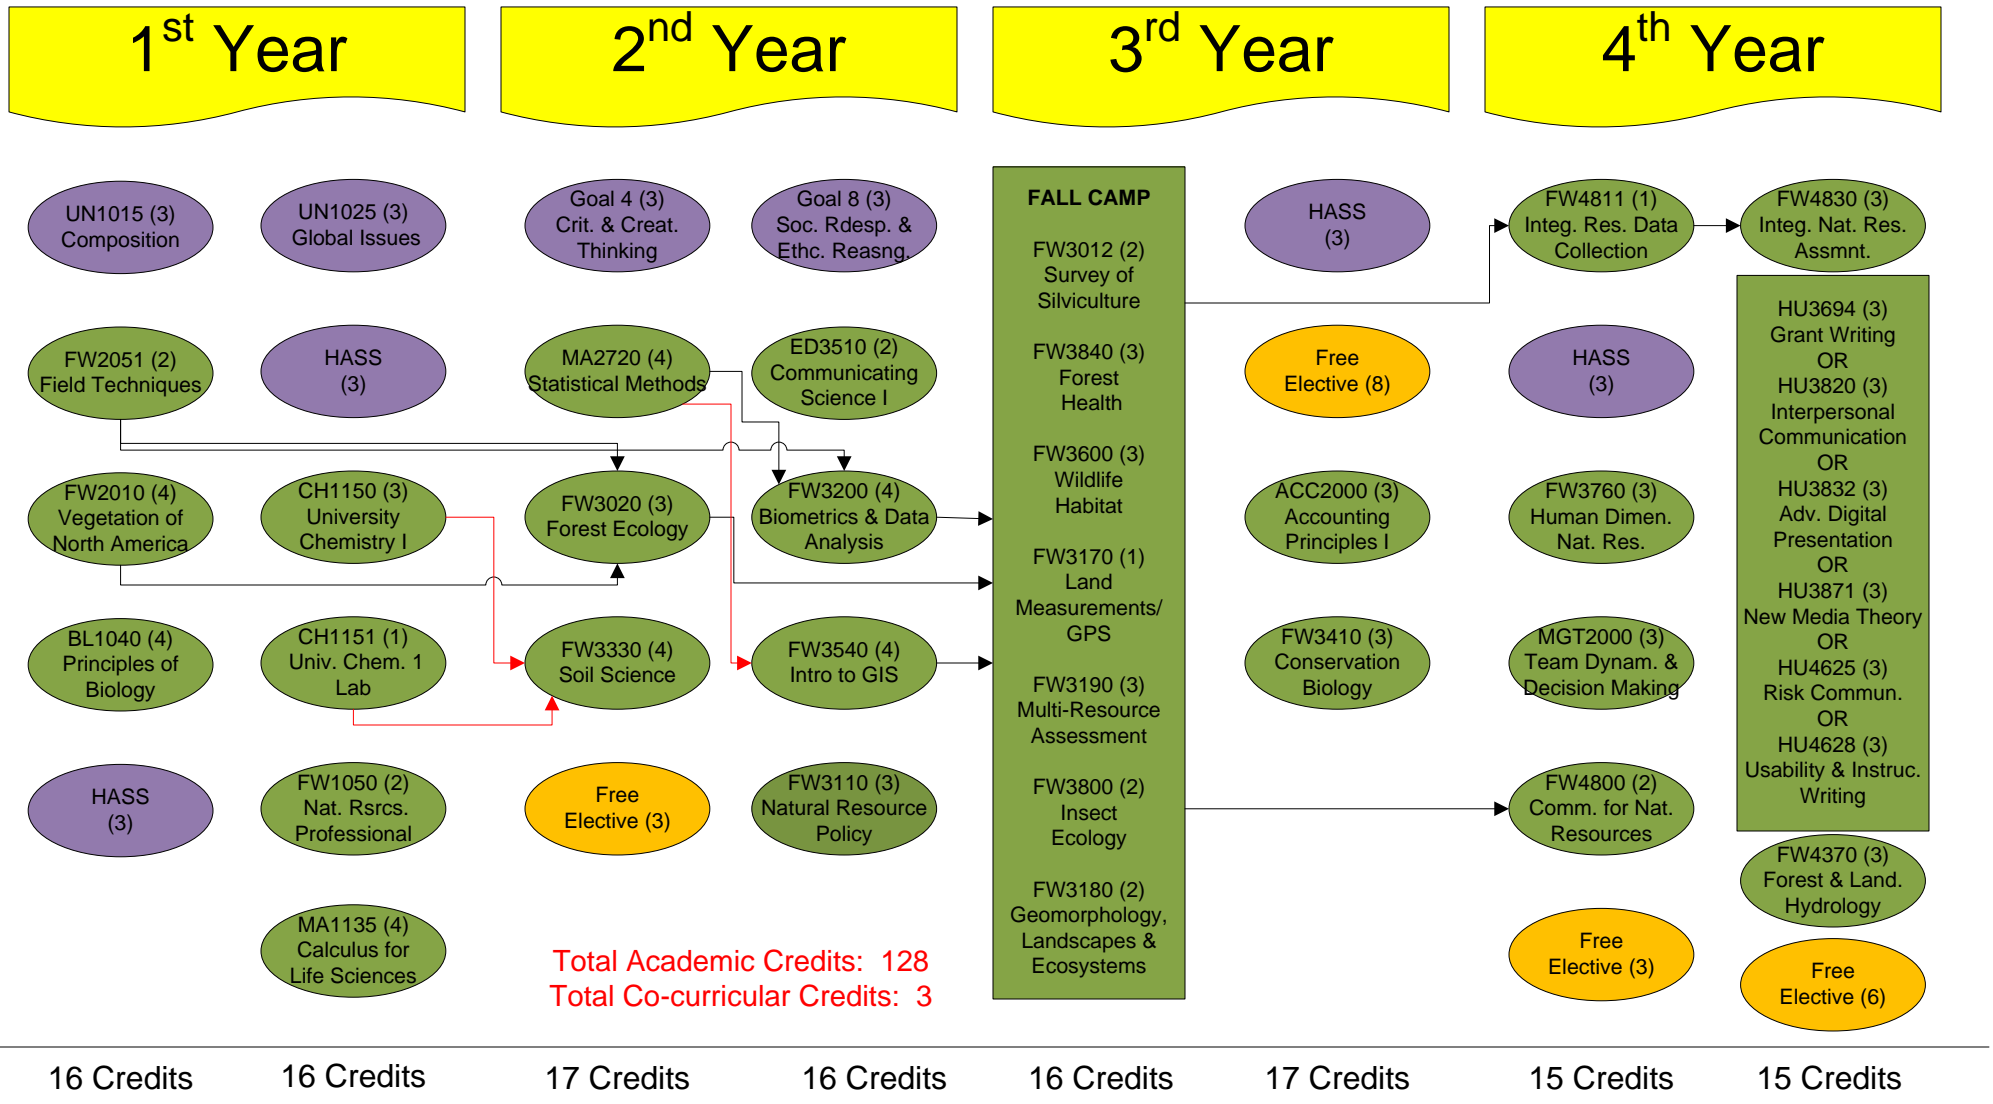

AEES Communicating Natural Resources 2016-17 Degree Requirements

co-curricular (.5) co-curricular (.5) co-curricular (.5) co-curricular (.5) co-curricular (.5) co-curricular (.5) co-curricular (.5)

Key: Prerequisite Prerequisite or Corequisite Core Courses General Education Electives