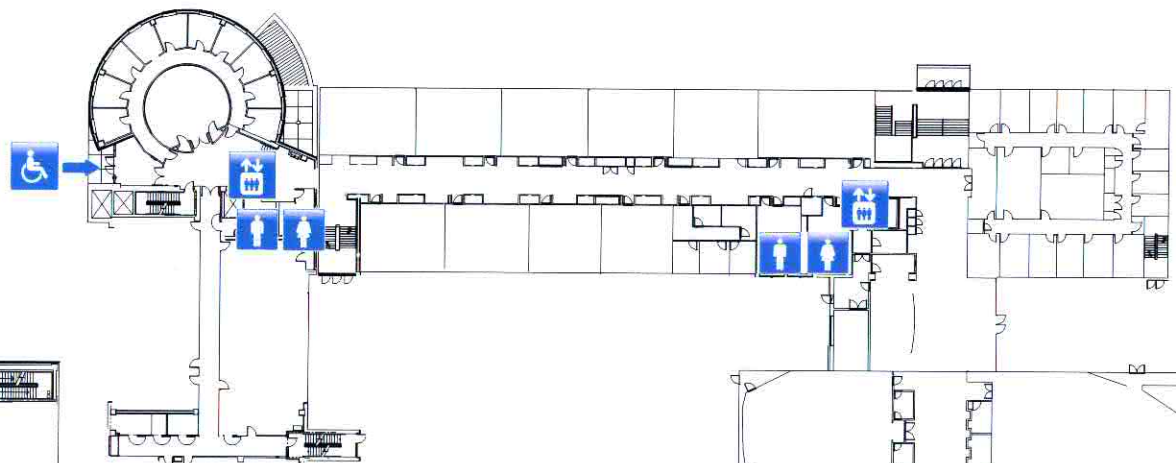

Dillman Hall
For automatic door, enter through Dow

Minerals and Materials Engineering (M&M)

Memorial Union Building (MUB)

J. R. Van Pelt and John and Ruanne Opie Library

Rekhi Hall

Fisher Hall

Walker Arts and Sciences

Elevator

Automatic Door

Female Restroom
Handicap Accessible

Male Restroom
Handicap Accessible