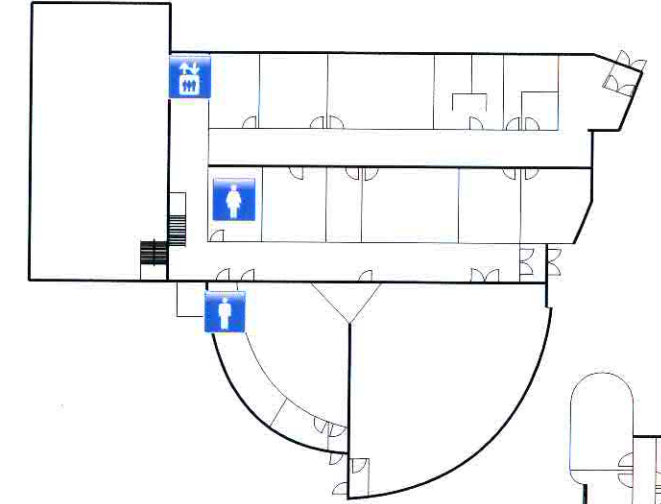

Dillman Hall
For automatic door, enter through Dow

Minerals and Materials Engineering (M&M)

Memorial Union Building (MUB)

J. R. Van Pelt and John and Ruanne Opie Library

Rekhi Hall

Fisher Hall

Walker Arts and Sciences

Elevator

Automatic Door

Female Restroom
Handicap Accessible

Male Restroom
Handicap Accessible