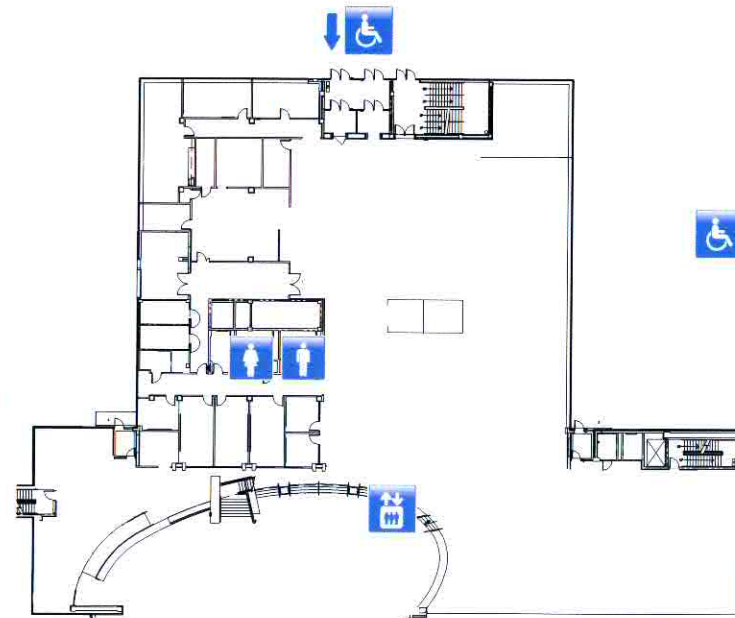

Dillman Hall
For automatic door, enter through Dow

Minerals and Materials Engineering (M&M)

Memorial Union Building (MUB)

J. R. Van Pelt and John and Ruanne Opie Library

Rekhi Hall

Fisher Hall

Walker Arts and Sciences

Elevator

Automatic Door

Female Restroom
Handicap Accessible

Male Restroom
Handicap Accessible