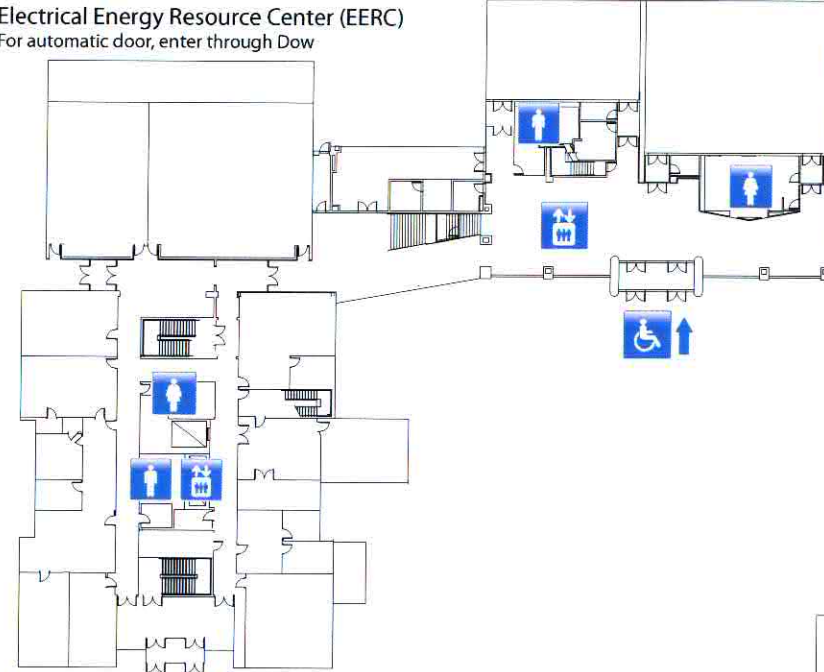

Mechanical Engineering-
Engineering Mechanics (ME-EM)

Chemical Sciences and
Engineering (Chem Sci)

Dow Environmental Sciences and Engineering

Electrical Energy Resource Center (EERC)
For automatic door, enter through Dow

Dillman Hall
For automatic door, enter through Dow

Minerals and Materials Engineering (M&M)

Memorial Union Building (MUB)

J. R. Van Pelt and John and Ruanne Opie Library

Rekhi Hall

Fisher Hall

Walker Arts and Sciences

Elevator

Automatic Door

Female Restroom
Handicap Accessible

Male Restroom
Handicap Accessible