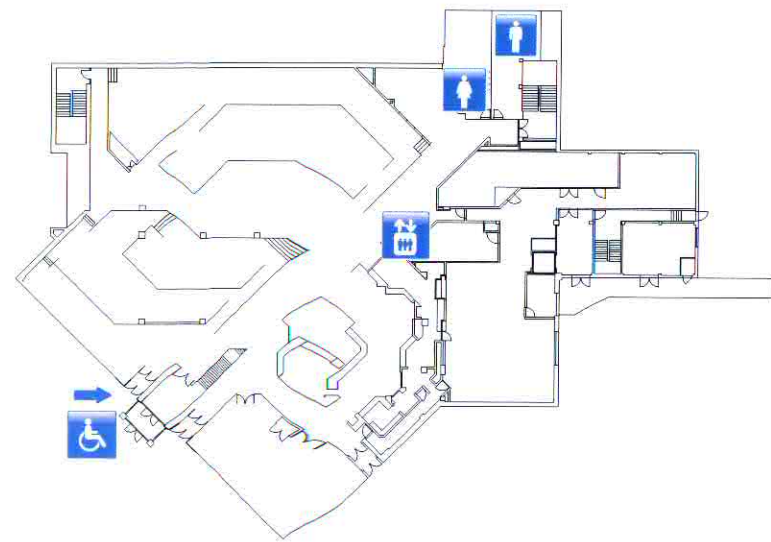

Dillman Hall
For automatic door, enter through Dow

Minerals and Materials Engineering (M&M)

Memorial Union Building (MUB)

J. R. Van Pelt and John and Ruanne Opie Library

Rekhi Hall

Fisher Hall

Walker Arts and Sciences

Elevator

Automatic Door

Female Restroom
Handicap Accessible

Male Restroom
Handicap Accessible