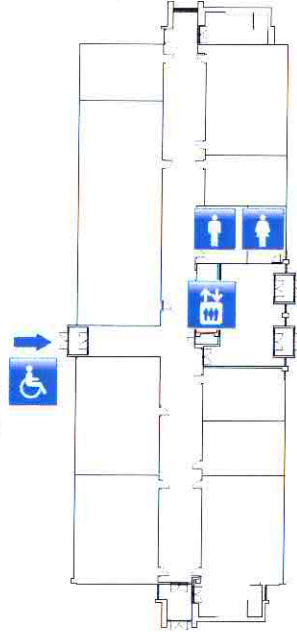

Chemical Sciences and
Engineering (Chem Sci)