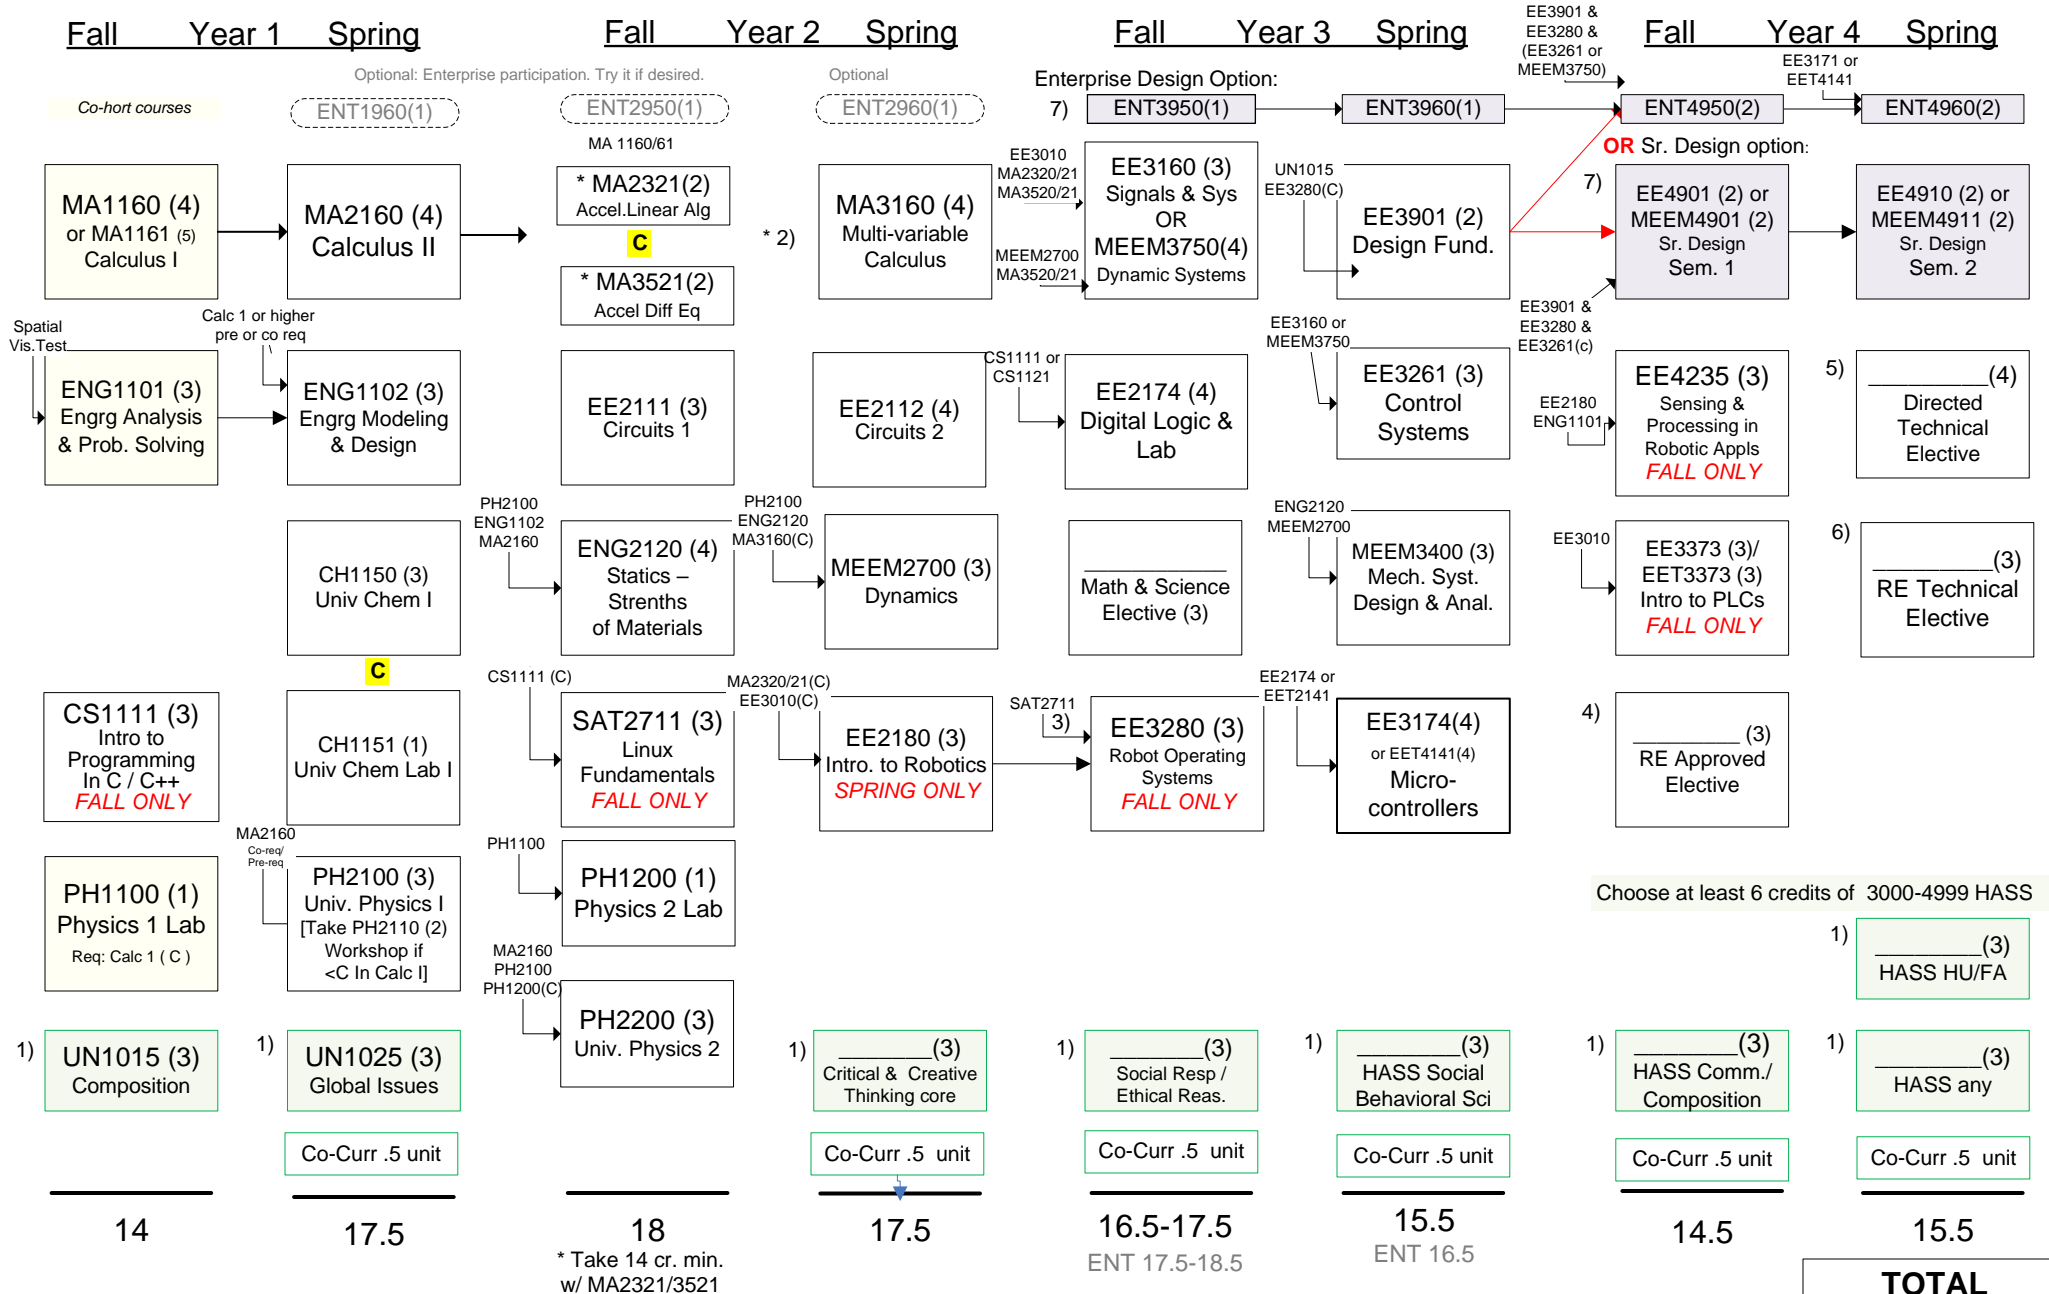

Follow this plan to avoid time conflicts between required classes.

Undergraduate advisor: Kailee Laplander
 kllaplan@mtu.edu
 EERC 131

(C) → concurrent prerequisite

TOTAL
 SD: 127-128 cr.
 ENT: 129-130 cr
 Includes +3 co-curricular