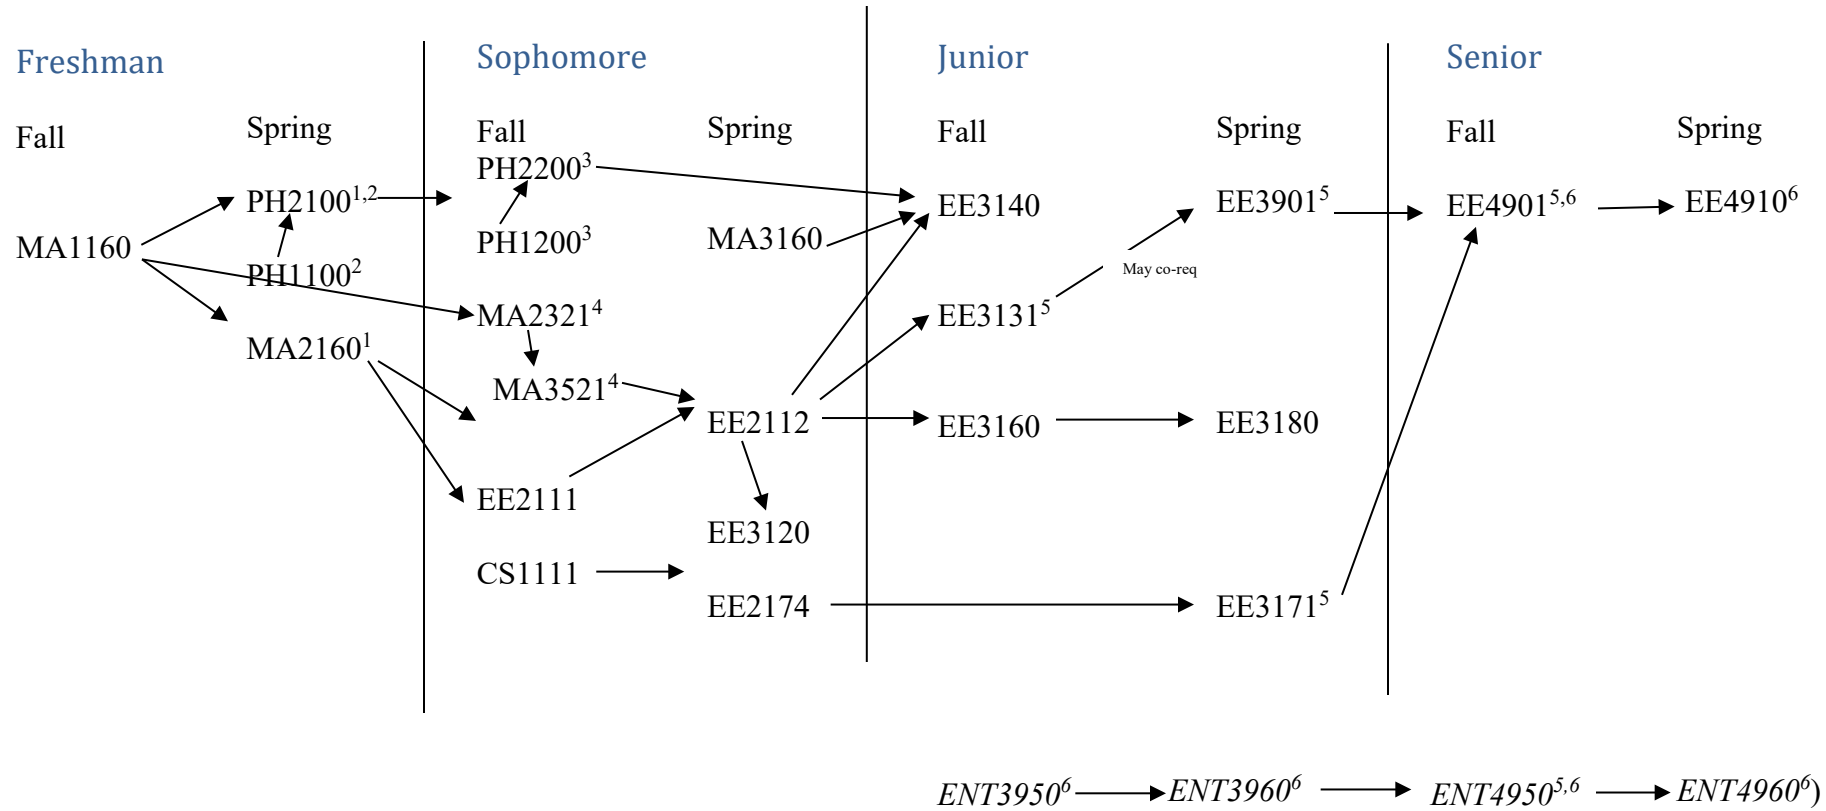

## EE Core Course Prerequisite Chain for 2022-2023

<sup>1</sup> PH2100 has a co-requisite of MA2160

<sup>2</sup> PH1100 can be taken as a co-requisite or pre-requisite of PH2100

<sup>3</sup> PH1200 can be taken as a co-requisite of PH2200

<sup>4</sup> MA2321 is offered in the 1<sup>st</sup> half of the semester and MA3521 is offered in the 2<sup>nd</sup> half of the semester and are taken in the same semester. Must pass MA2321 to continue in MA3521. MA2320 and MA3520, taken in separate semesters, may be substituted. (regular paced classes)