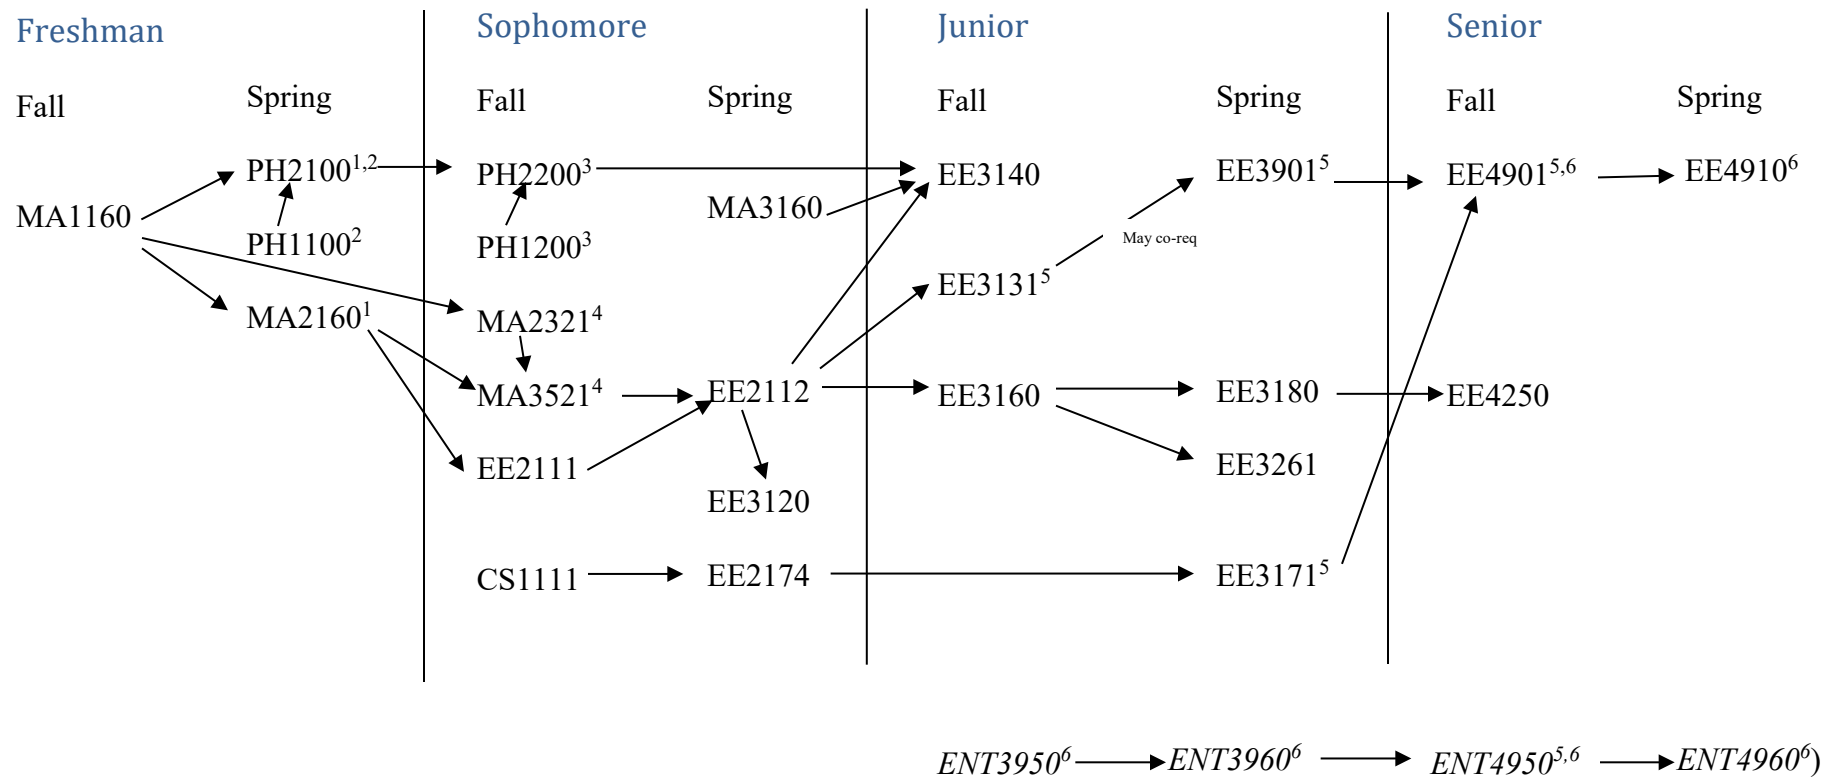

## EE Core Course Prerequisite Chain for 2021-2022

<sup>1</sup> PH2100 has a co-requisite of MA2160

<sup>2</sup> PH1100 can be taken as a co-requisite or pre-requisite of PH2100

<sup>3</sup> PH1200 can be taken as a co-requisite of PH2200

<sup>4</sup> MA2321 is offered in the 1<sup>st</sup> half of the semester and MA3521 is offered in the 2<sup>nd</sup> half of the semester and are taken in the same semester. Must pass MA2321 to continue in MA3521. MA2320 and MA3520, taken in separate semesters, may be substituted. (regular paced classes)