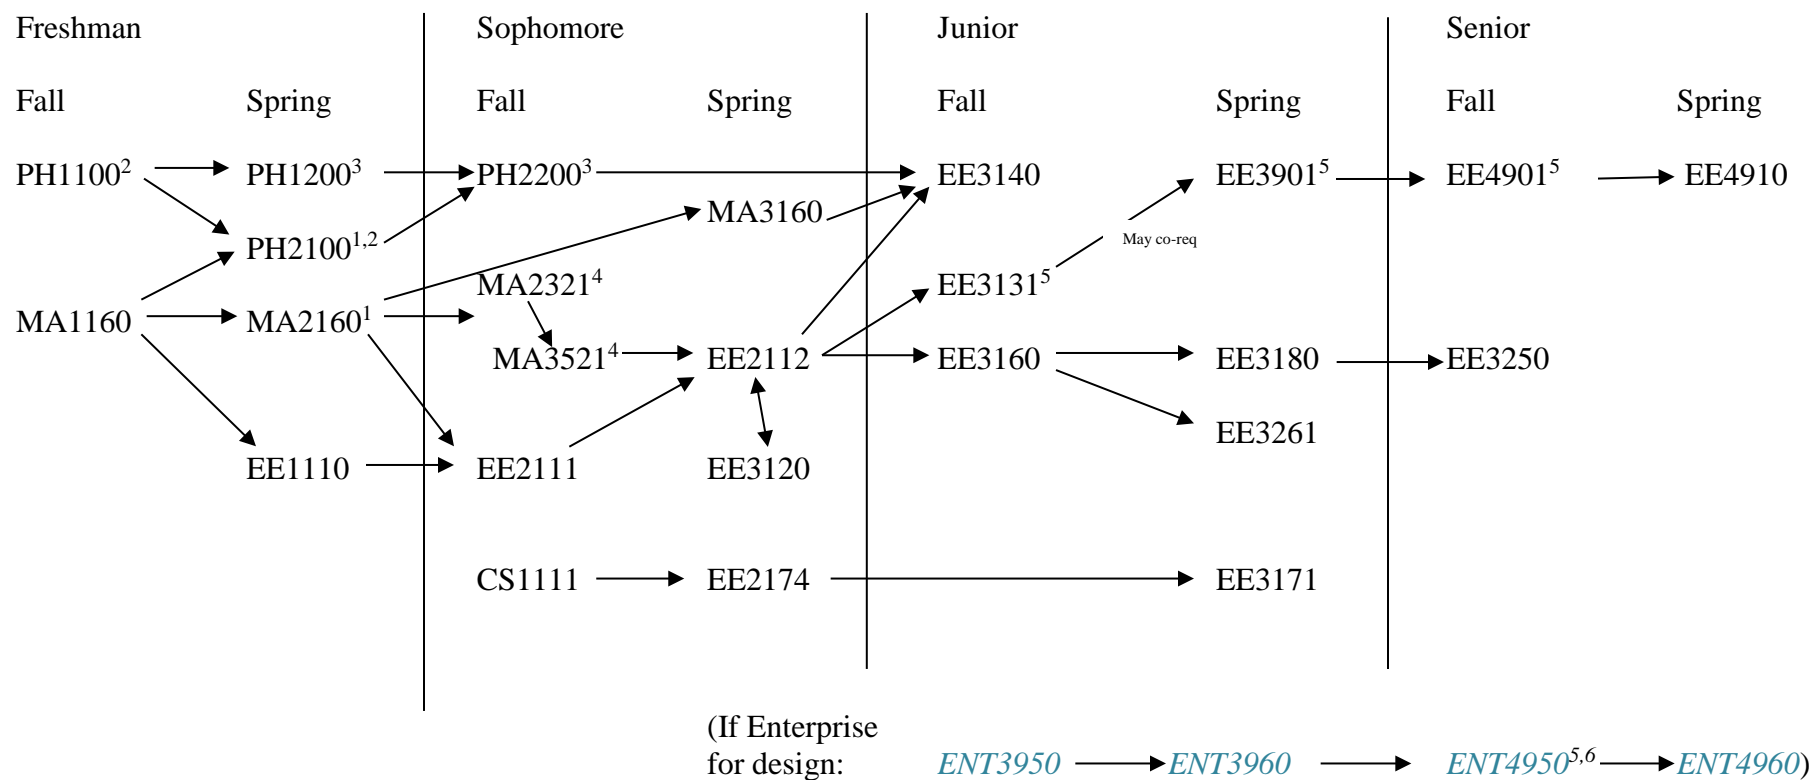

EE Core Course Prerequisite Chain for 2016-2017

jmd 12/8/2016

¹ PH2100 has a co-requisite of MA2160

² PH1100 can be taken as a co-requisite of PH2100

³ PH1200 can be taken as a co-requisite of PH2200

⁴ MA2321 is offered in the 1st half of the semester and MA3521 is offered in the 2nd half of the semester and are taken in the same semester. Must pass MA2321 to continue in MA3521. MA2320 and MA3520, taken in separate semesters, may be substituted. (regular pace classes)

⁵ EE3901 and EE3131 are pre-requisite courses for EE4901 and ENT4950. EE3901 has UN1015 as a pre-requisite course.