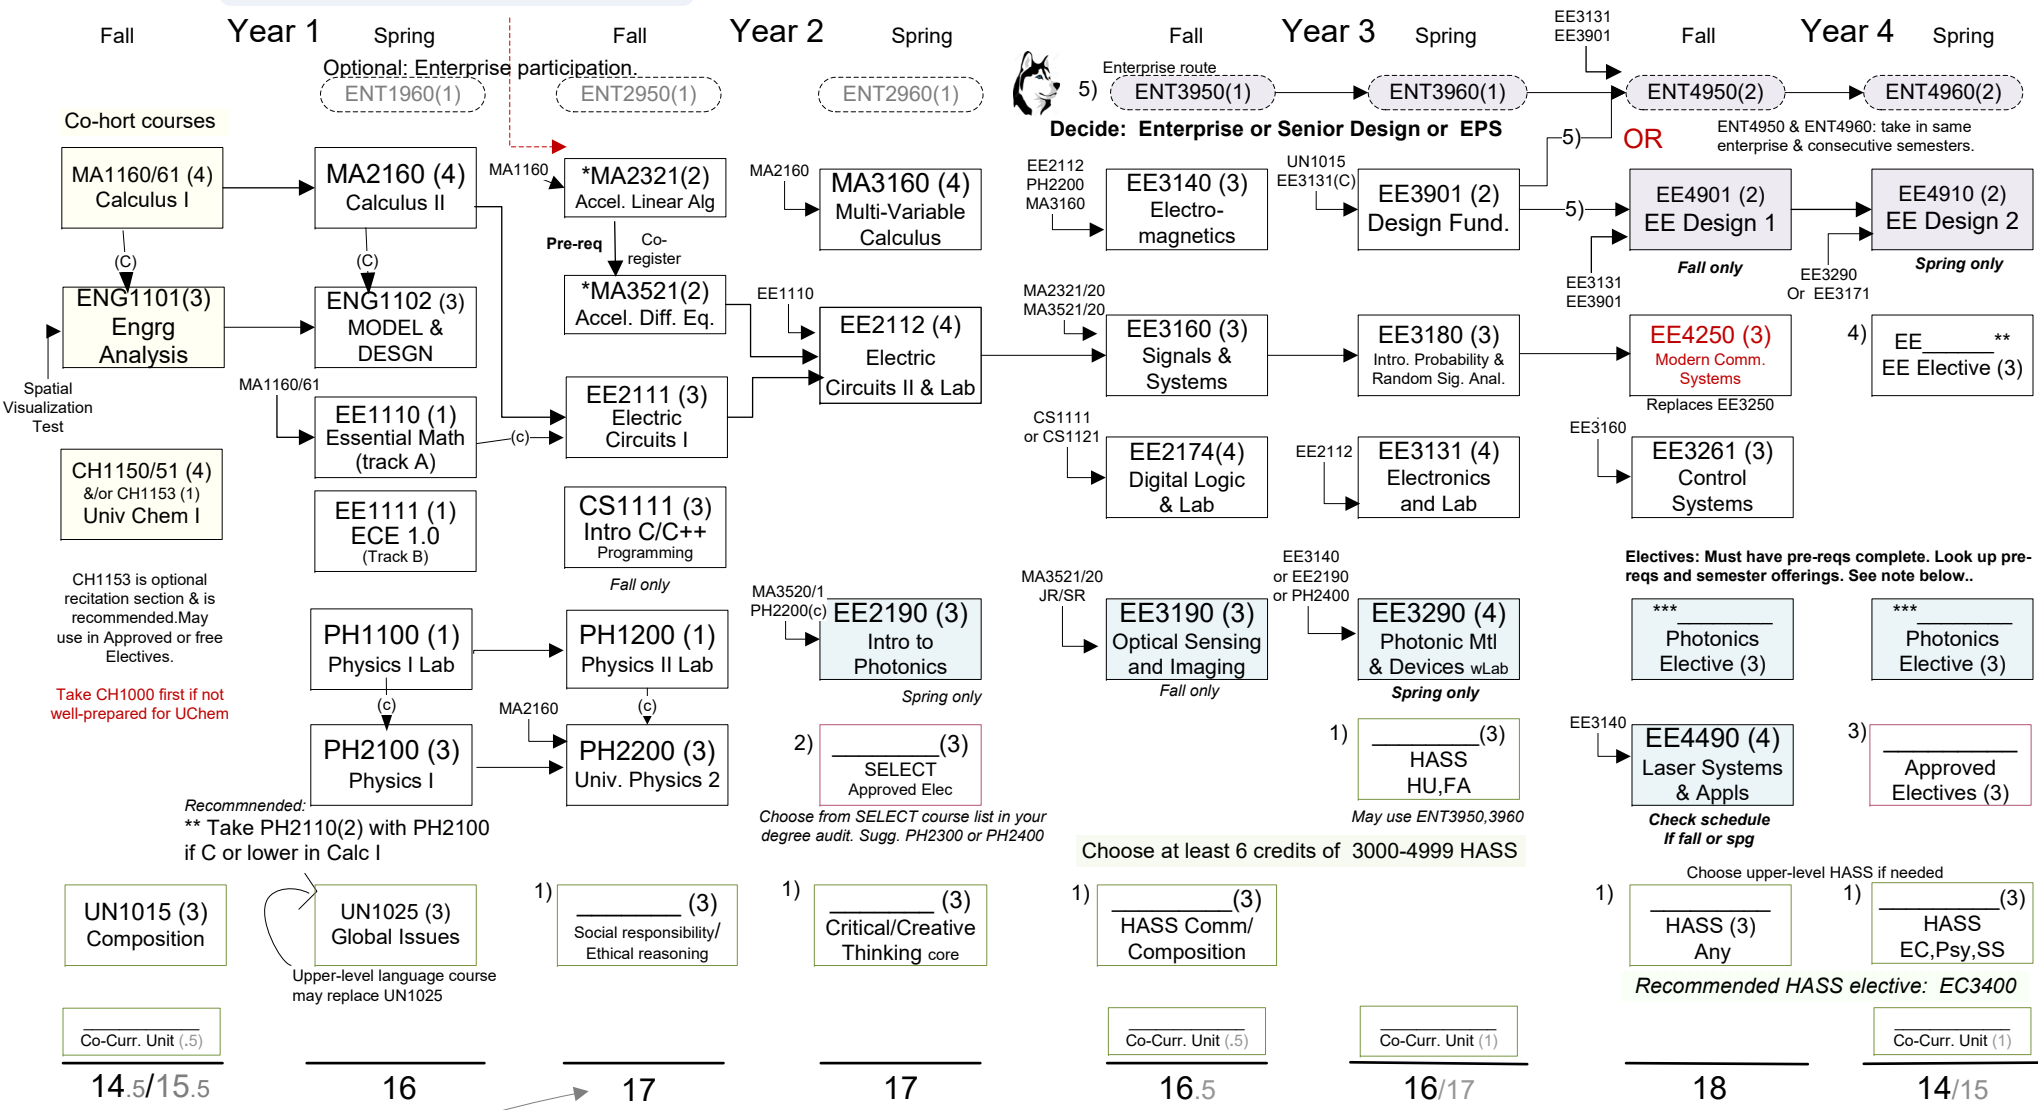

BSEE Photonics Concentration

2018-2019

SAMPLE PLAN
calculus-ready students

catalog term: 201808

MA2320 & MA3520, full semester courses, may replace MA2321 and MA3521. Delays EE2112 (1 sem.)

* Schedule a minimum of 14 credits if taking accelerated Linear Alg/Diff Eq MA2321/3521

** beginning academic year 2019-20, a grade of C or higher in Calc 1 is required for PH2100 or if CD or D in Calc I, PH2110 is required with PH2100.

*****Photonics electives:** fall: EE4252, PH4510 spring: EE4253, EE4290, MSE4292, BE4250-Alt spg even

1) 2) 3) 4) 5) See reverse side for planning info and General Education worksheet.

Undergraduate advisor:
EERC 131. Call 487-2550 to schedule appt. eeadvise@mtu.edu

—(C)—> Concurrent pre-requisite (a prereq. that may be taken concurrently)

Total 128
plus 3 units
co-curricular
activities