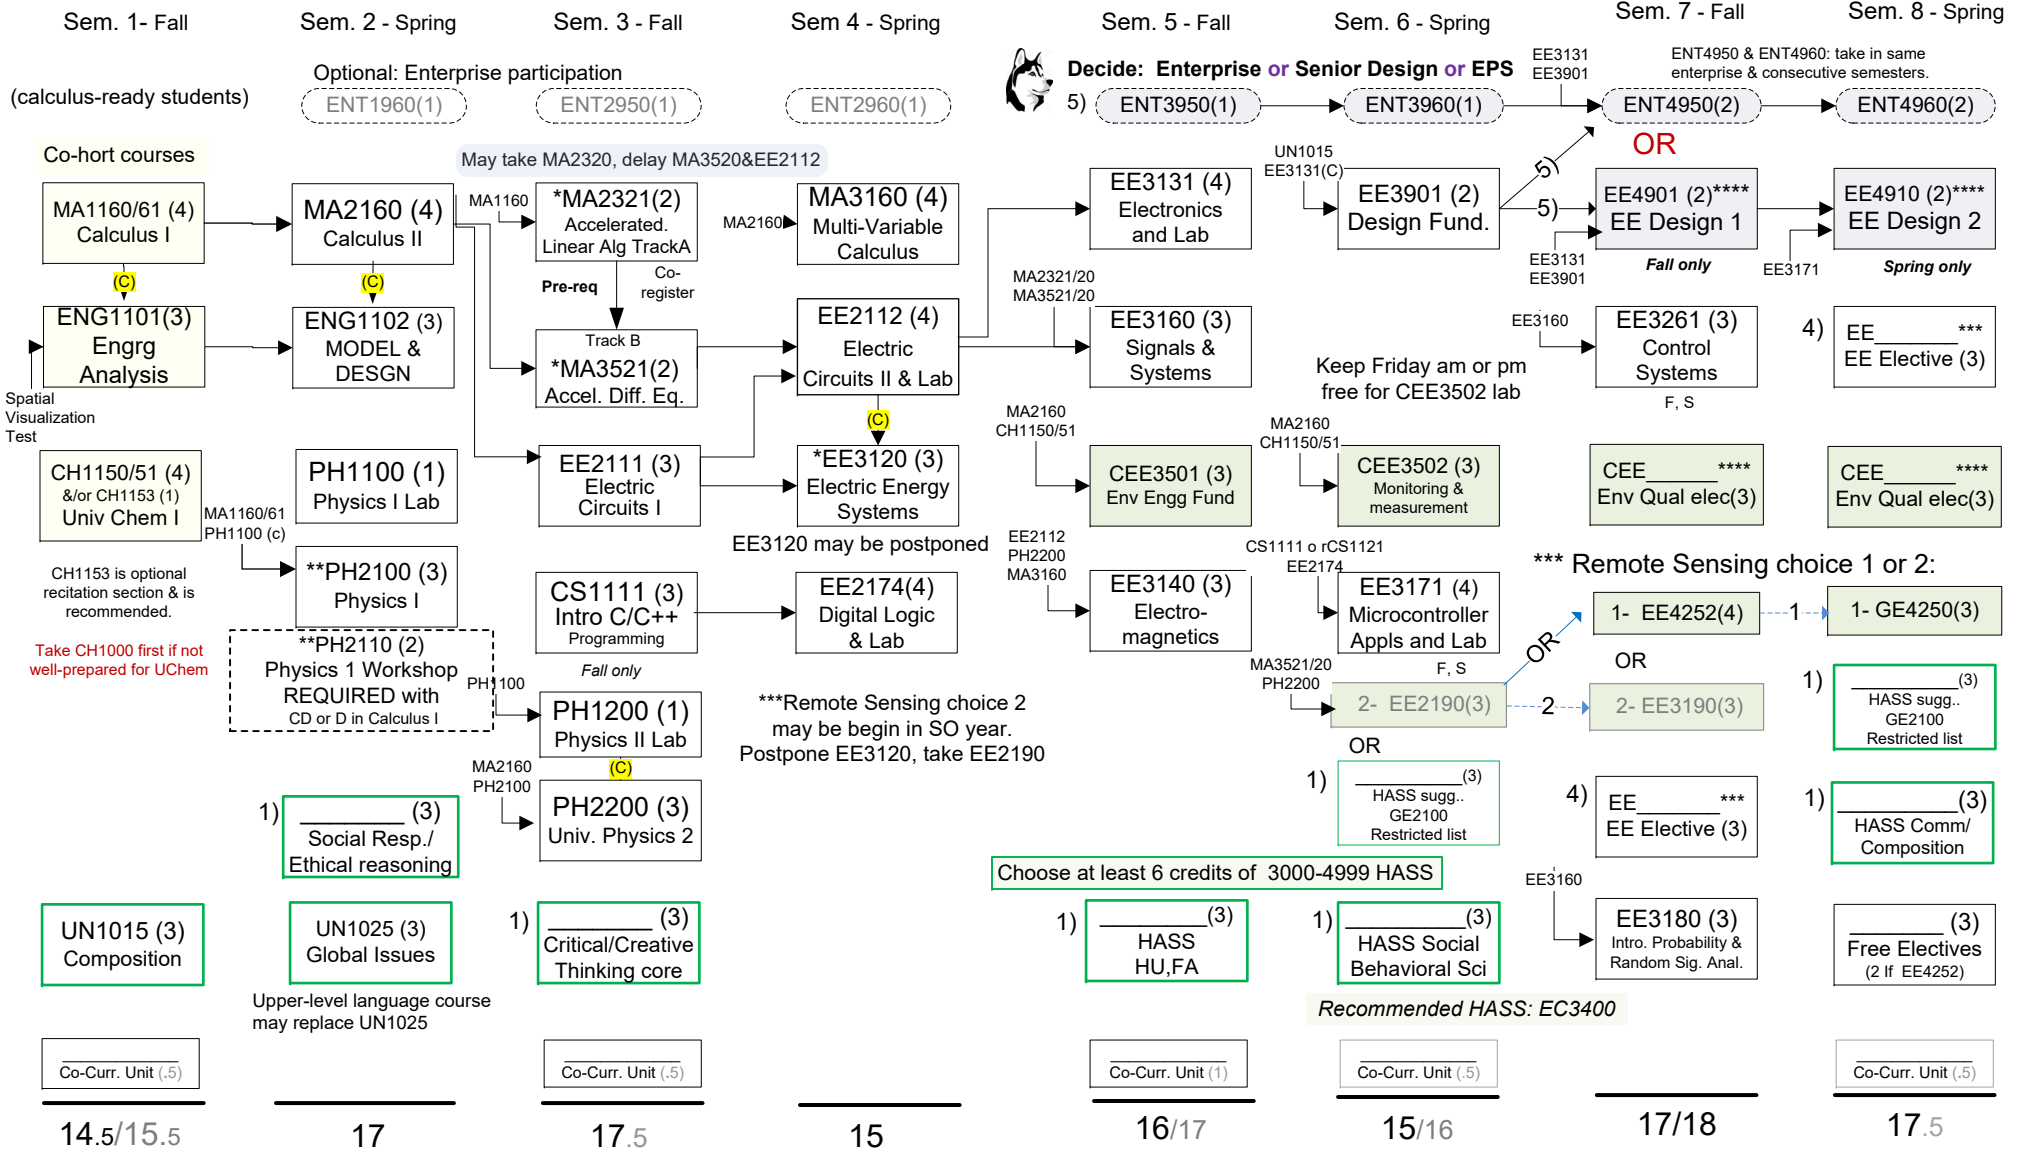

*** Remote Sensing Choice 1(a. EE4252 & b. GE4250) or 2: (a. EE2190 & b. EE3190)

1) 4) 5) See page 2 for notes.

*** Remote Sensing Choice 1(a. EE4252 & b. GE4250) or 2: (a. EE2190 & b. EE3190)

**** Env. Quality Engg. electives: CEE4502-F, 4503-S, 4504-F, 4505-F, 4507-S, 4511-S

Undergraduate advisor:
 Judy Burl: EERC 131 jmburl@mtu.edu

Attend Feb. Career Fair:
 Semester 5 is a good time to co-op or study abroad.

Study Abroad 101:
 722 M & M
 T 11am, R 2pm

 Concurrent prerequisite
 (a prereq. that can be taken concurrently)

Total 128/9
 (129/130 w/
 Enterprise)
 plus 3 units
 co-curricular
 activities