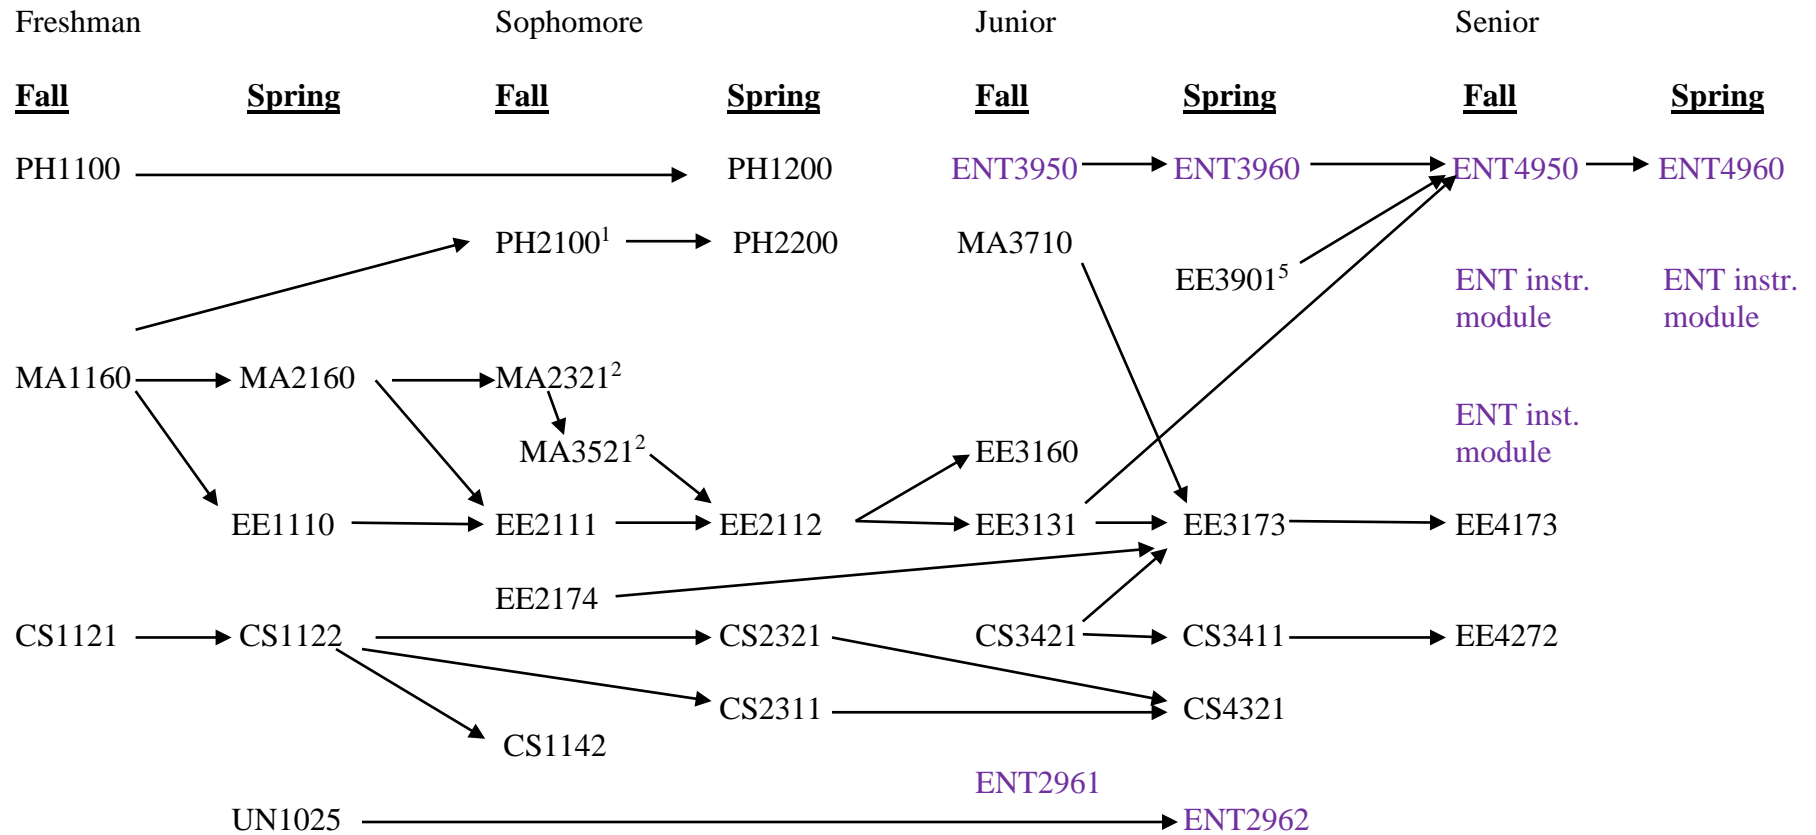

Computer Engineering Core Course Prerequisite Chain
Enterprise Concentration

2017-2018

jmd 6/1/17

¹PH2100 has a co-requisite of MA2160; PH1100 may be taken as a co-requisite with PH2100

²MA2321 is offered in the 1st half of the semester and MA3521 is offered in the 2nd half of the semester and are intended to be taken in the same semester. MA2320 and MA3520 may be substituted.