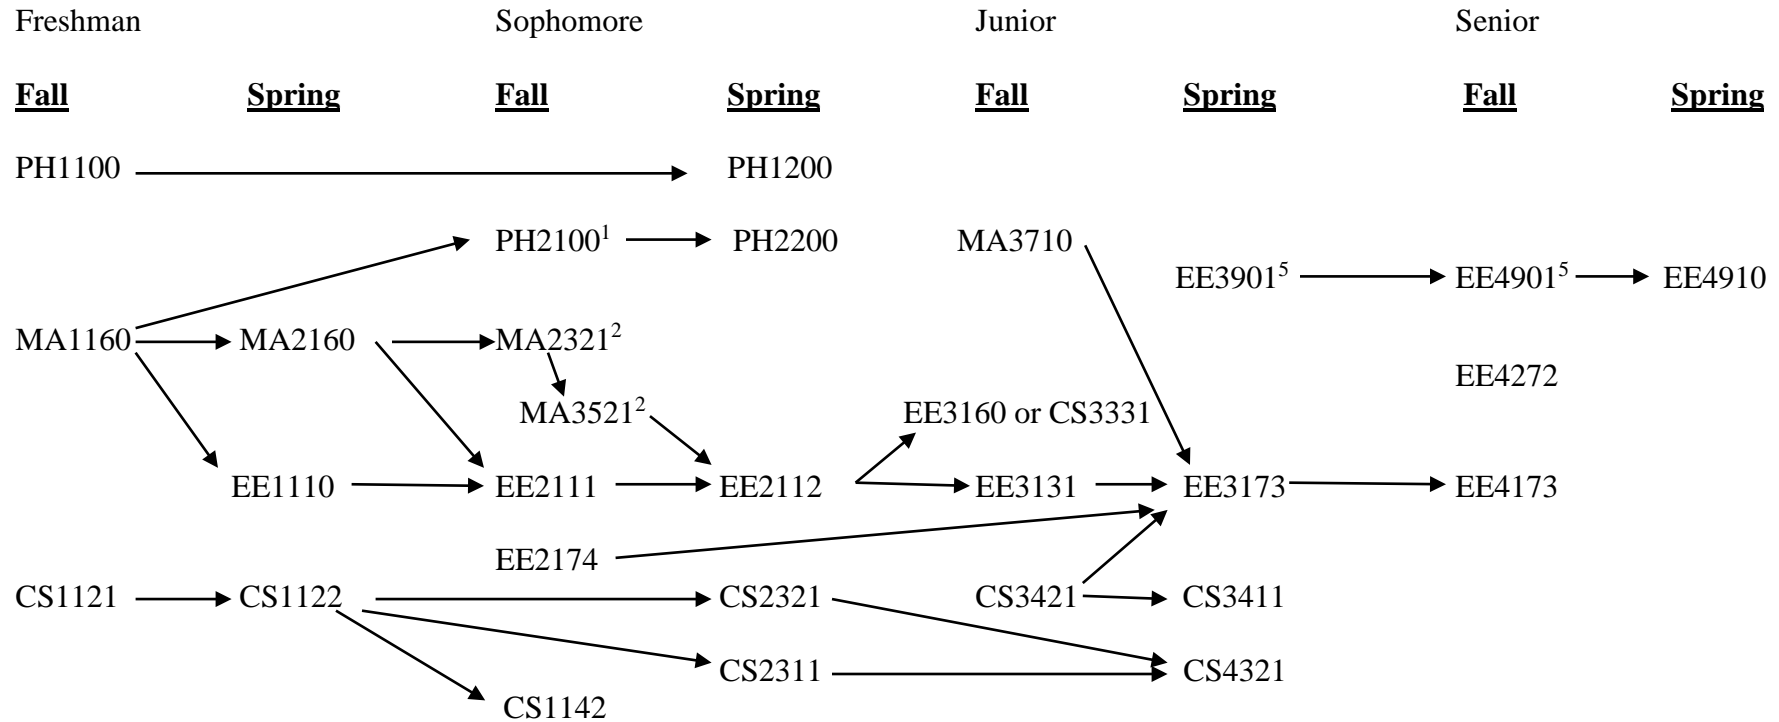

Computer Engineering Core Course Prerequisite Chain

2016-2017

If taking Enterprise for Design, in lieu of EE4901 & EE4910 take: *ENT3950* → *ENT3960* → *ENT4950* → *ENT4960*

¹PH2100 has a co-requisite of MA2160; PH1100 may be taken as a co-requisite with PH2100

²MA2321 is offered in the 1st half of the semester and MA3521 is offered in the 2nd half of the semester and are intended to be taken in the same semester. MA2320 and MA3520 may be substituted.

⁴Prerequisites for EE3173 are EE2174, EE3131, CS1142, CS3421, MA3710(or EE3180)