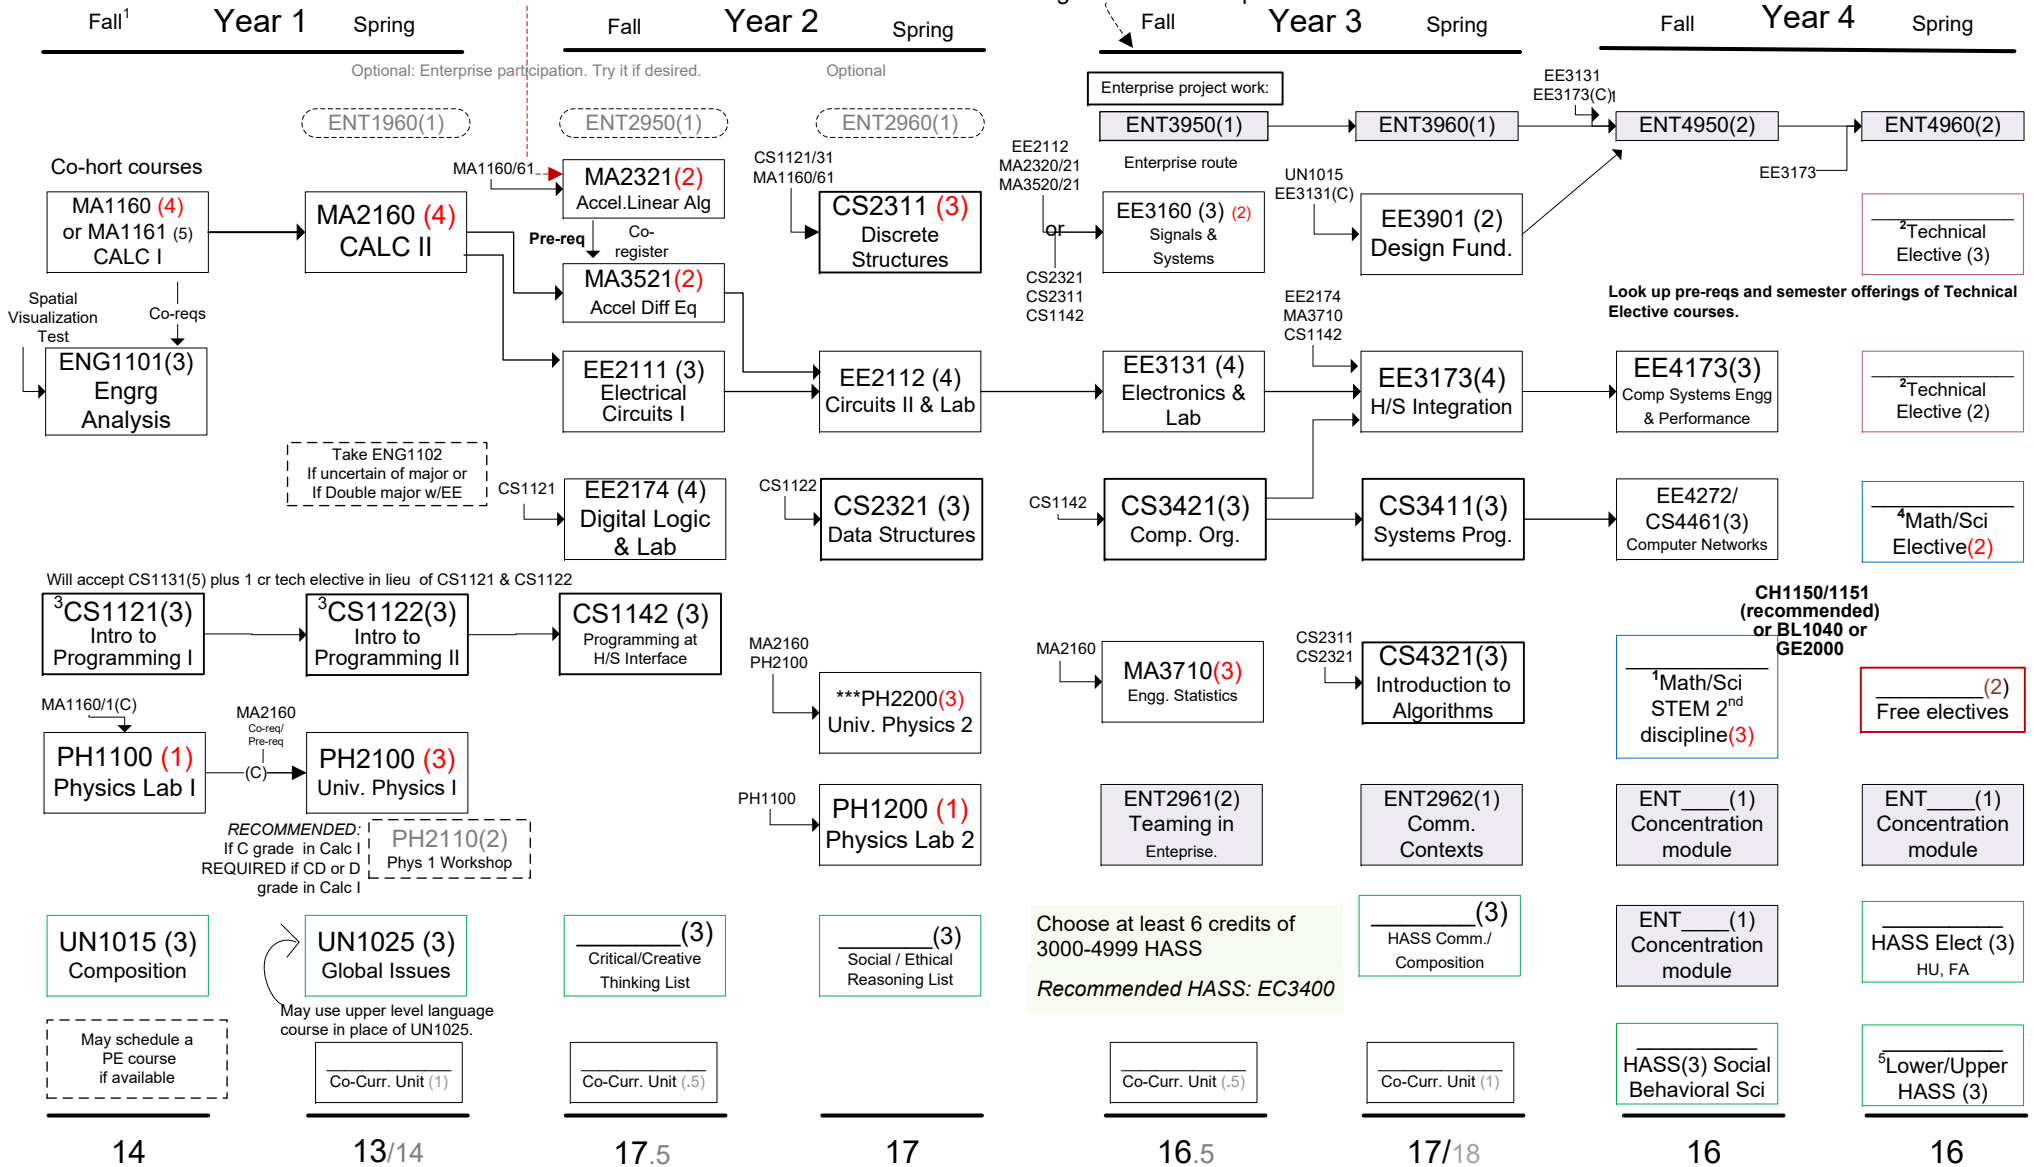

Updt: 10/2019
Removed EE1110,1111
Added cr. in Free Elect
May use 1 cr. in Ma/Sci.

SAMPLE PLAN
Calculus-ready students

MA2320 & MA3520, full semester courses, may replace MA2321 & MA3521. Diff Eq is p-req to EE2112. Delays EE2112.

- 1) If considering BSEE or another Engineering major.**
Consider taking U.Chem or Intro Chem in 1st yr. CH1150/51 = Math/Sci Elective STEM 2nd discipline
- 2) Technical Electives:** Choose minimum of 5 cr or Technical Electives from approved list of CpE Technical Electives.
- 3) May use CS1131** in lieu of CS1121 and CS1122. Add 1 credit to Technical Electives.
- 4) Eligible Math/Sci electives:** MA2600, MA2910, MA3000 or higher; BL1010 or higher; CH1150 or higher; PH2300 or higher (some exclusions-see degree audit for complete list)
- 5) HASS electives:** 6 credits must be upper division 3000-4000; UN1015 & UN1025 are prerequisites for upper division HASS courses.

Undergraduate advisor: EERC 131. Call 487-2550 to schedule appt. eceadvise@mtu.edu

Study Abroad 101:
Admin bldg 200
T 11am, R 2pm

List of approved ENT concentration modules:
ENT3954, ENT3956, ENT3961, ENT3963,
ENT3966, ENT3967, ENT3971,
ENT3982, ENT3983, ENT4951, ENT4954

Total 128
plus 3 units
co-curricular
activities

—(C)—>
(C) Concurrent prerequisite (a prerequisite course that can be taken concurrently)