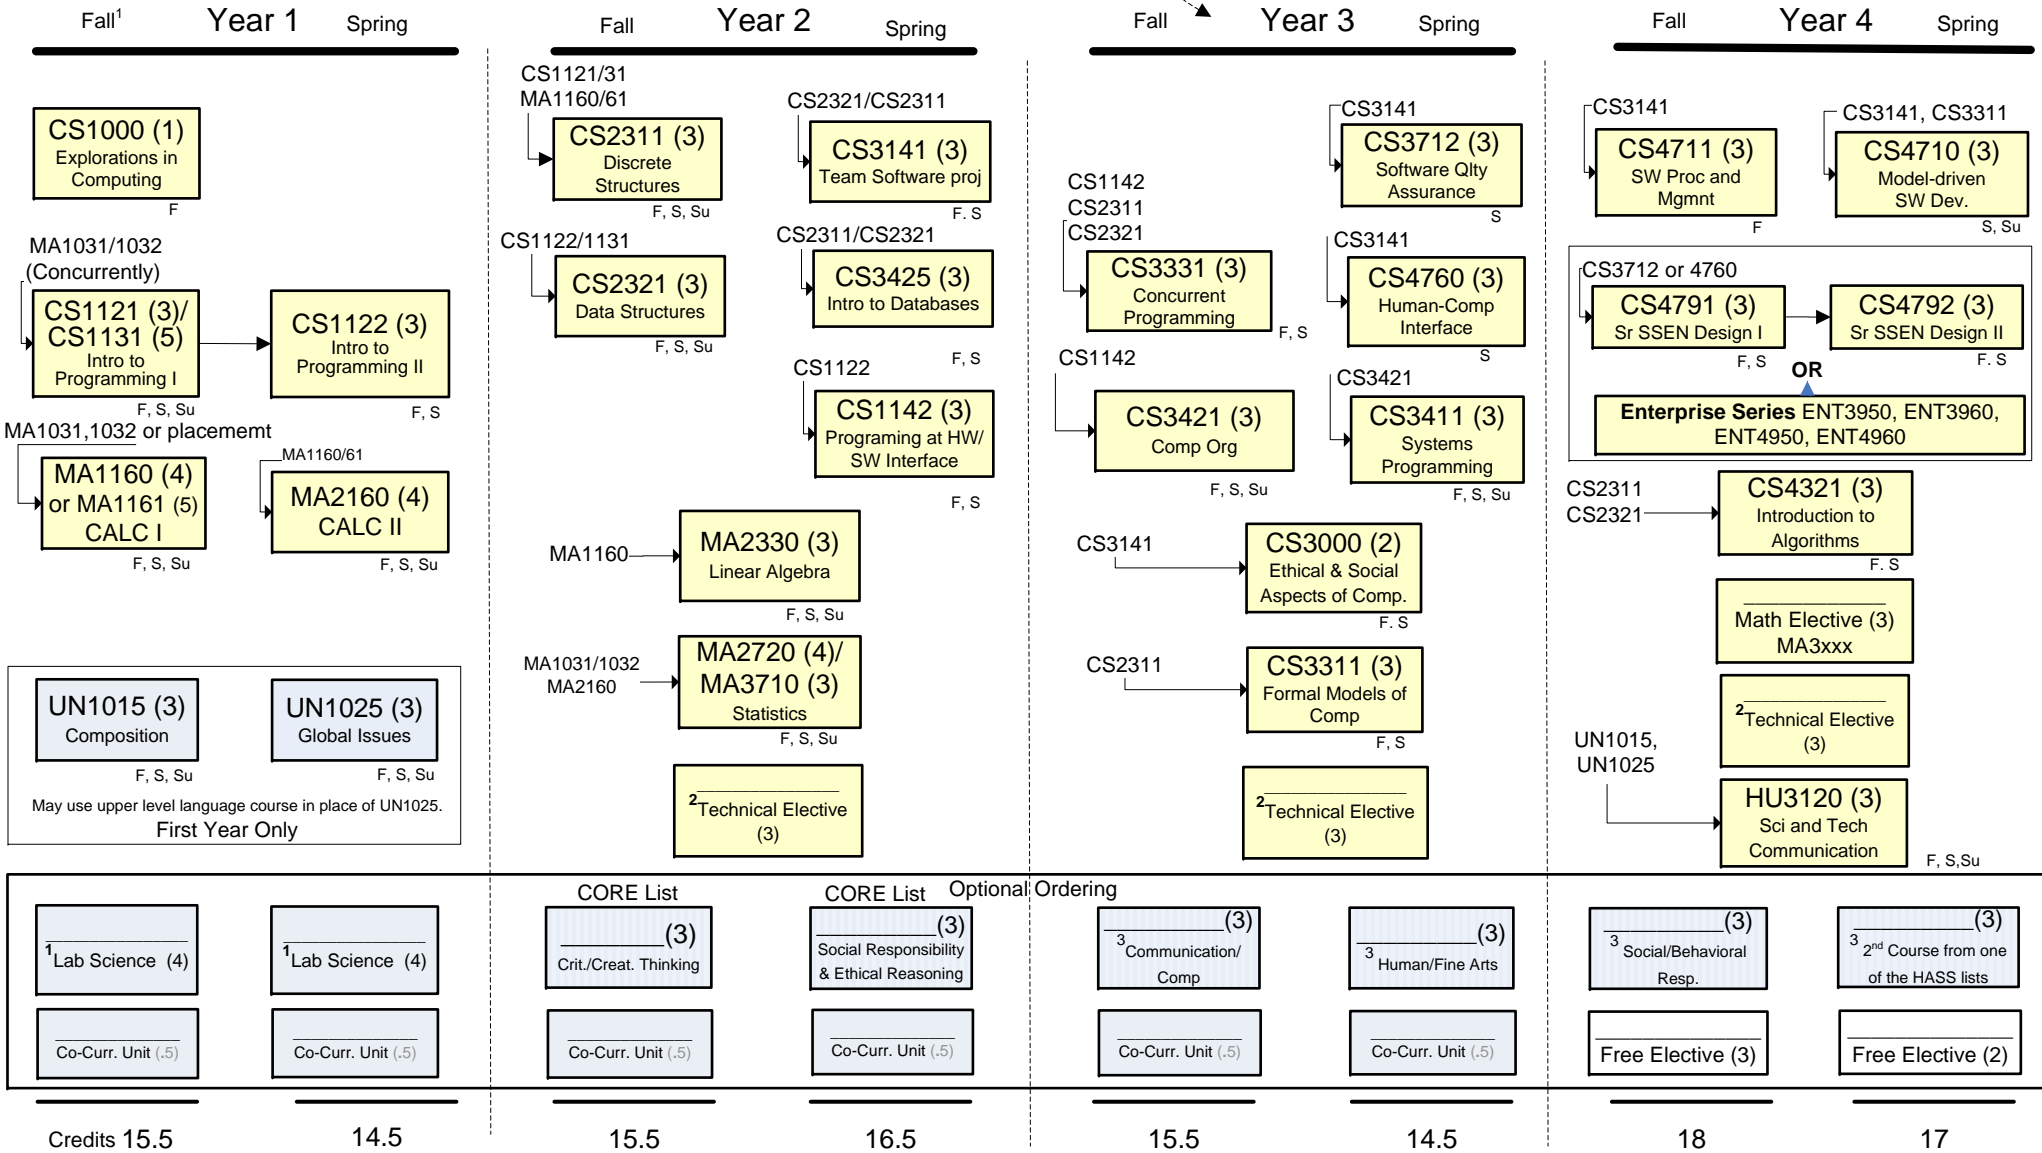

**SAMPLE PLAN**  
Calculus-ready students  
This Flowchart is meant as a guide only, any questions about scheduling should be brought up with your academic advisor.

A good time to co-op

1) Lab Science Courses: Need 8 total credits, two different disciplines (BL,CH,FW,GE,PH, etc), one course must include course & lab. Pick courses off the Science Course list from the Gen Ed STEM list.  
 2) Technical Electives: List available on CS advising site  
 3) HASS (Humanities & Fine Arts, Social & Behavioral Sciences) electives: 6 credits must be upper division 3000-4000 level - UN1015 and UN1025 are prerequisites for all upper division HASS courses.

Prerequisite Course → Yellow boxes are Major Specific courses  
 Blue Boxes are General Education Courses

Total 125 plus 3 units co-curricular activities