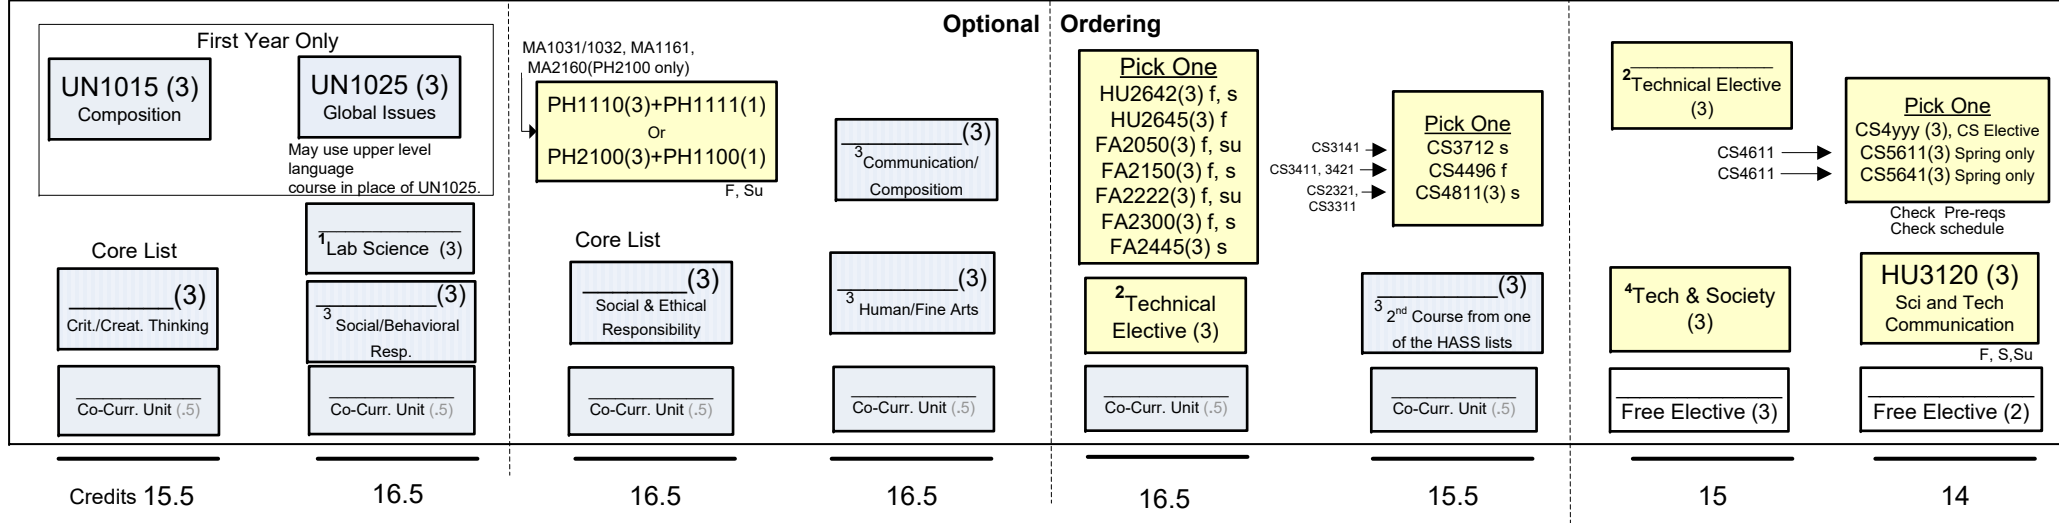

SAMPLE PLAN
Calculus-ready students
This Flowchart is meant as a guide only, any questions about scheduling should be brought up with your academic advisor.

Last Update
September 20, 2018

A good time to co-op

1) Lab Science Courses: Need 7 total credits, two different disciplines (BL,CH,FW,GE,PH, etc), one course must include course & lab. Pick courses off the Science Course list from the Gen Ed STEM list.
 2) Technical Electives: List available on CS advising site
 3) HASS (Humanities & Fine Arts, Social & Behavioral Sciences) electives: 6 credits must be upper division 3000-4000 level - UN1015 and UN1025 are prerequisites for all upper division HASS courses.
 4)Tech & Society: Select one of the following: SS3510, SS3511, SS3520, SS 3530, SS3580, SS3630, SS3800, SS3801, SS3820, SS3581, HU3701, HU3710, HU3810, MA4945

Prerequisite Course → Yellow boxes are Major Specific courses Blue Boxes are General Education Courses

Total 123 plus 3 units co-curricular activities