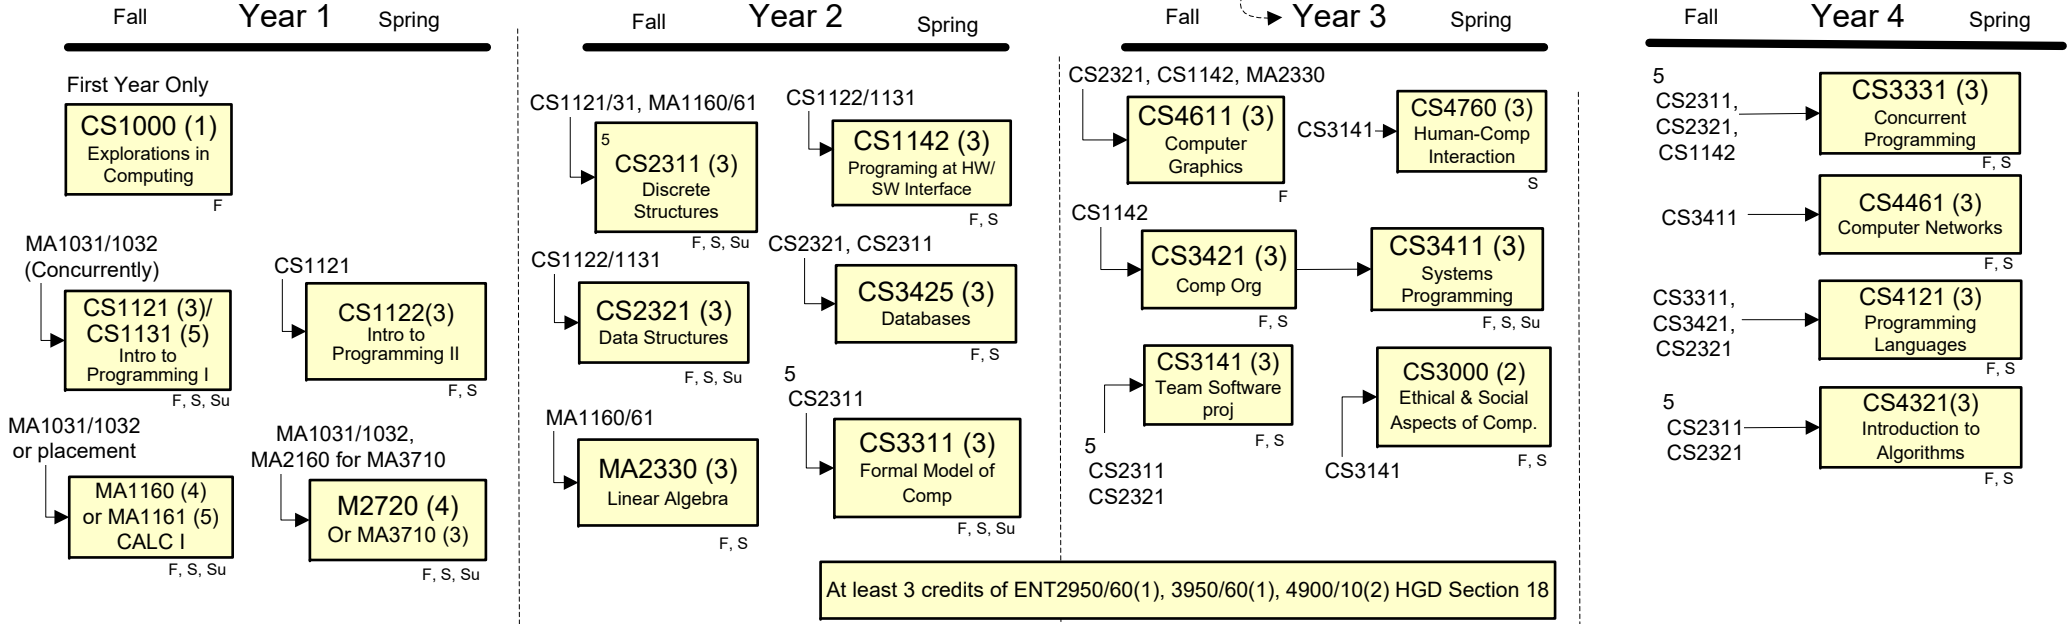

SAMPLE PLAN
Calculus-ready students
This Flowchart is meant as a guide only, any questions about scheduling should be brought up with your academic advisor.

Last Update
September 20, 2018

A good time to co-op

1) Lab Science Courses: Need 7 total credits, two different disciplines (BL,CH,FW,GE,PH, etc), one course must include course & lab. Pick courses off the Science Course list from the Gen Ed STEM list.
 2) Technical Electives: List available on CS advising site
 3) HASS (Humanities & Fine Arts, Social & Behavioral Sciences) electives: 6 credits must be upper division 3000-4000 level - UN1015 and UN1025 are prerequisites for all upper division HASS courses.
 4)Tech & Society: Select one of the following: SS3510, SS3511, SS3520, SS 3530, SS3580, SS3630, SS3800, SS3801, SS3820, SS3581, HU3701, HU3710, HU3810, MA4945

Prerequisite Course → Yellow boxes are Major Specific courses Blue Boxes are General Education Courses

Total 123 plus 3 units co-curricular activities