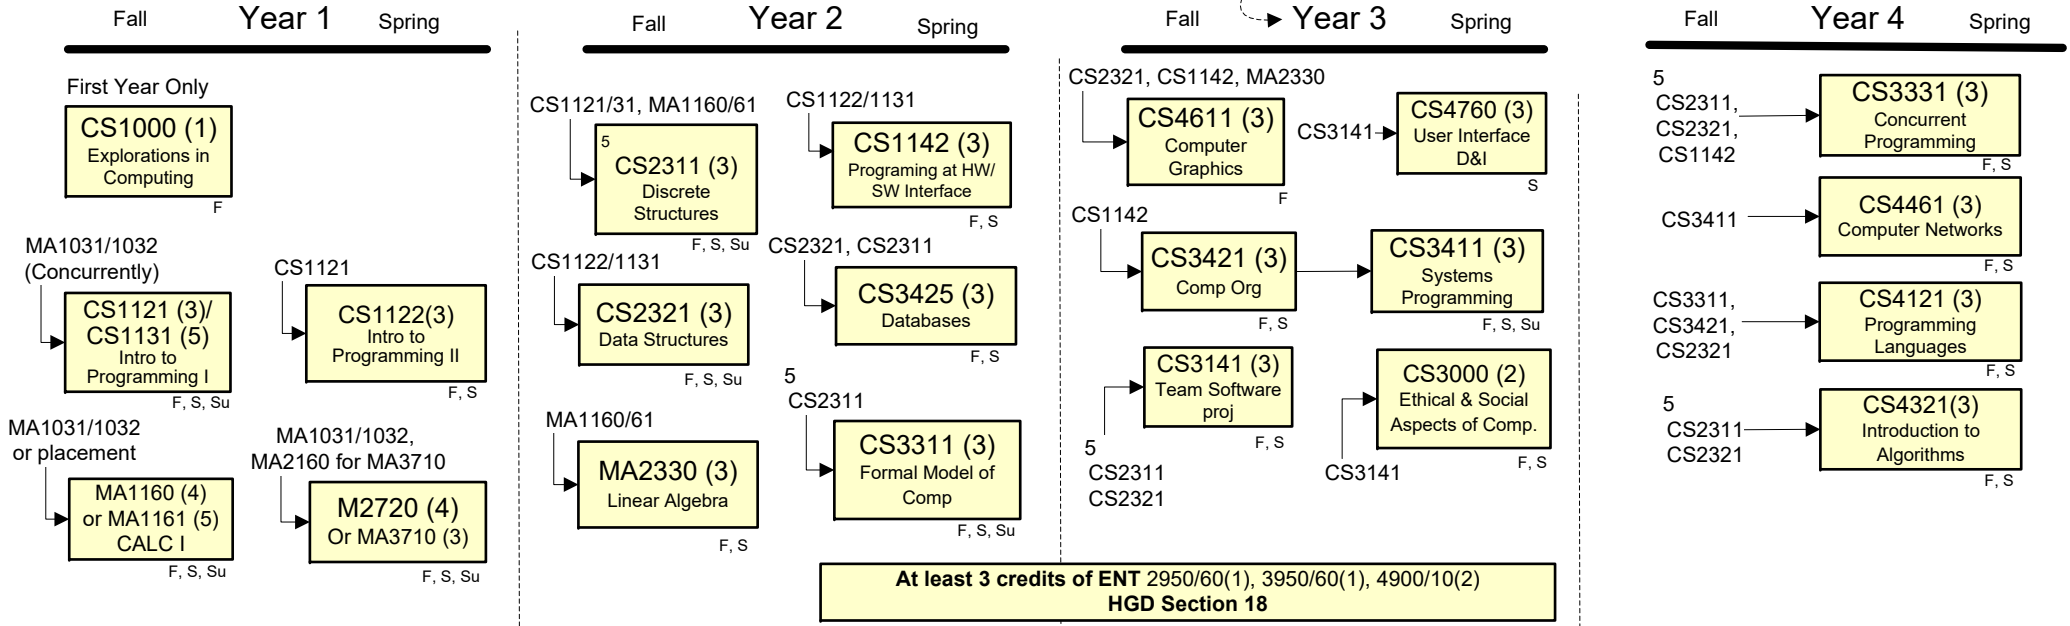

SAMPLE PLAN
Calculus-ready students
This Flowchart is meant as a guide only, any questions about scheduling should be brought up with your academic advisor.

A good time to co-op

1) Lab Science Courses: Need 7 total credits, two different disciplines (BL,CH,FW,GE,PH, etc), one course must include course & lab. Pick courses off the Science Course list from the Gen Ed STEM list.
 2) Technical Electives: List available on CS advising site
 3) HASS (Humanities & Fine Arts, Social & Behavioral Sciences) electives: 6 credits must be upper division 3000-4000 level - UN1015 and UN1025 are prerequisites for all upper division HASS courses.
 4) Tech & Society: Select one of the following: SS3510, SS3511, SS3520, SS 3530, SS3580, SS3630, SS3800, SS3801, SS3820, SS3581, HU3701, HU3710, HU3810, MA4945

Prerequisite Course → **Yellow boxes are Major Specific courses** **Blue Boxes are General Education Courses**

Total 123
 plus 3 units
 co-curricular
 activities