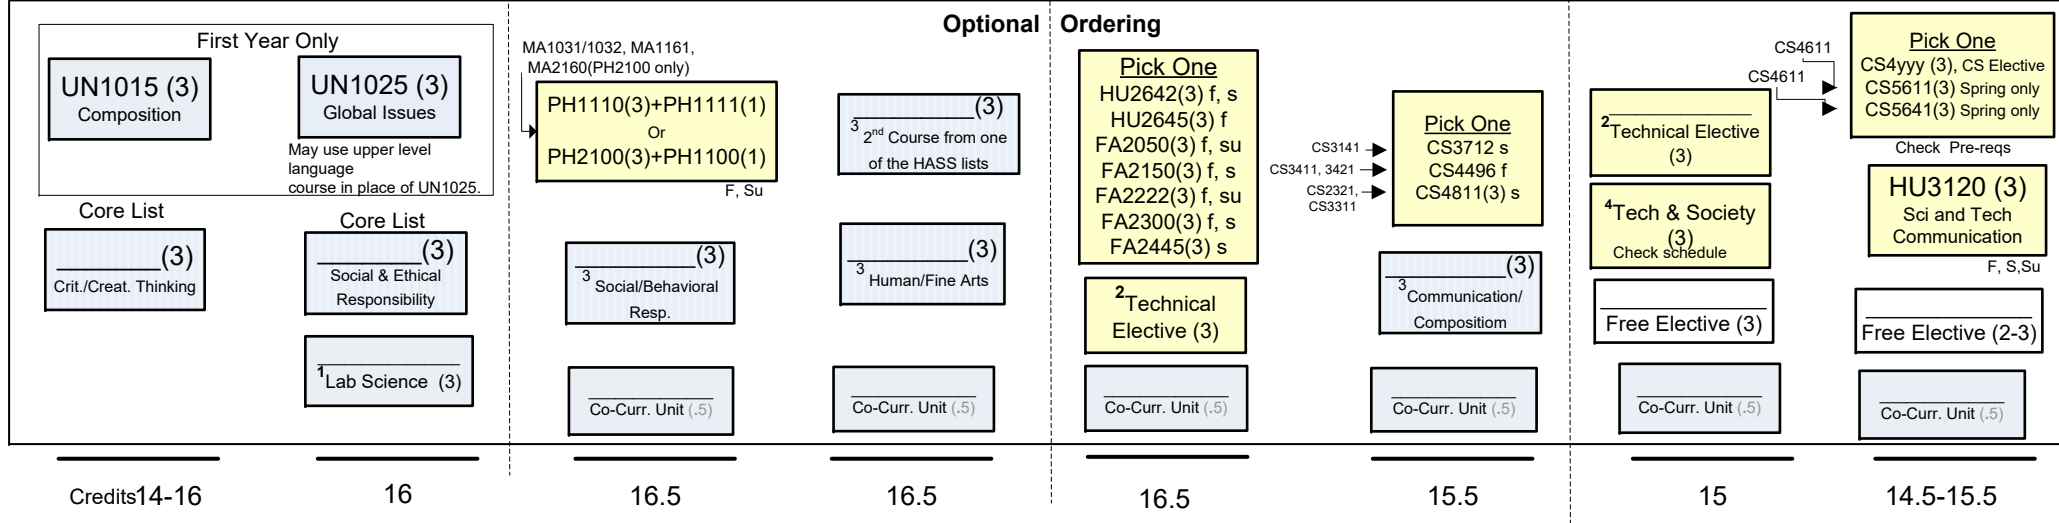

SAMPLE PLAN
Calculus-ready students
This Flowchart is meant as a guide only, any questions about scheduling should be brought up with your academic advisor.

A good time to co-op

1) Lab Science Courses: Need 7 total credits, two different disciplines (BL,CH,FW,GE,PH, etc), one course must include course & lab. Pick courses off the Science Course list from the Gen Ed STEM list.
 2) Technical Electives: List available on CS advising site
 3) HASS (Humanities & Fine Arts, Social & Behavioral Sciences) electives: 6 credits must be upper division 3000-4000 level - UN1015 and UN1025 are prerequisites for all upper division HASS courses.
 4) Tech & Society: Select one of the following: SS3510, SS3511, SS3520, SS 3530, SS3580, SS3630, SS3800, SS3801, SS3820, SS3581, HU3701, HU3710, HU3810, MA4945

Prerequisite Course → **Yellow boxes are Major Specific courses** **Blue Boxes are General Education Courses**

Total 123
 plus 3 units
 co-curricular
 activities