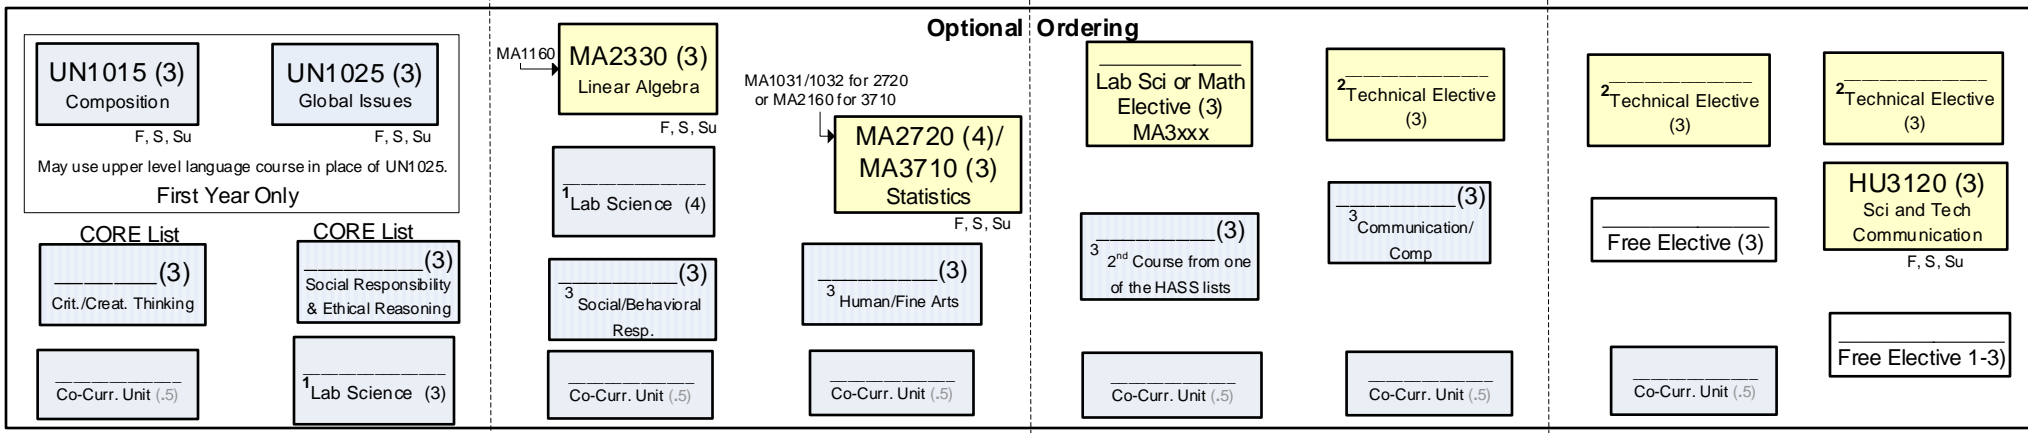

SAMPLE PLAN
 Calculus-ready students
 This Flowchart is meant as a guide only, any questions about scheduling should be brought up with your academic advisor.

A good time to co-op

Credits 14-16

16

16.5

16.5

15.5

16.5

14.5-15.5

16-18

- 1) Lab Science Courses: Need 7 total credits, two different disciplines (BL, CH, FW, GE, PH, etc), one course must include course & lab. Pick courses off the Science Course list from the Gen Ed STEM list.
- 2) Technical Electives: List available on CS advising site
- 3) HASS (Humanities & Fine Arts, Social & Behavioral Sciences) electives: 6 credits must be upper division 3000-4000 level - UN1015 and UN1025 are prerequisites for all upper division HASS courses.
- 4) MA3210 Intro to Combinatorics can be used in place of CS2311 Discrete Structures and used for any CS course that has CS2311 as a pre-req.