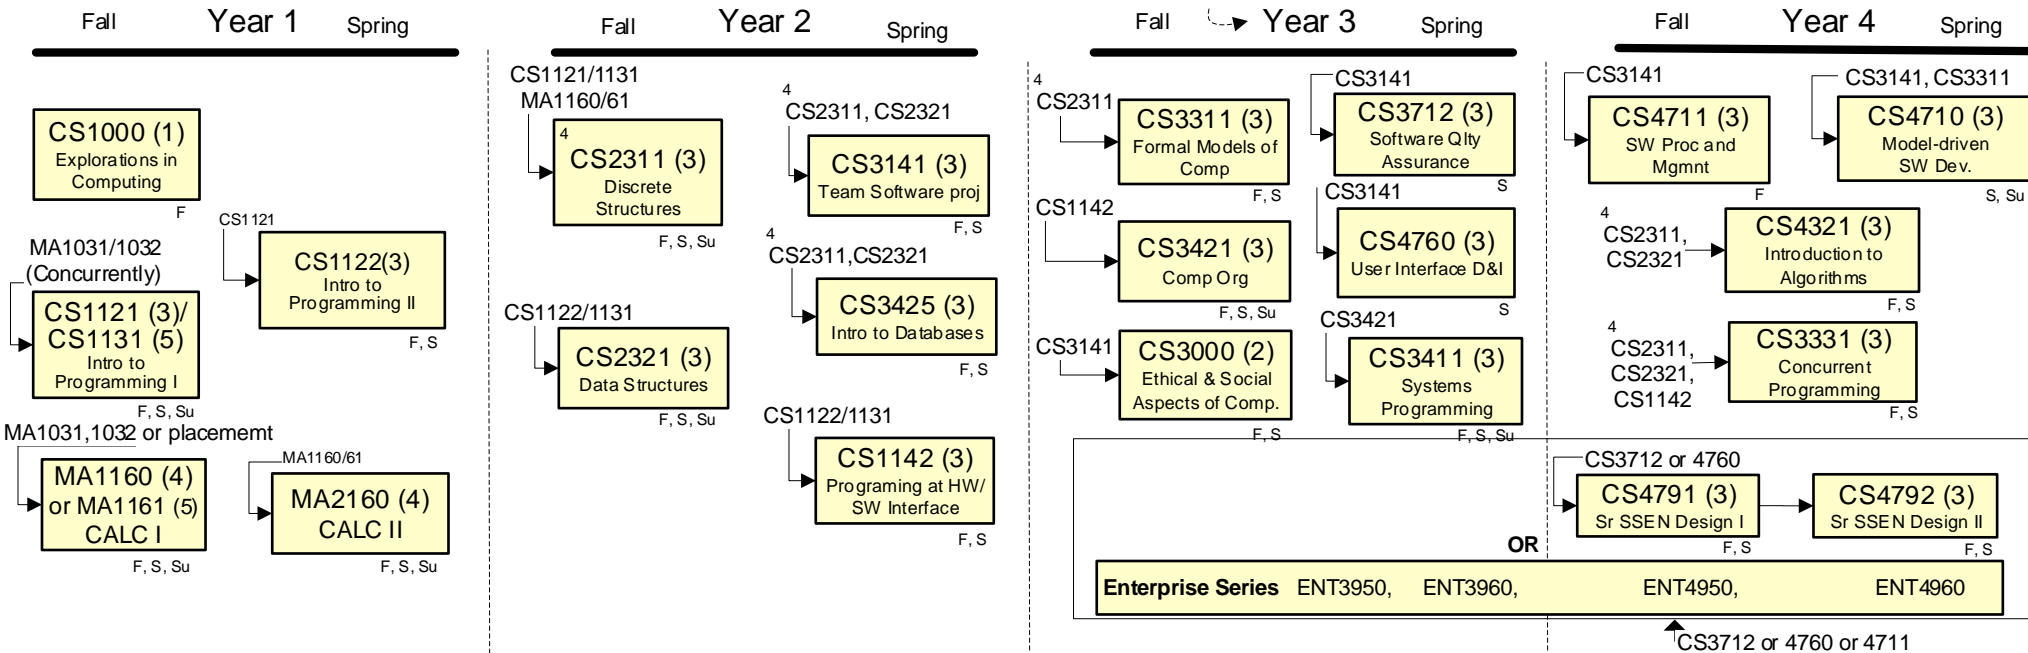

SAMPLE PLAN
 Calculus-ready students
 This Flowchart is meant as a guide only, any questions about scheduling should be brought up with your academic advisor.

A good time to co-op

Credits 14-16

16

16.5

16.5

15.5

16.5

14.5-15.5

16-18

- 1) Lab Science Courses: Need 7 total credits, two different disciplines (BL, CH, FW, GE, PH, etc), one course must include course & lab. Pick courses off the Science Course list from the Gen Ed STEM list.
- 2) Technical Electives: List available on CS advising site
- 3) HASS (Humanities & Fine Arts, Social & Behavioral Sciences) electives: 6 credits must be upper division 3000-4000 level - UN1015 and UN1025 are prerequisites for all upper division HASS courses.
- 4) MA3210 Intro to Combinatorics can be used in place of CS2311 Discrete Structures and used for any CS course that has CS2311 as a pre-req.