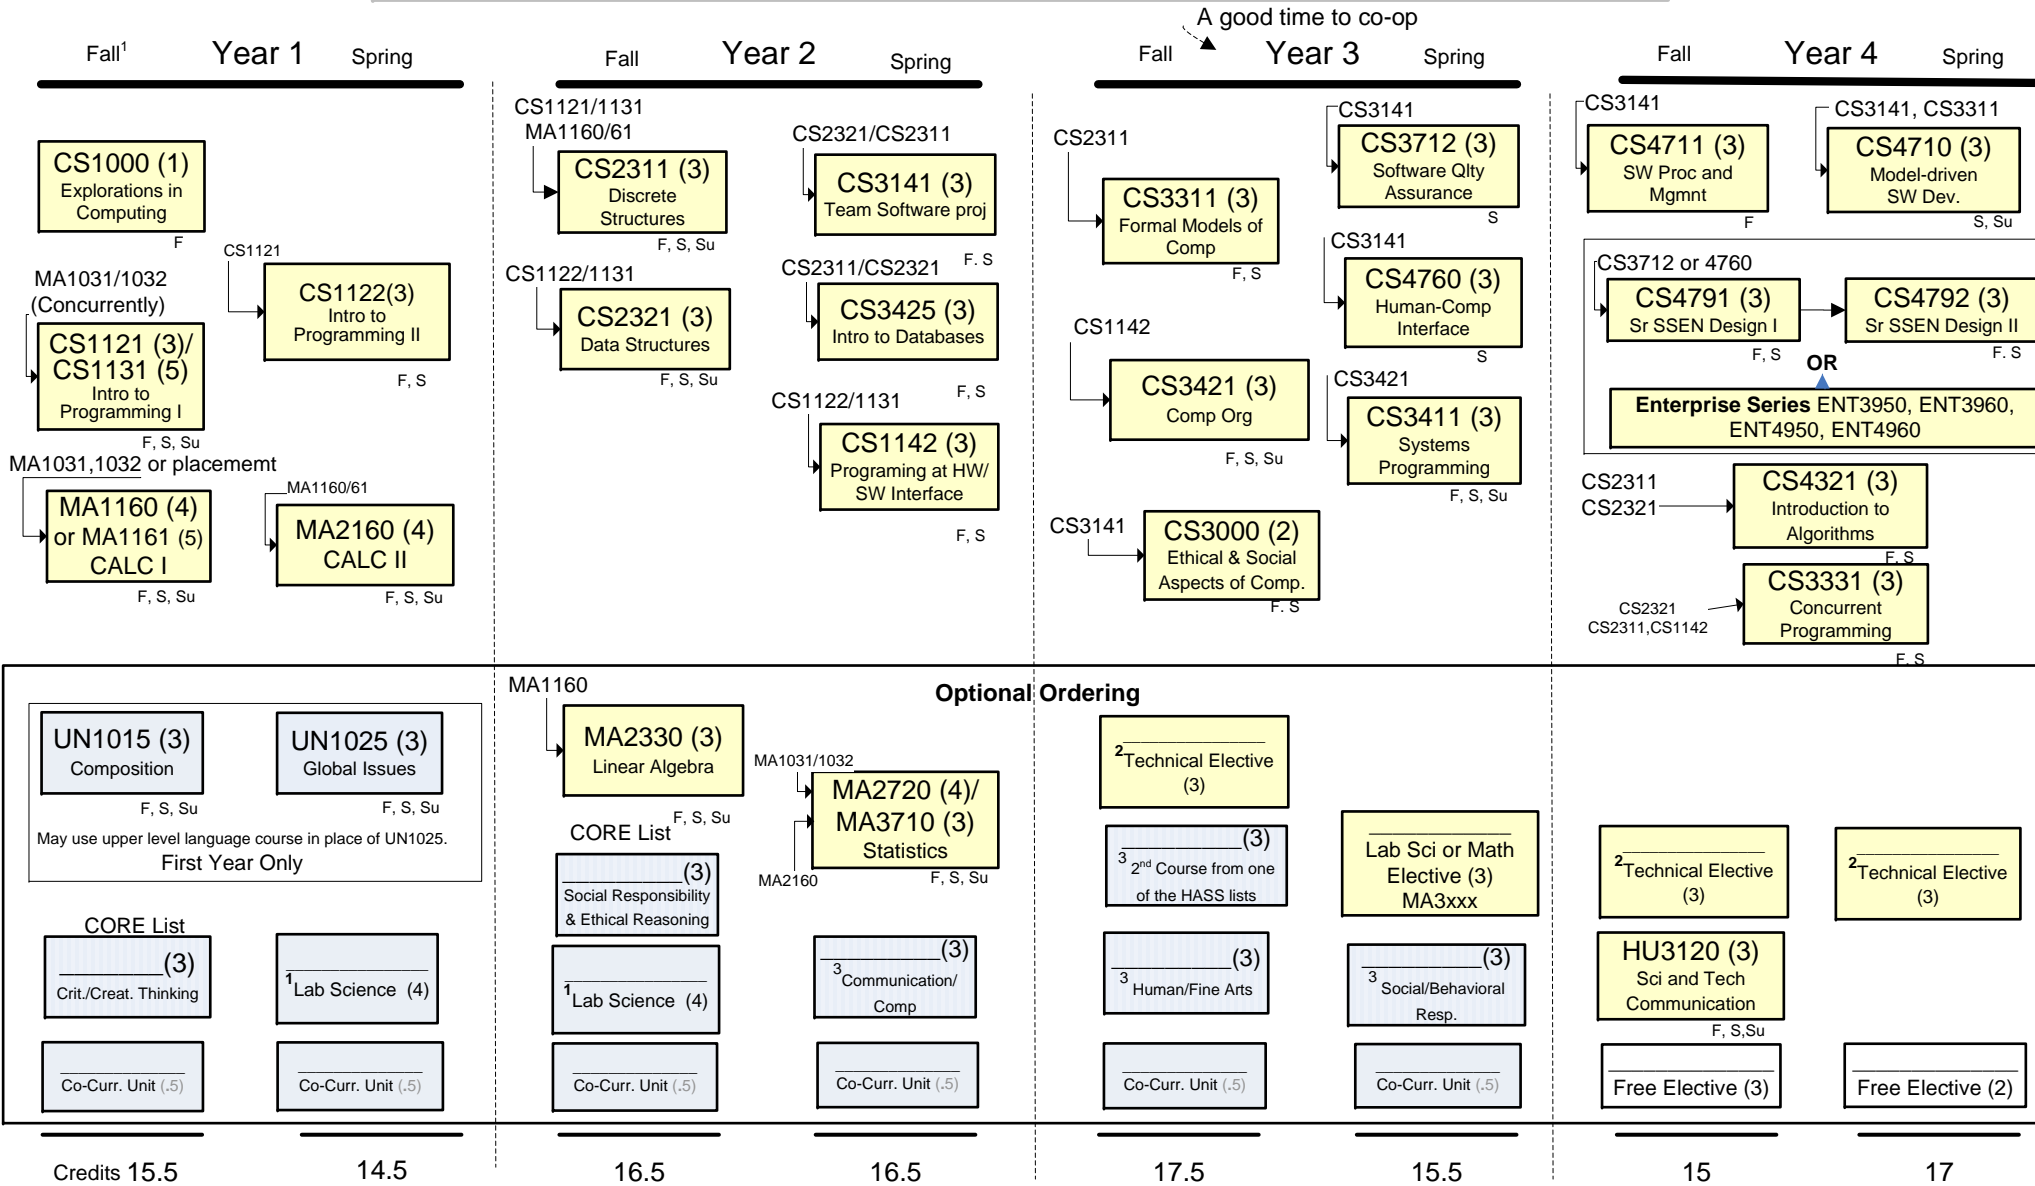

**SAMPLE PLAN**  
Calculus-ready students  
**This Flowchart is meant as a guide only, any questions about scheduling should be brought up with your academic advisor.**

1) Lab Science Courses: Need 8 total credits, two different disciplines (BL,CH,FW,GE,PH, etc), one course must include course & lab. Pick courses off the Science Course list from the Gen Ed STEM list.  
2) Technical Electives: List available on CS advising site  
3) HASS (Humanities & Fine Arts, Social & Behavioral Sciences) electives: 6 credits must be upper division 3000-4000 level - UN1015 and UN1025 are prerequisites for all upper division HASS courses.

Prerequisite Course → Yellow boxes are Major Specific courses Blue Boxes are General Education Courses

**Total 125**  
plus 3 units  
co-curricular  
activities