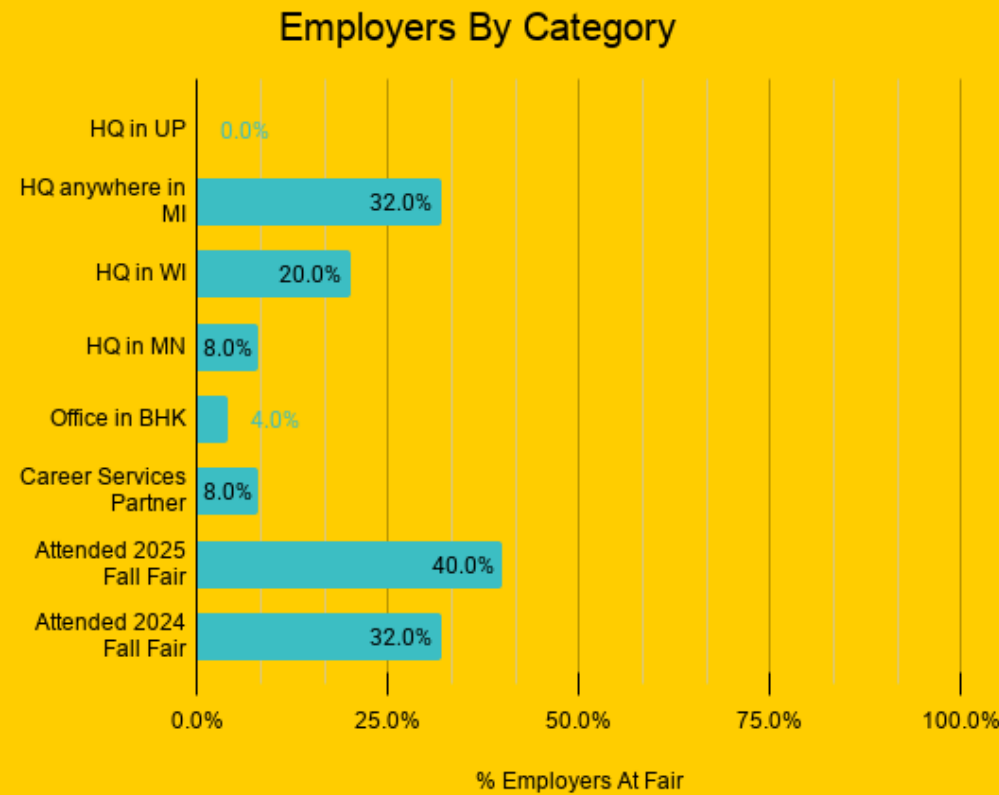

## Career Fair Key Metrics

Employers registered	<b>25</b>
CSPP Members Attending	<b>1</b>
Total Group Sessions Available	<b>4</b>
Total 1:1 Sessions Available	<b>451</b>

Job Types

Rank	Employer Name	LinkedIn # Alum
1	Cummins Inc.	201
2	Wisconsin Department of Transportation	39
3	Packaging Corporation of America	29
4	Munson Healthcare	25
5	MSA Professional Services	19
6	Fastenal Company	6
7	dSpace Inc	6
8	Materials Testing Consultants	5
9	Slate	2
10	IncredibleBank	2
11	Valbruna Stainless Inc.	1

Ranked By # Alumni Employed

Select Categories

Rank	Employer Industry	# Employers
1	Manufacturing	4
2	Other Industries	3
3	Civil Engineering	3
4	Healthcare	2
5	Government - Local, State & Federal	2

Industry Overview