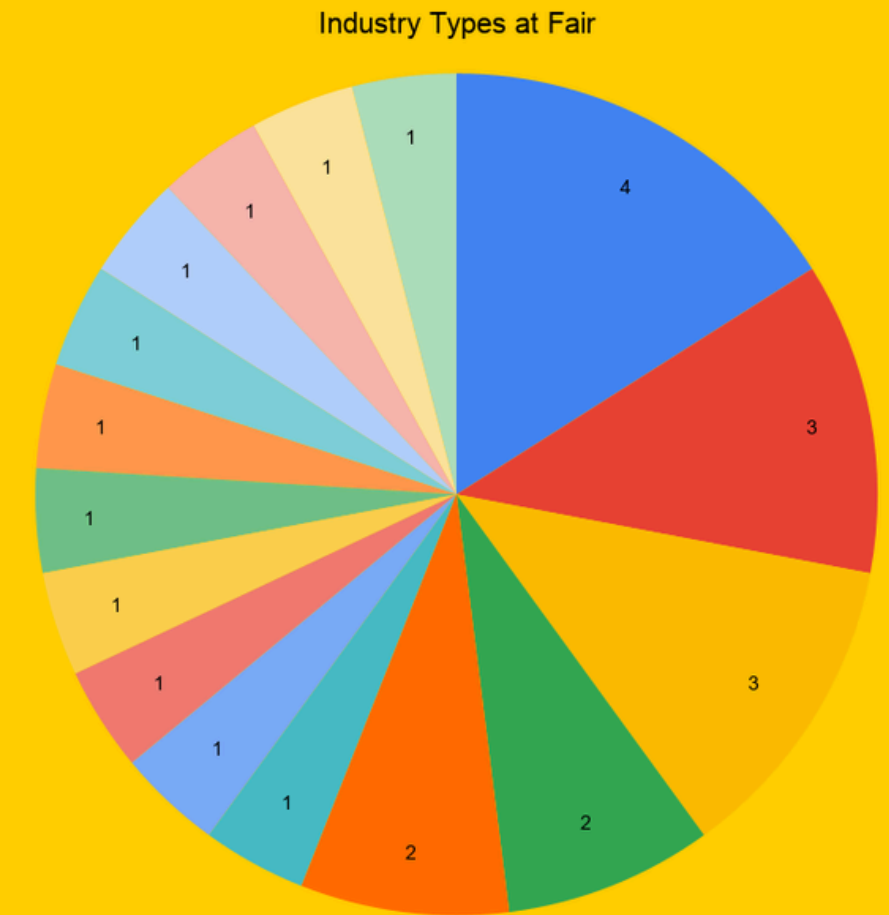

# VIRTUAL FAIR

Spring 2026

## Career Fair Key Metrics

Employers registered	<b>25</b>
CSPP Members Attending	<b>1</b>
Total Group Sessions Available	<b>4</b>
Total 1:1 Sessions Available	<b>451</b>

Job Types

Rank	Employer Name	LinkedIn # Alum
1	Cummins Inc.	201
2	Wisconsin Department of Transportation	39
3	Packaging Corporation of America	29
4	Munson Healthcare	25
5	MSA Professional Services	19
6	Fastenal Company	6
7	dSpace Inc	6
8	Materials Testing Consultants	5
9	Slate	2
10	IncredibleBank	2
11	Valbruna Stainless Inc.	1

Top Majors Sought

Employer Size	# Employers
1 - 10	0
10 - 50	3
50 - 100	2
100 - 250	6
250 - 1,000	5
1,000 - 5,000	1
5,000 - 10,000	3
10,000 - 25,000	2
25,000+	2
NA	1

Employer Size