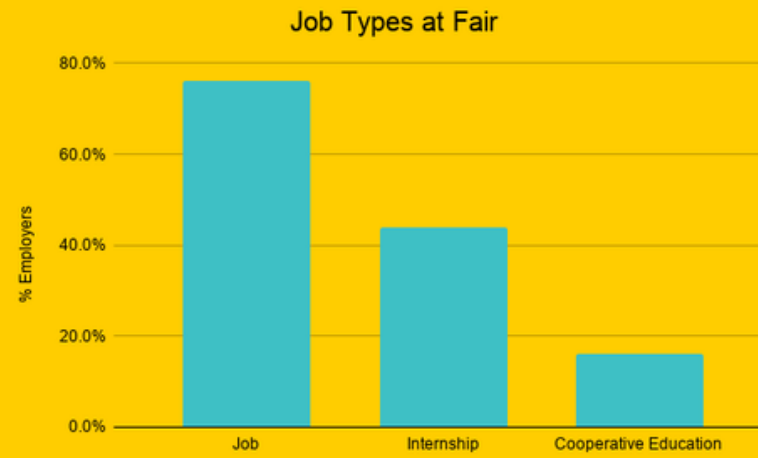

## Career Fair Key Metrics

Employers registered	<b>25</b>
CSPP Members Attending	<b>1</b>
Total Group Sessions Available	<b>4</b>
Total 1:1 Sessions Available	<b>451</b>

Job Types

Rank	Employer Name	LinkedIn # Alum
1	Cummins Inc.	201
2	Wisconsin Department of Transportation	39
3	Packaging Corporation of America	29
4	Munson Healthcare	25
5	MSA Professional Services	19
6	Fastenal Company	6
7	dSpace Inc	6
8	Materials Testing Consultants	5
9	Slate	2
10	IncredibleBank	2
11	Valbruna Stainless Inc.	1