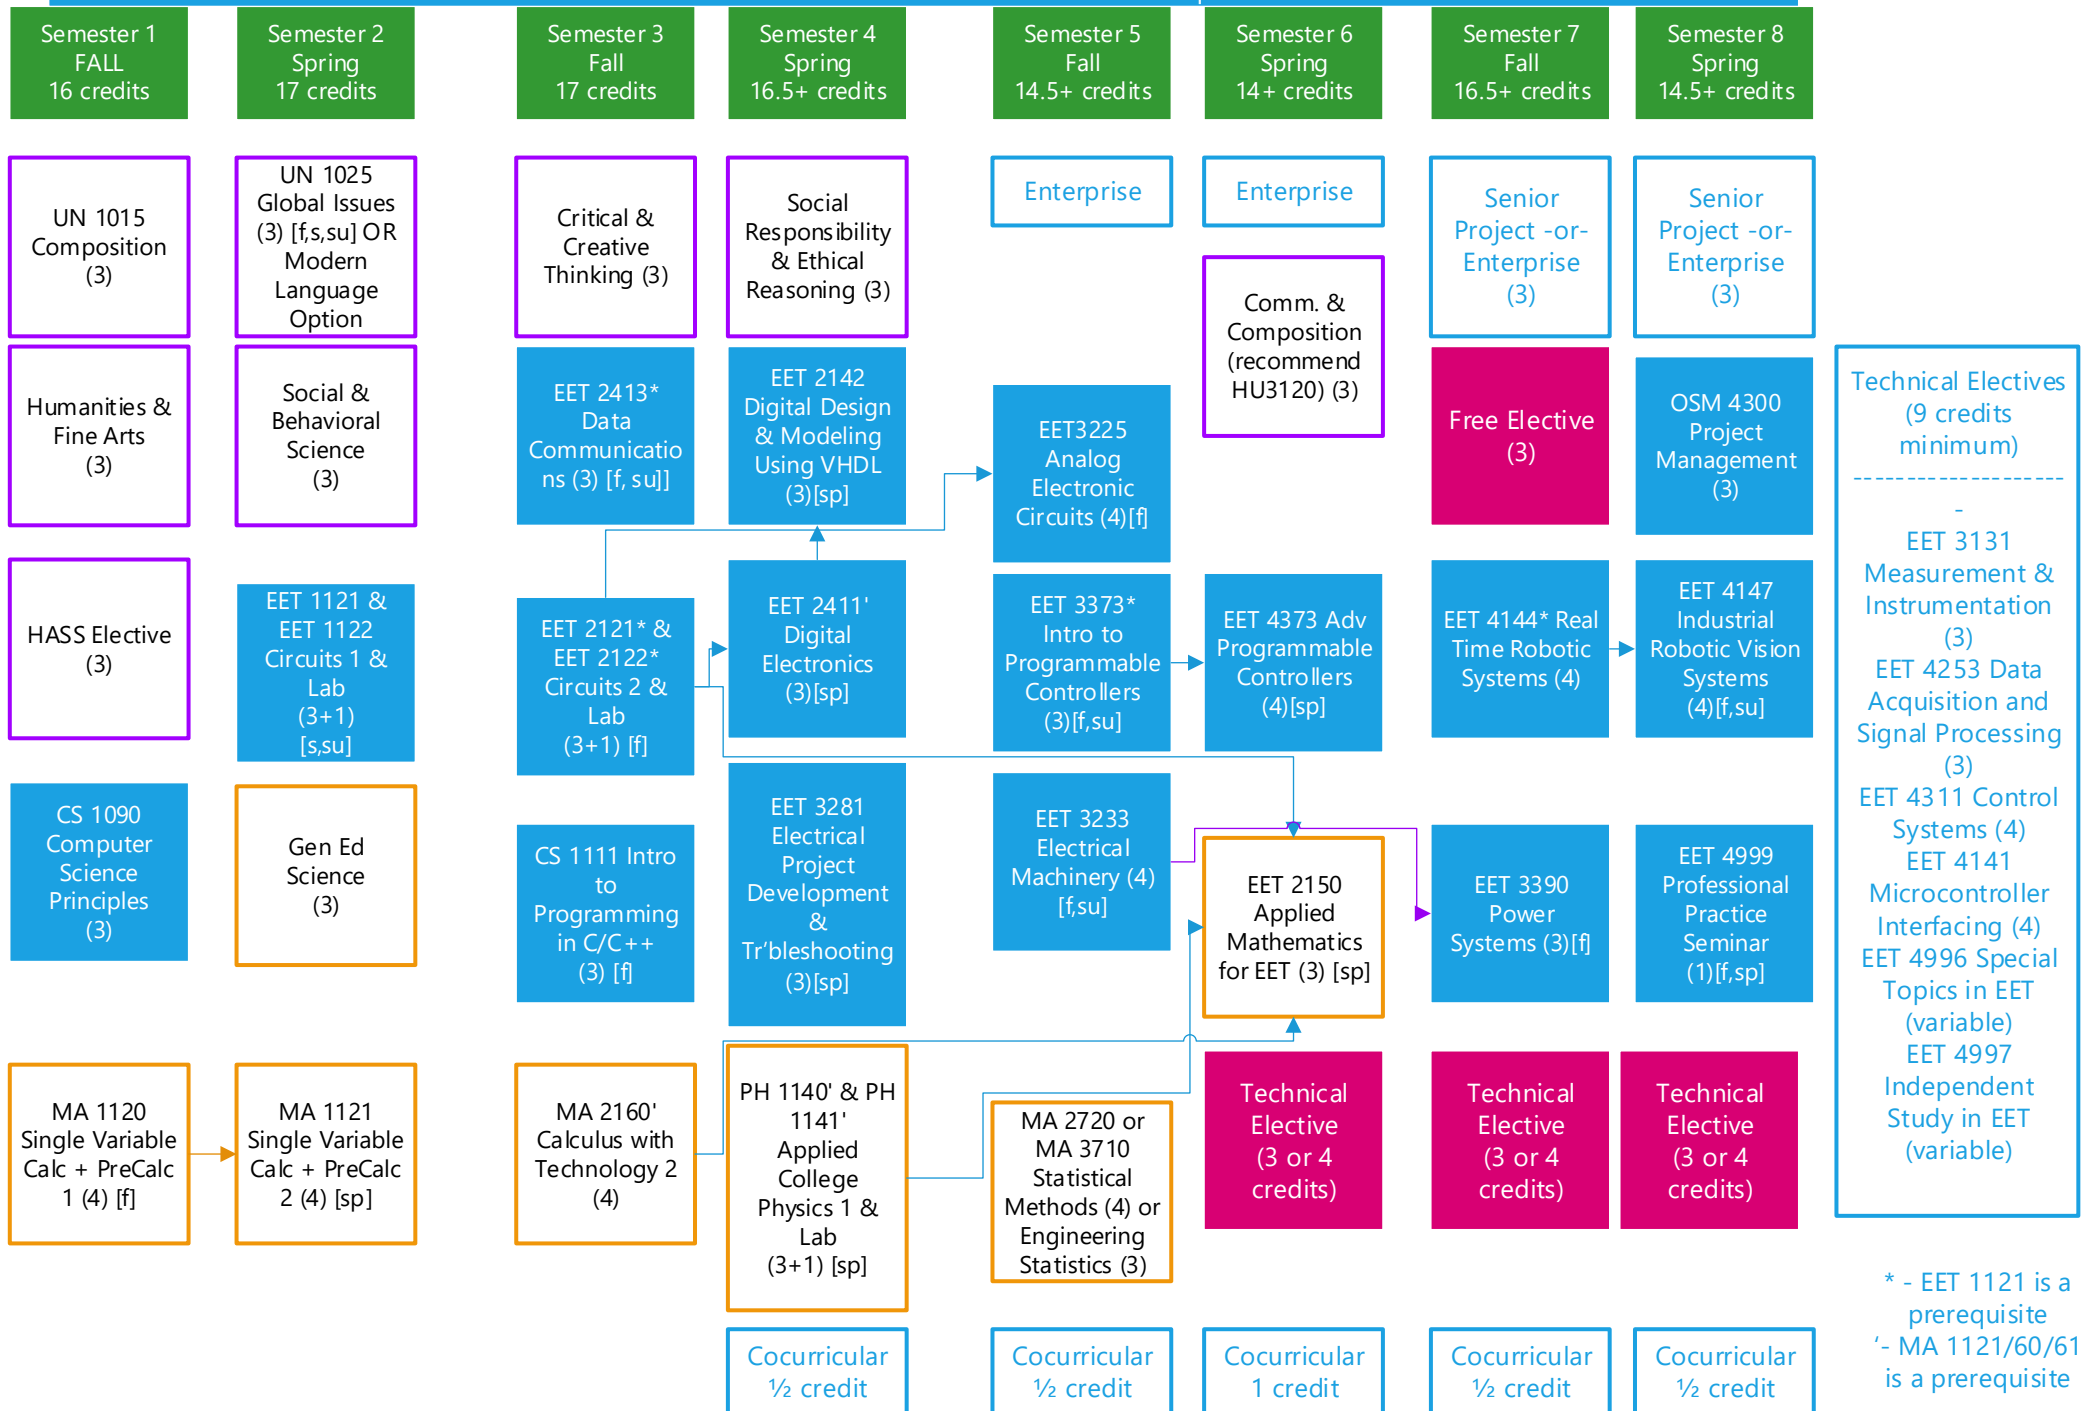

Bachelor of Science – Electrical Engineering Technology
Academic Year 2021 – 2022 --- A Possible Course Sequence

* - EET 1121 is a prerequisite
'- MA 1121/60/61 is a prerequisite