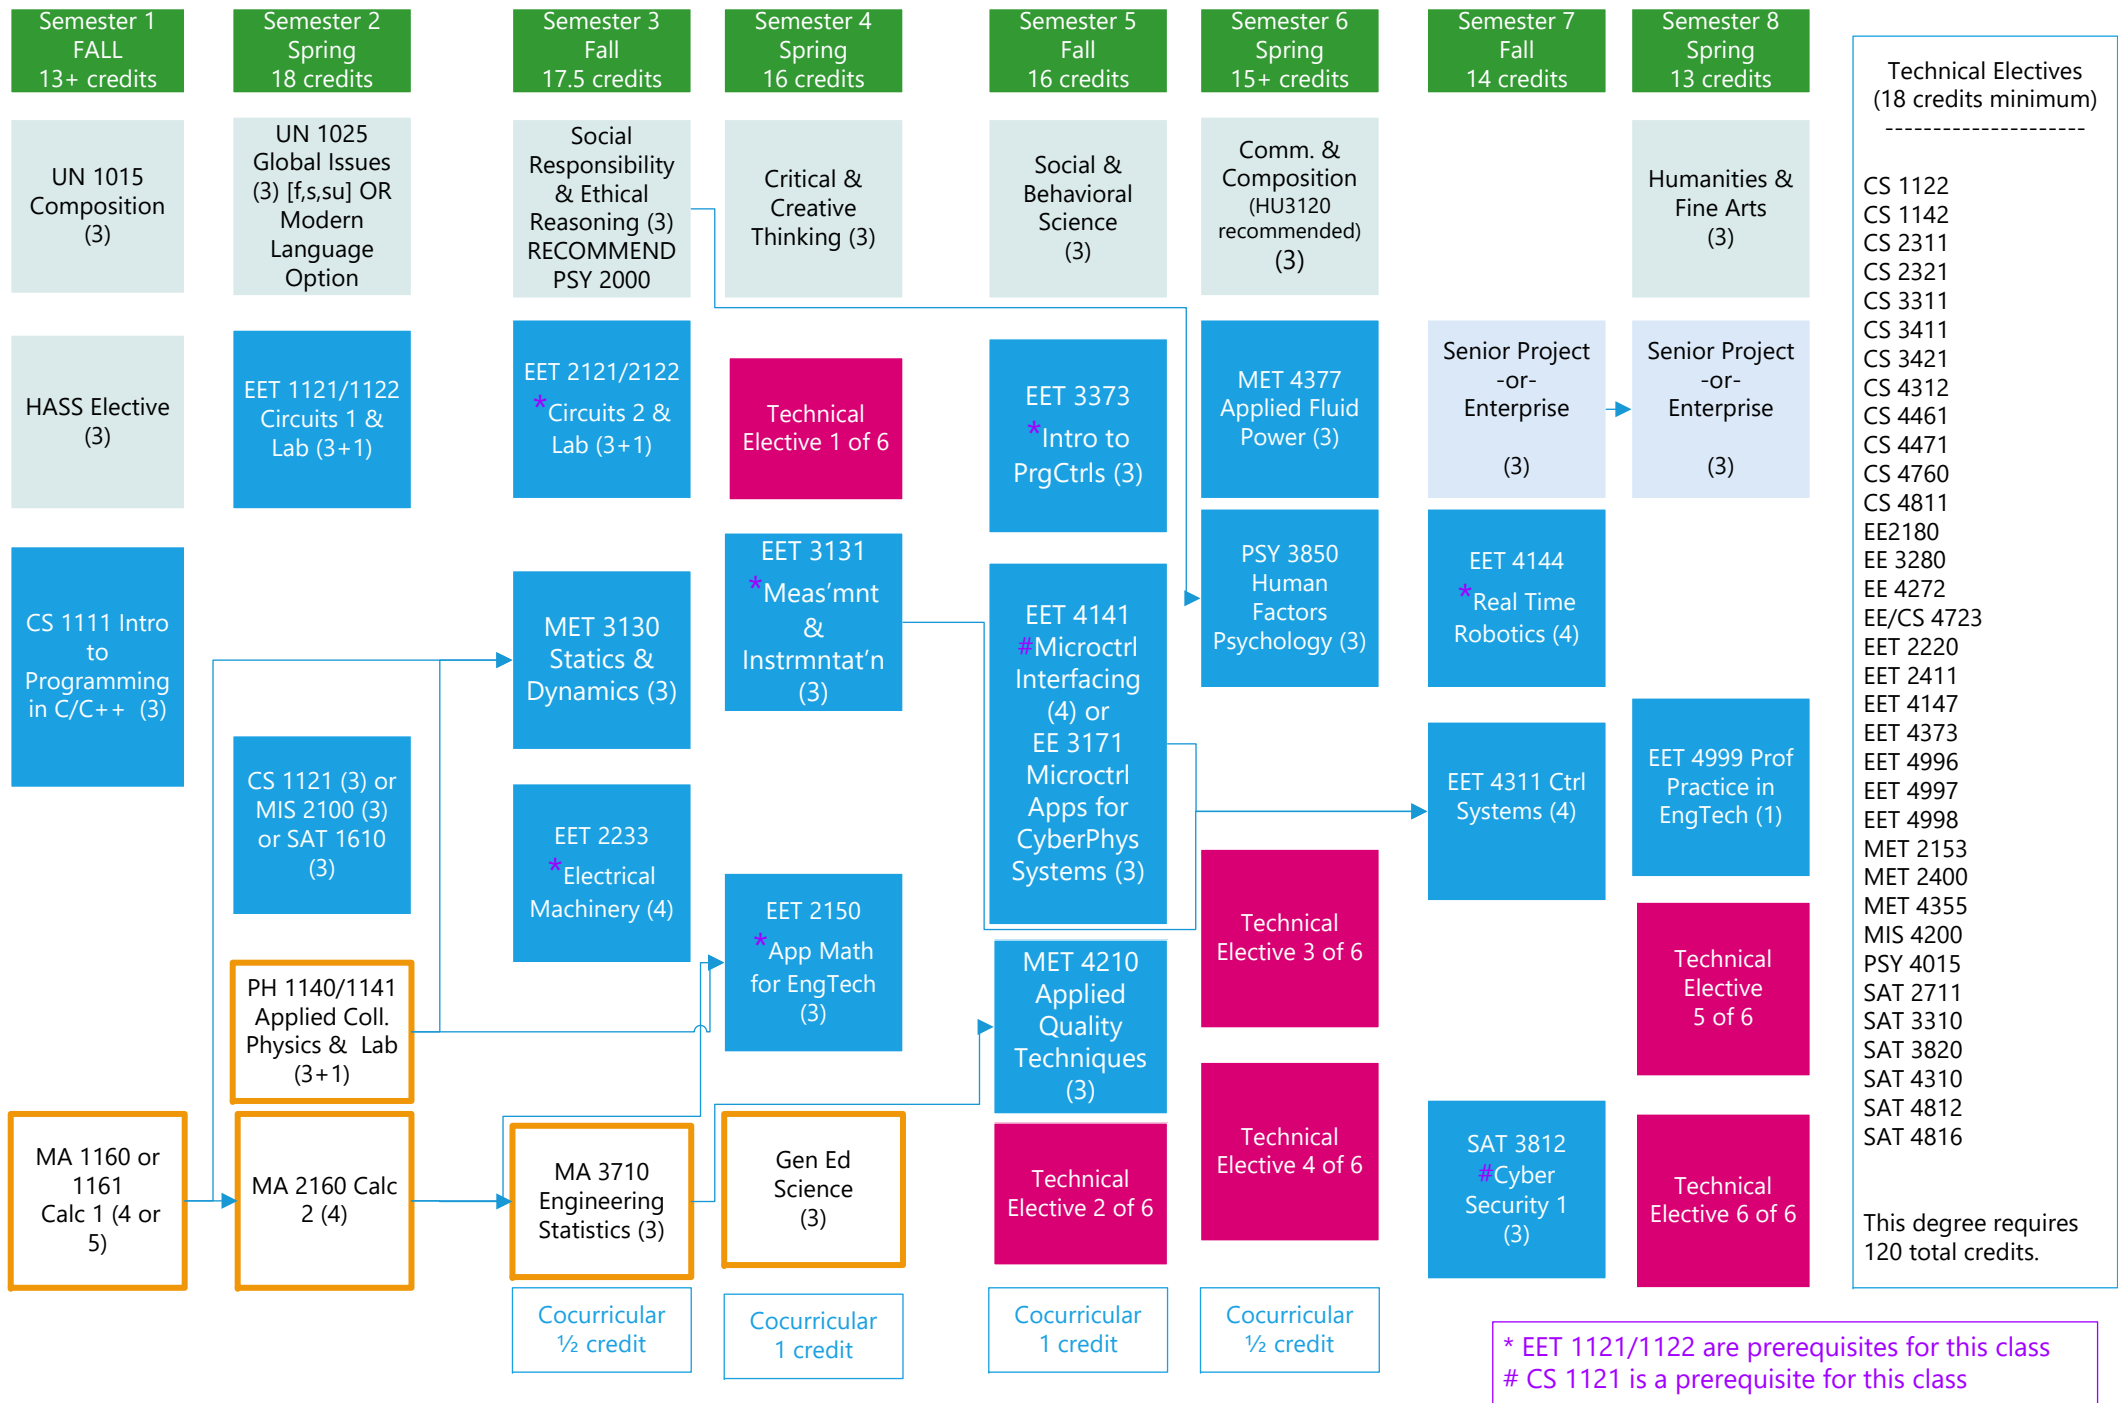

Bachelor of Science – Mechatronics
Academic Year 2022 – 2023 --- A Possible Course Sequence

* EET 1121/1122 are prerequisites for this class
CS 1121 is a prerequisite for this class