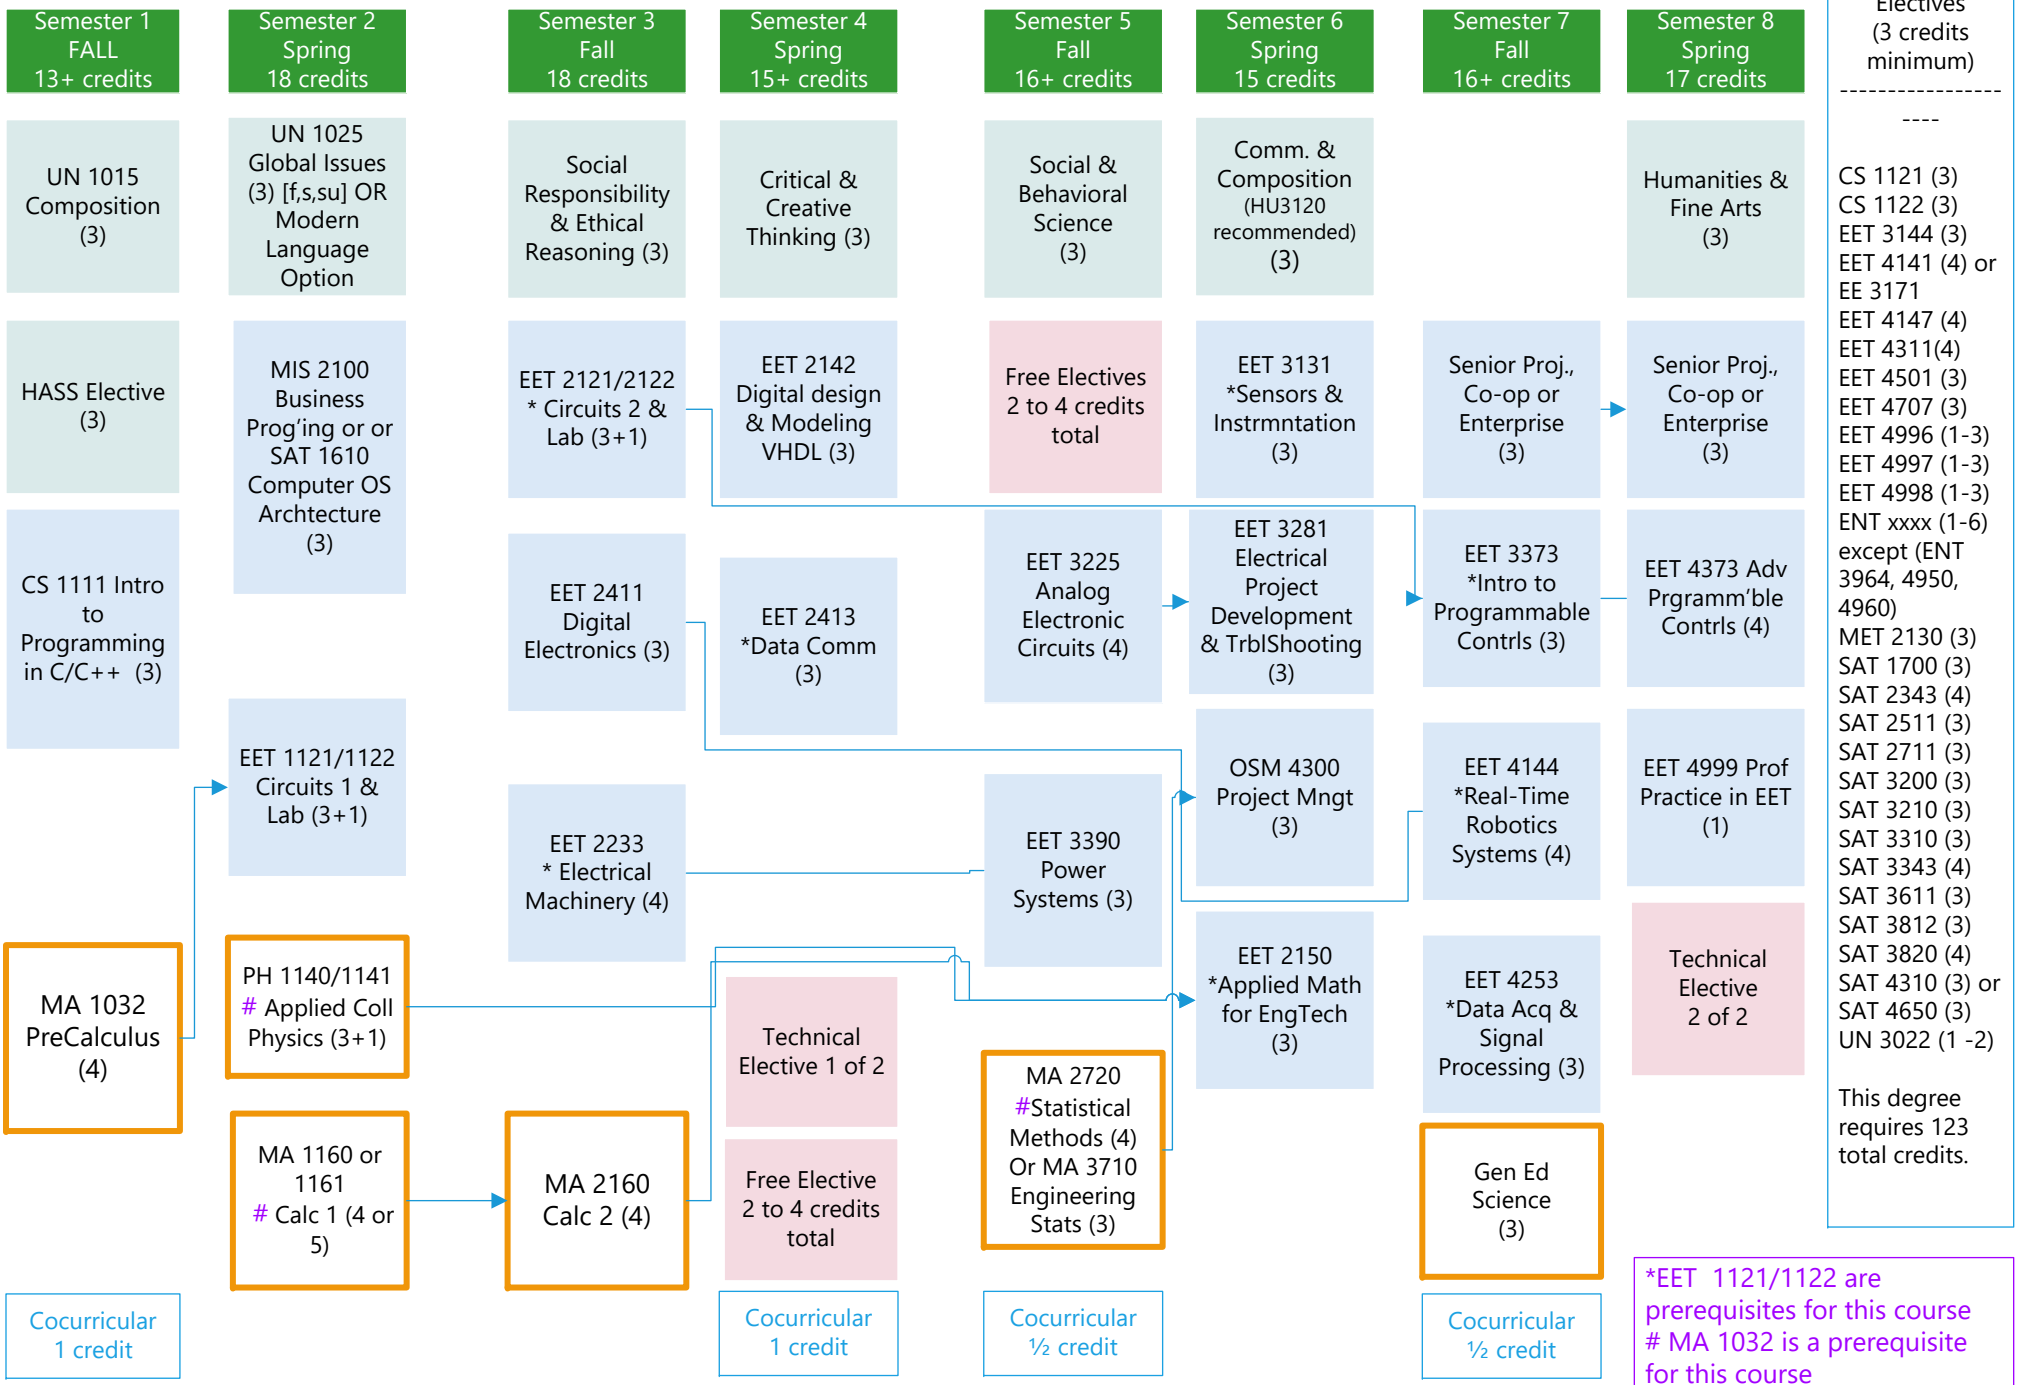

Bachelor of Science – Electrical Engineering Technology Academic Year 2023 – 2024 --- Typical Course Sequence

*EET 1121/1122 are prerequisites for this course
MA 1032 is a prerequisite for this course

See degree audit for a complete summary of degree requirements.