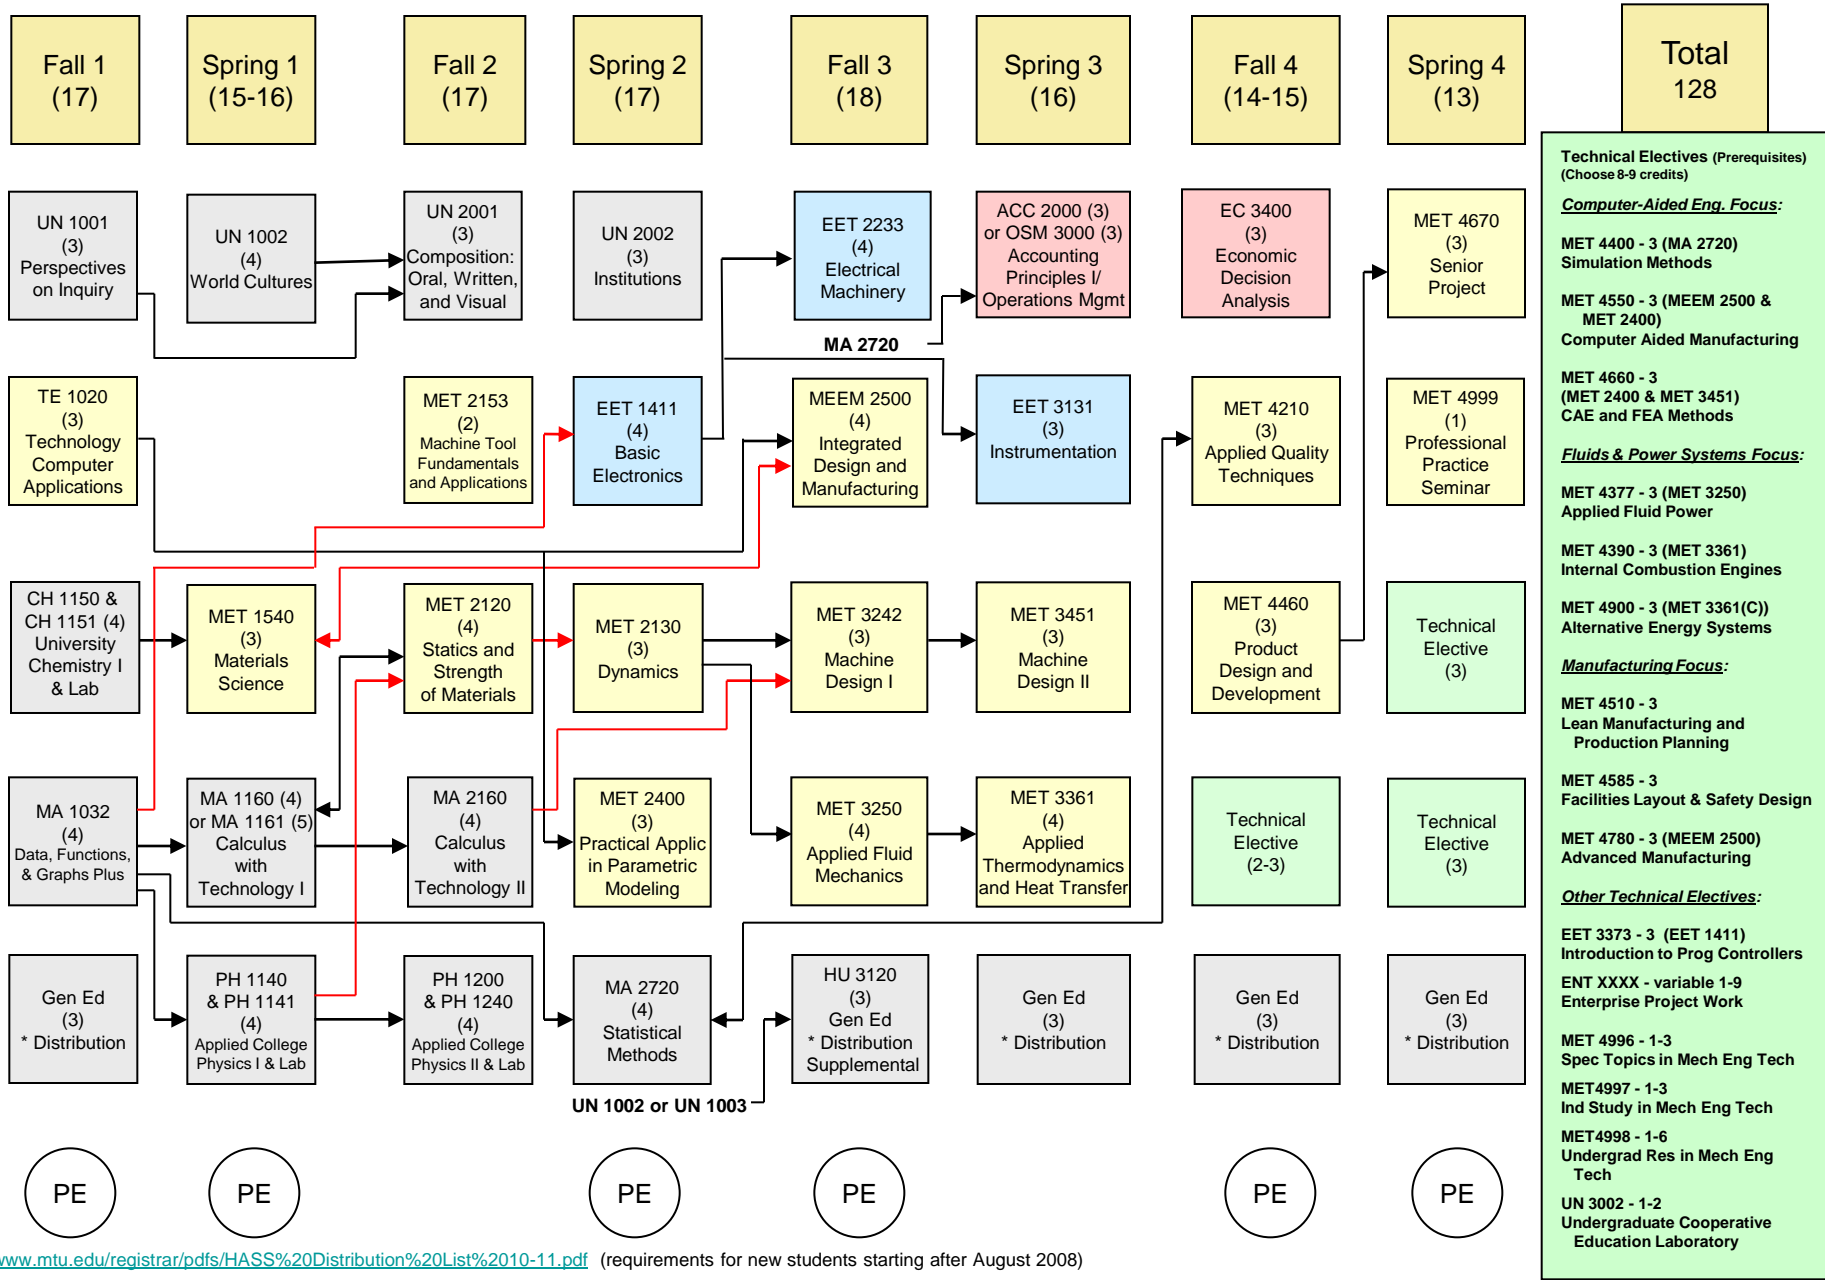

# 2011-12 BS Mechanical Engineering Technology

## Recommended Course Sequence

<http://www.mtu.edu/registrar/pdfs/HASS%20Distribution%20List%2010-11.pdf> (requirements for new students starting after August 2008)