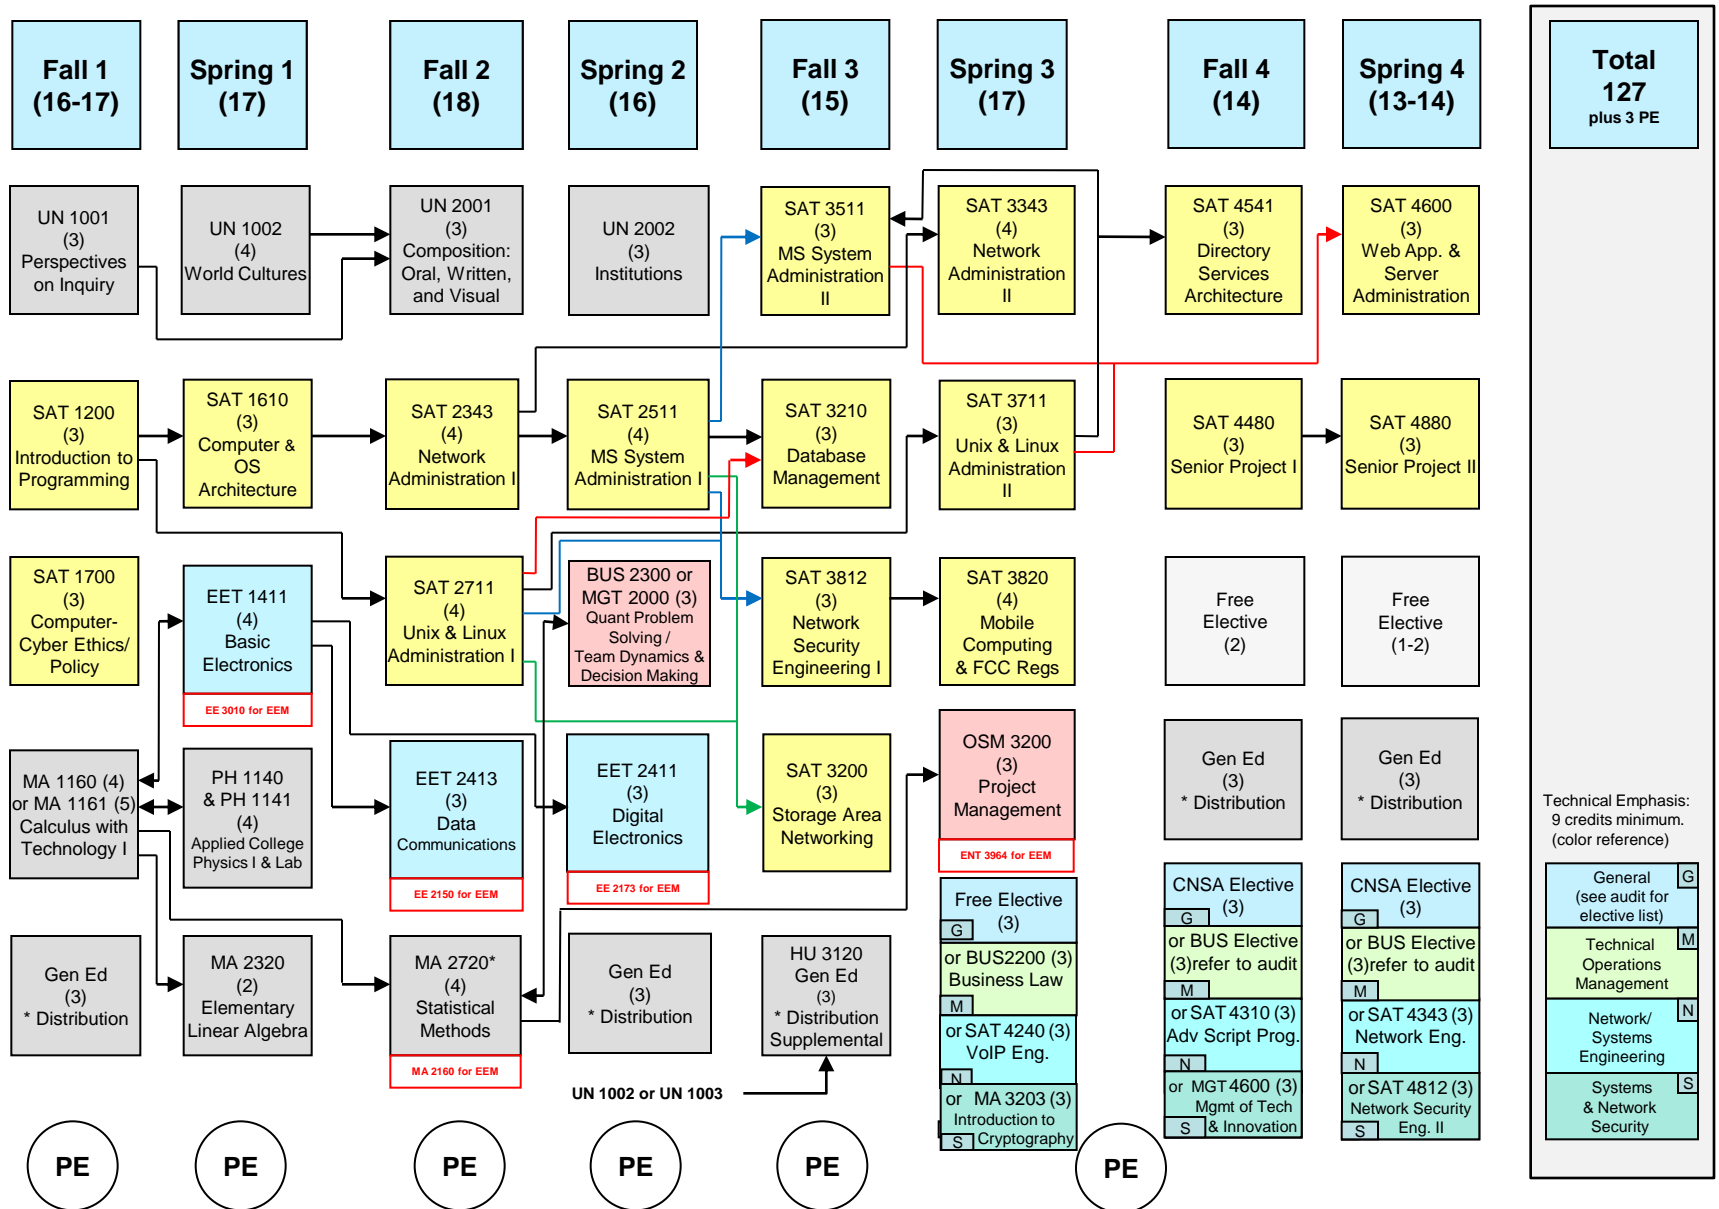

# 2011-12 BS Computer Network and System Administration

## Recommended Course Sequence

Distribution course link: <http://www.mtu.edu/registrar/pdfs/HASS-Distribution-List.pdf> (requirements for new students starting after August 2008)