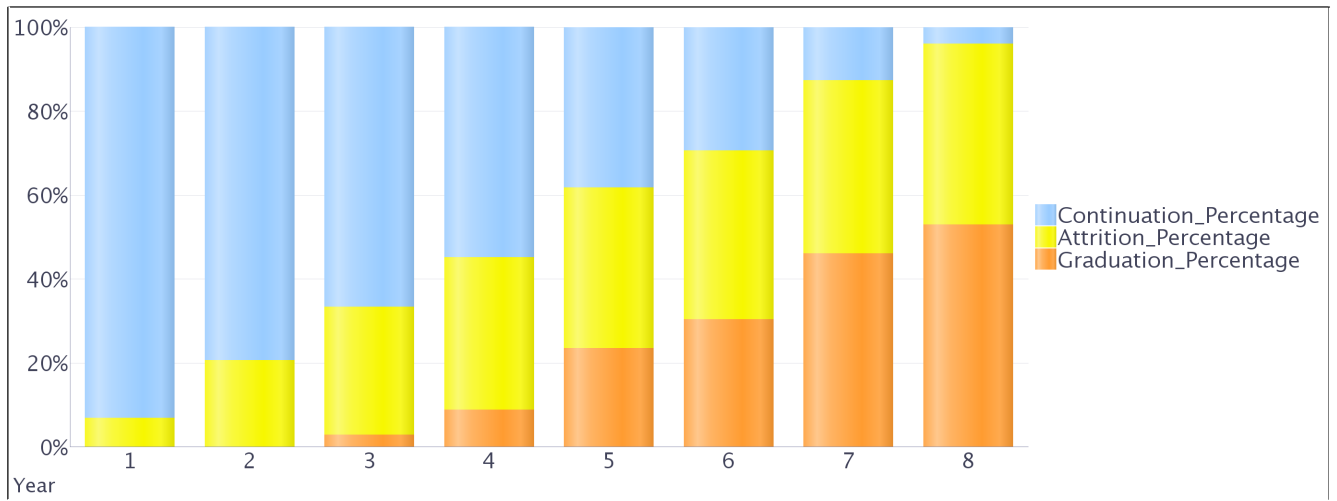

Graduate School Cohort Tracking -

Cohort Year: 2007

Degree: PhD

Number in Cohort: 102

Selection: ALL

Year	1	2	3	4	5	6	7	8
Attrited	7	21	31	37	39	41	42	44
Graduated	0	0	3	9	24	31	47	54
Continuing	95	81	68	56	39	30	13	4

Mean Time to Degree 5.5

Mode Time to Degree 6.3

Graduate School Cohort Tracking

Cohort Year: 2010

Degree: Masters

Number in Cohort: 364

Selection: ALL-

Year	1	2	3	4	5
Attrited	25	40	54	63	66
Graduated	12	163	241	267	282
Continuing	327	161	69	34	16
Mean Time to Degree			2.3		
Mode Time to Degree			1.7		