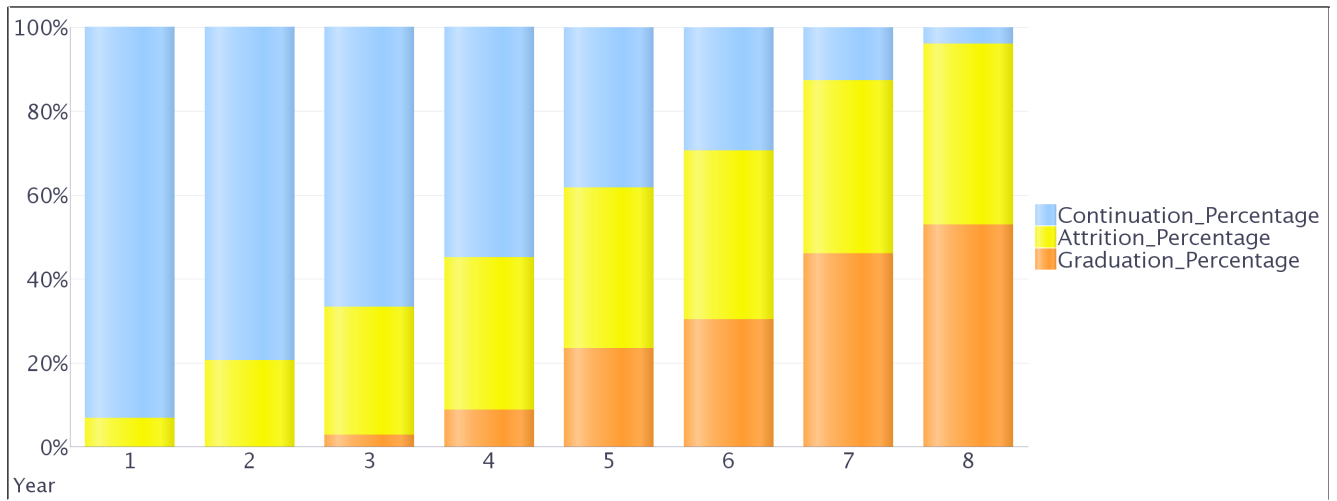

Graduate School Cohort Tracking -

Cohort Year: 2007

Degree: PhD

Number in Cohort: 102

Selection: ALL

| Year | 1 | 2 | 3 | 4 | 5 | 6 | 7 | 8 |
|------------|----|----|----|----|----|----|----|----|
| Attrited | 7 | 21 | 31 | 37 | 39 | 41 | 42 | 44 |
| Graduated | 0 | 0 | 3 | 9 | 24 | 31 | 47 | 54 |
| Continuing | 95 | 81 | 68 | 56 | 39 | 30 | 13 | 4 |

Mean Time to Degree 5.5

Mode Time to Degree 6.3

Graduate School Cohort Tracking

Cohort Year: 2010

Degree: Masters

Number in Cohort: 364

Selection: ALL-

| Year | 1 | 2 | 3 | 4 | 5 |
|---------------------|-----|-----|-----|-----|-----|
| Attrited | 25 | 40 | 54 | 63 | 66 |
| Graduated | 12 | 163 | 241 | 267 | 282 |
| Continuing | 327 | 161 | 69 | 34 | 16 |
| Mean Time to Degree | | | 2.3 | | |
| Mode Time to Degree | | | 1.7 | | |