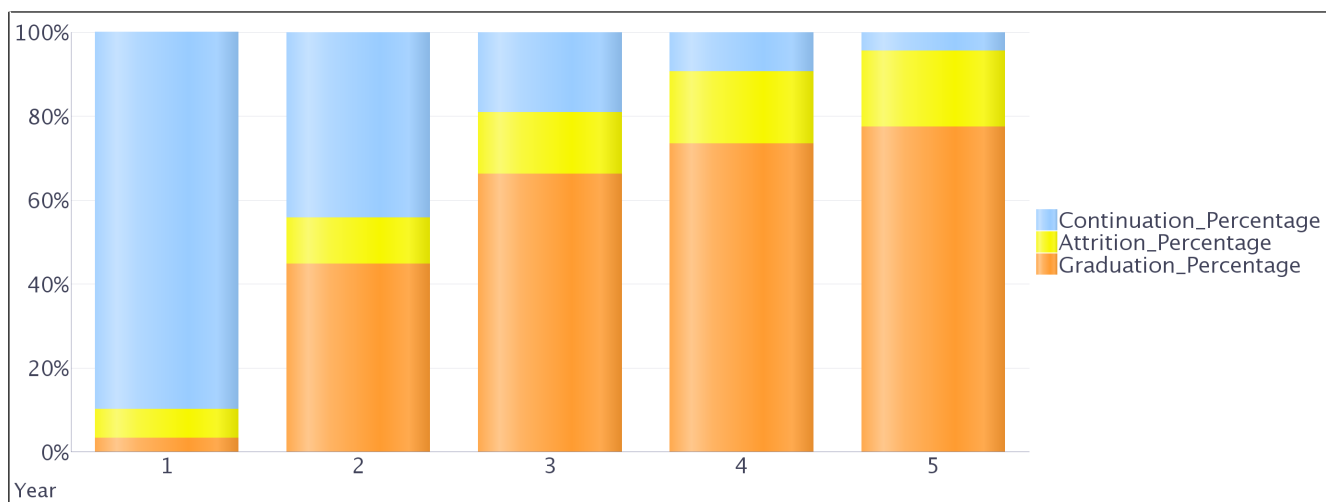

Mean Time to Degree 5.5

Mode Time to Degree 6.3

Graduate School Cohort Tracking

Cohort Year: 2010

Degree: Masters

Number in Cohort: 364

Selection: ALL-

| Year | 1 | 2 | 3 | 4 | 5 |
|---------------------|-----|-----|-----|-----|-----|
| Attrited | 25 | 40 | 54 | 63 | 66 |
| Graduated | 12 | 163 | 241 | 267 | 282 |
| Continuing | 327 | 161 | 69 | 34 | 16 |
| Mean Time to Degree | | | 2.3 | | |
| Mode Time to Degree | | | 1.7 | | |