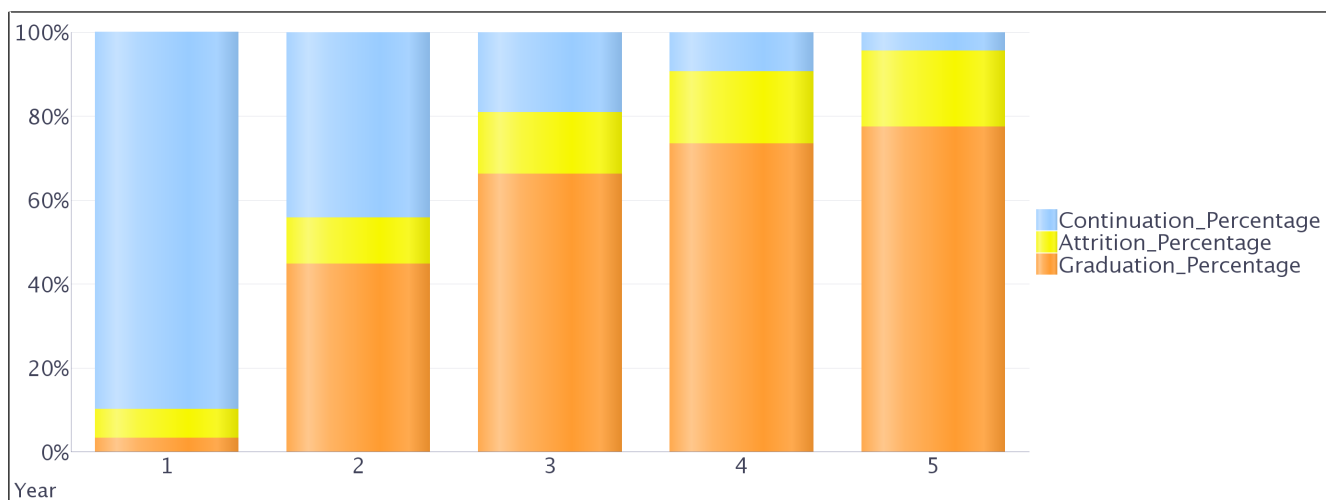

Mean Time to Degree 5.5

Mode Time to Degree 6.3

Graduate School Cohort Tracking

Cohort Year: 2010

Degree: Masters

Number in Cohort: 364

Selection: ALL-

Year	1	2	3	4	5
Attrited	25	40	54	63	66
Graduated	12	163	241	267	282
Continuing	327	161	69	34	16
Mean Time to Degree			2.3		
Mode Time to Degree			1.7		