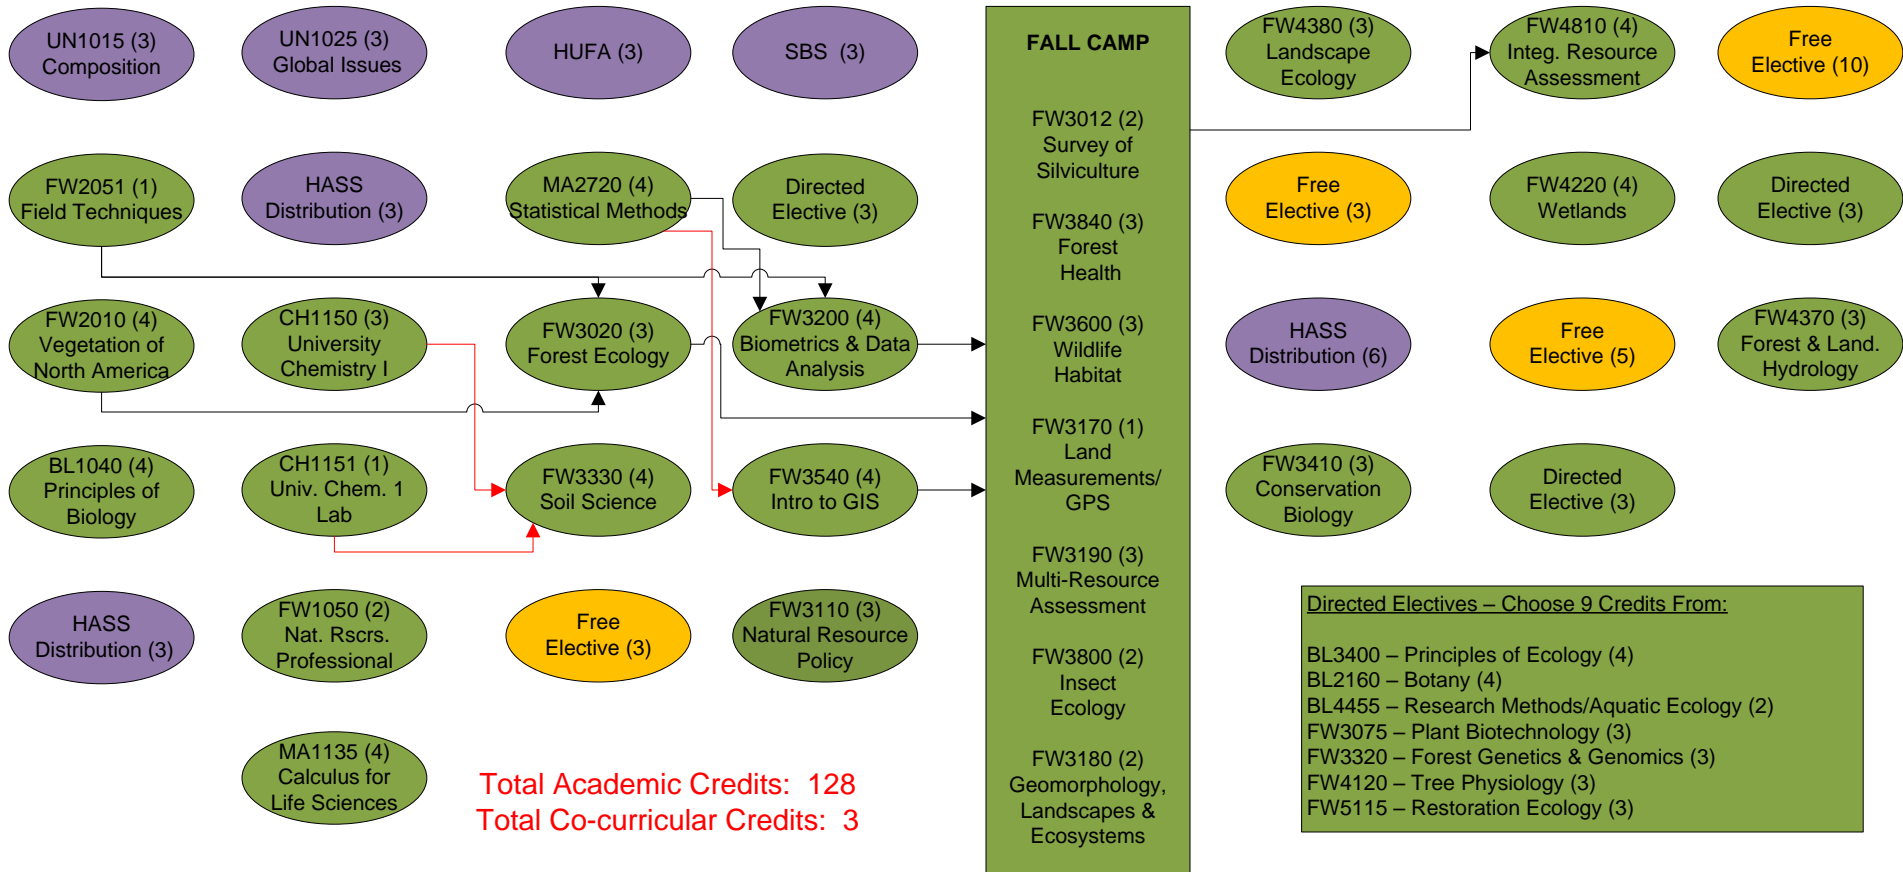

AEES Plant Ecology & Wetlands 2014-15 Degree Requirements

Total Academic Credits: 128
Total Co-curricular Credits: 3

15 Credits

16 Credits

17 Credits

17 Credits

16 Credits

15 Credits

16 Credits

16 Credits

co-curricular (.5)

co-curricular (.5)

co-curricular (.5)

co-curricular (.5)

co-curricular (.5)

co-curricular (.5)

Key: Prerequisite Prerequisite or Corequisite Core Courses General Education Electives