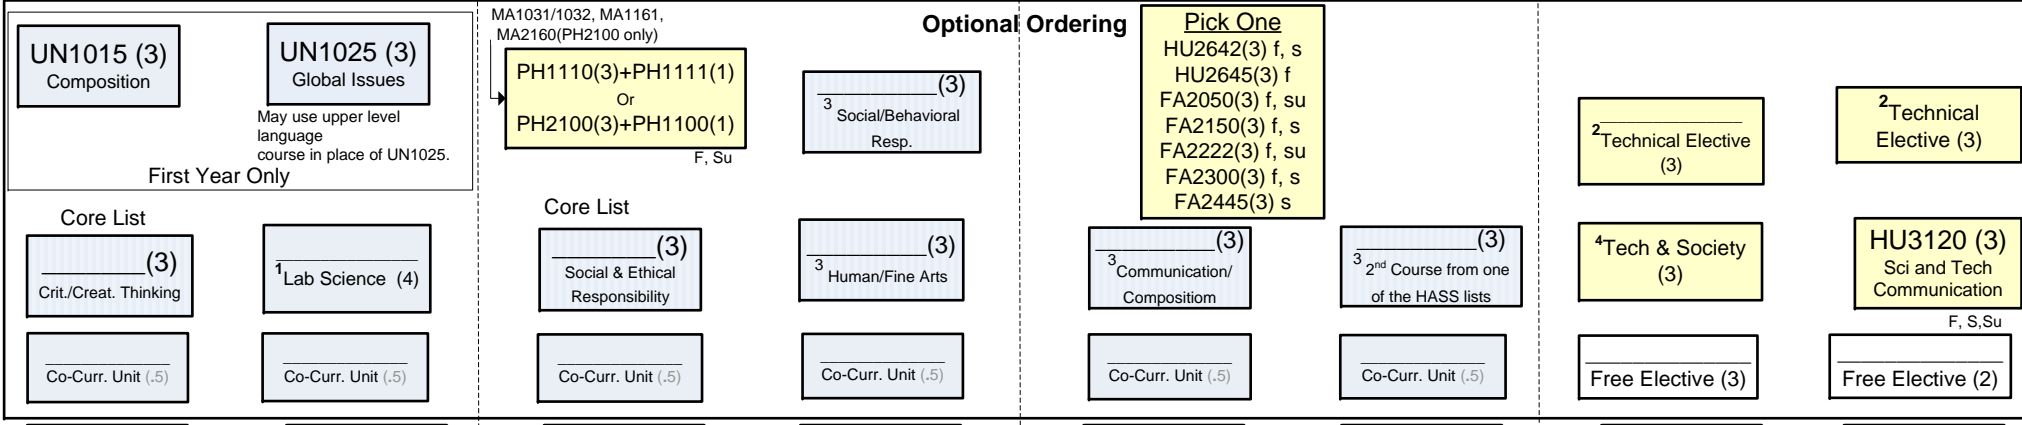

SAMPLE PLAN
Calculus-ready students
This Flowchart is meant as a guide only, any questions about scheduling should be brought up with your academic advisor.

Last Update
April 24, 2017

Credits 14.5

14.5

16.5

16.5

16.5

15.5

15

17

1) Lab Science Courses: Need 8 total credits, two different disciplines (BL,CH,FW,GE,PH, etc), one course must include course & lab. Pick courses off the Science Course list from the Gen Ed STEM list.
 2) Technical Electives: List available on CS advising site
 3) HASS (Humanities & Fine Arts, Social & Behavioral Sciences) electives: 6 credits must be upper division 3000-4000 level - UN1015 and UN1025 are prerequisites for all upper division HASS courses.
 4) Tech & Society: Select one of the following: SS3510, SS3511, SS3520, SS 3530, SS3630, SS3800, SS3801, SS3820, SS3581, HU3701, HU3710, MA4945