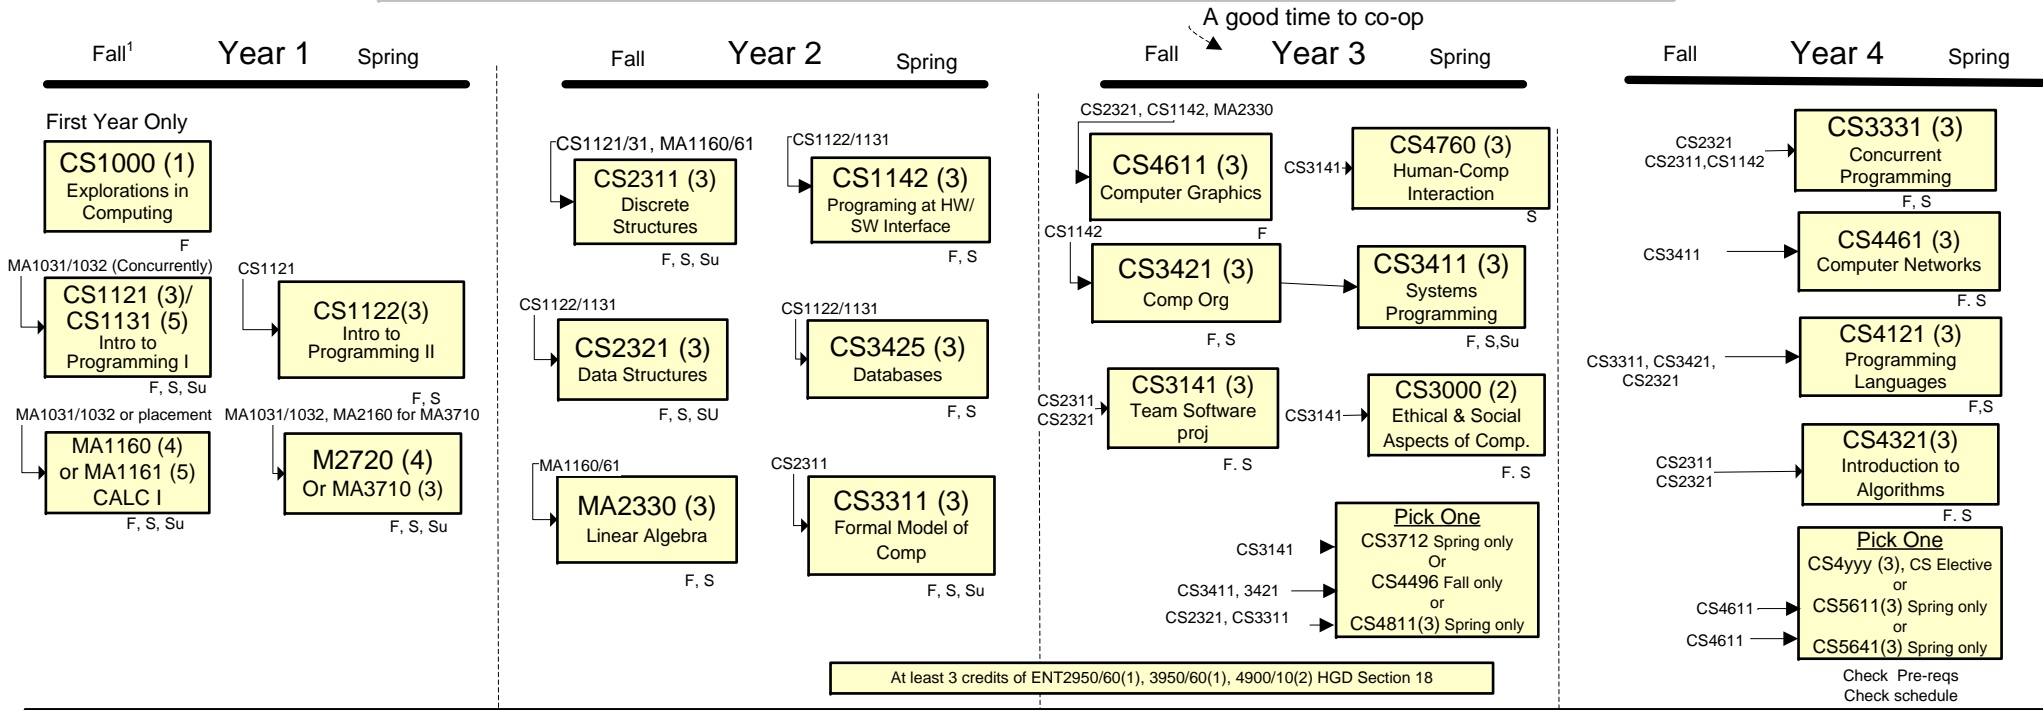

SAMPLE PLAN
Calculus-ready students
This Flowchart is meant as a guide only, any questions about scheduling should be brought up with your academic advisor.

Last Update
April 24, 2017

Credits 14.5

14.5

16.5

16.5

16.5

15.5

15

17

1) Lab Science Courses: Need 8 total credits, two different disciplines (BL,CH,FW,GE,PH, etc), one course must include course & lab. Pick courses off the Science Course list from the Gen Ed STEM list.
 2) Technical Electives: List available on CS advising site
 3) HASS (Humanities & Fine Arts, Social & Behavioral Sciences) electives: 6 credits must be upper division 3000-4000 level - UN1015 and UN1025 are prerequisites for all upper division HASS courses.
 4) Tech & Society: Select one of the following: SS3510, SS3511, SS3520, SS 3530, SS3630, SS3800, SS3801, SS3820, SS3581, HU3701, HU3710, MA4945

Total 123
plus 3 units
co-curricular
activities