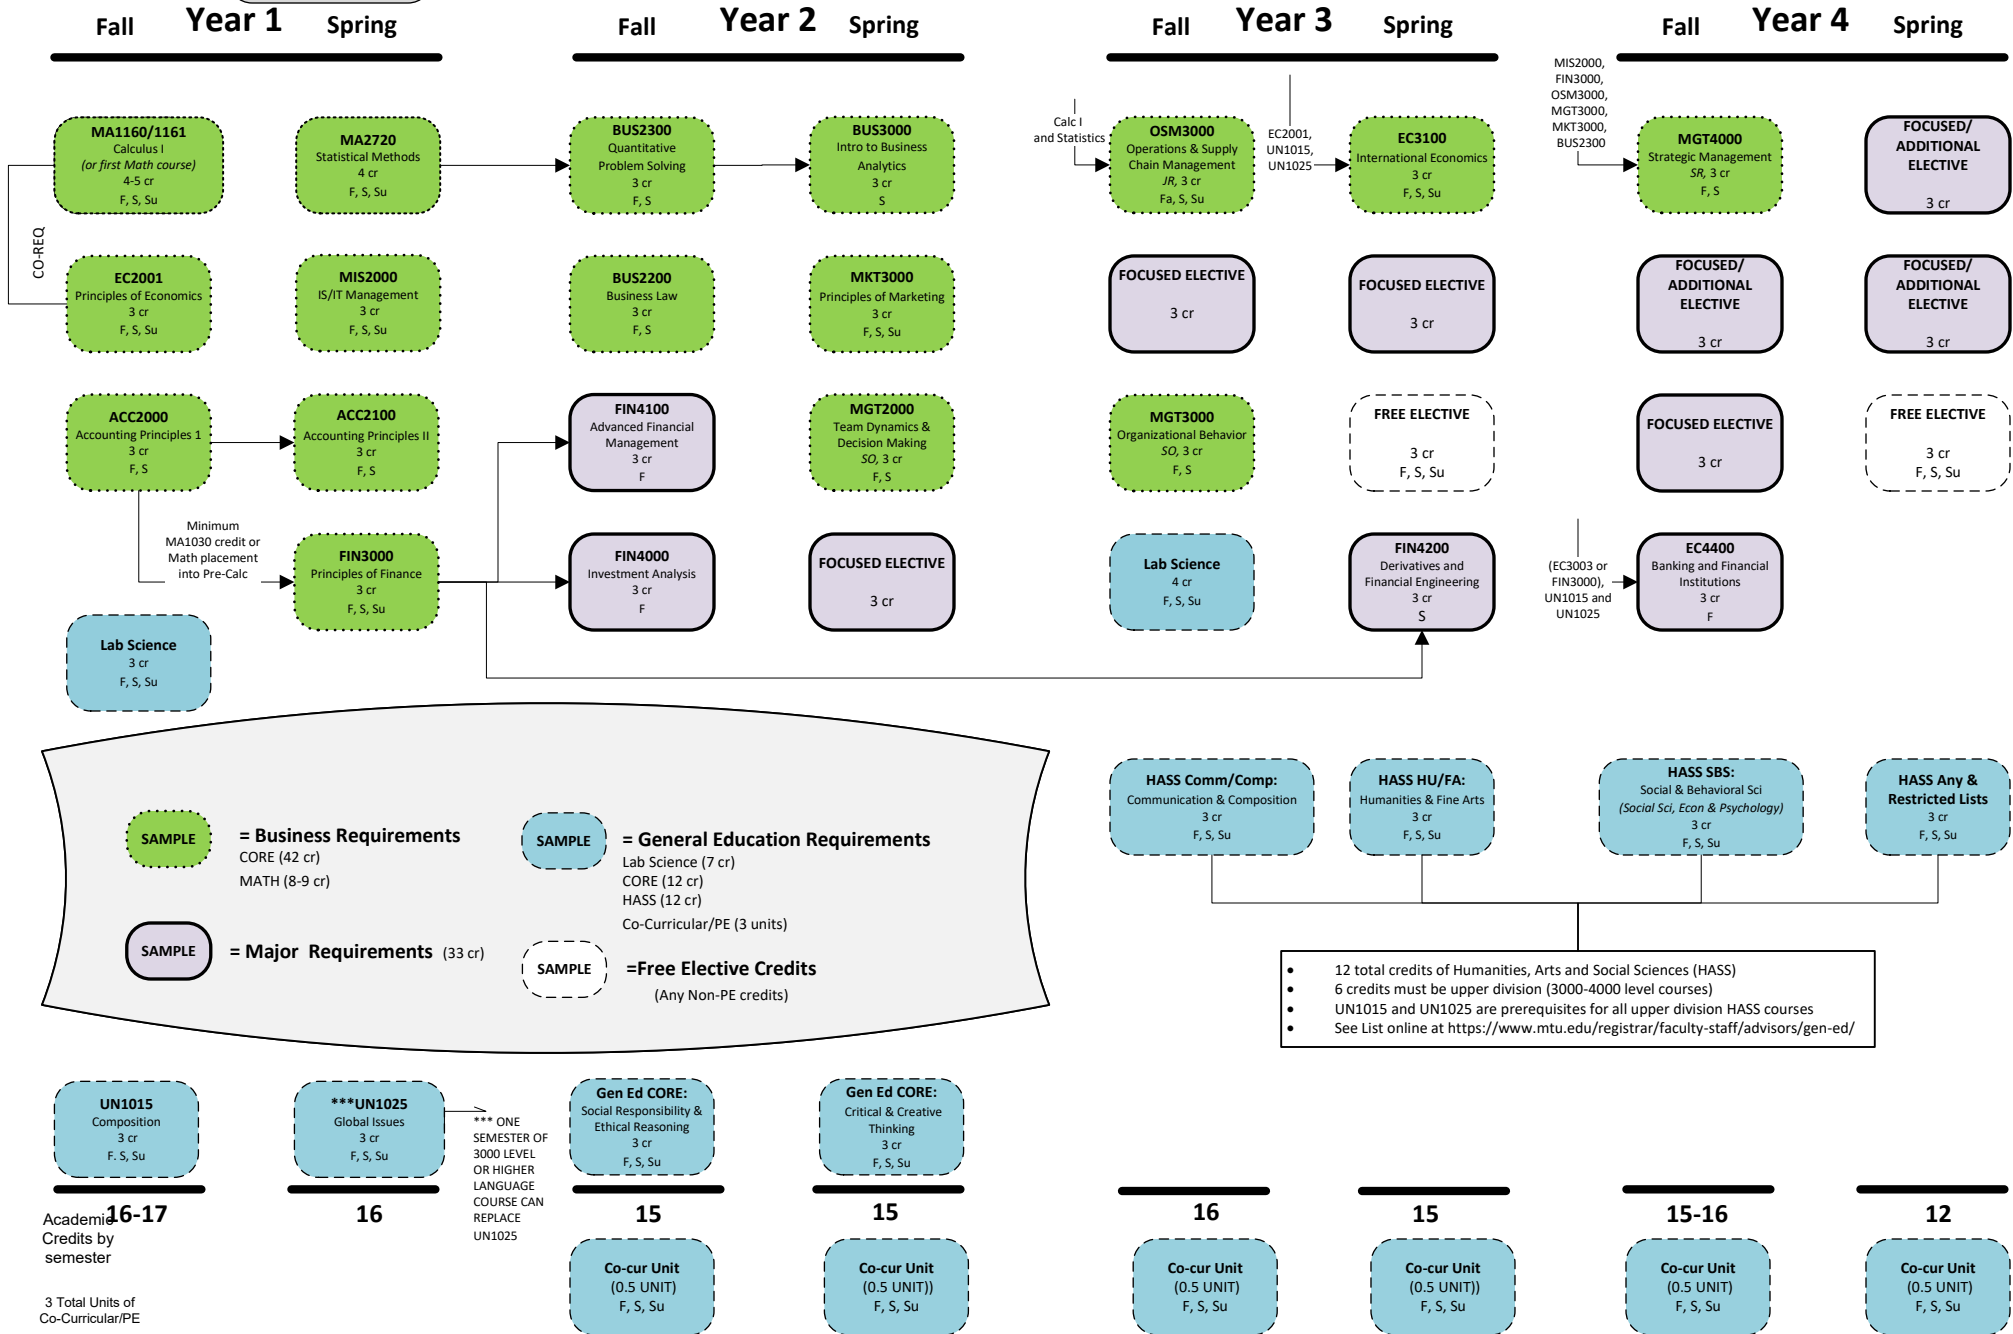

Total Academic Credits.: 120
+ 3 Co-Curricular Units

Michigan Tech
College of Business

FINANCE (BFIN)

*FLOWCHART

2023-24 Academic Catalog Year

*NOTE:

1. Flowchart is a guide for course sequencing recommendations.
   - COB courses have some flexibility.
   - Note if any pre-requisites or class level required before taking a course.
   - Actual Degree requirements are determined by your catalog term
   - Meet with COB Academic Advisor annually for academic goal planning
2. Your Official Audit can be found in MyMichiganTech with u.achieve Interactive Degree Audit.