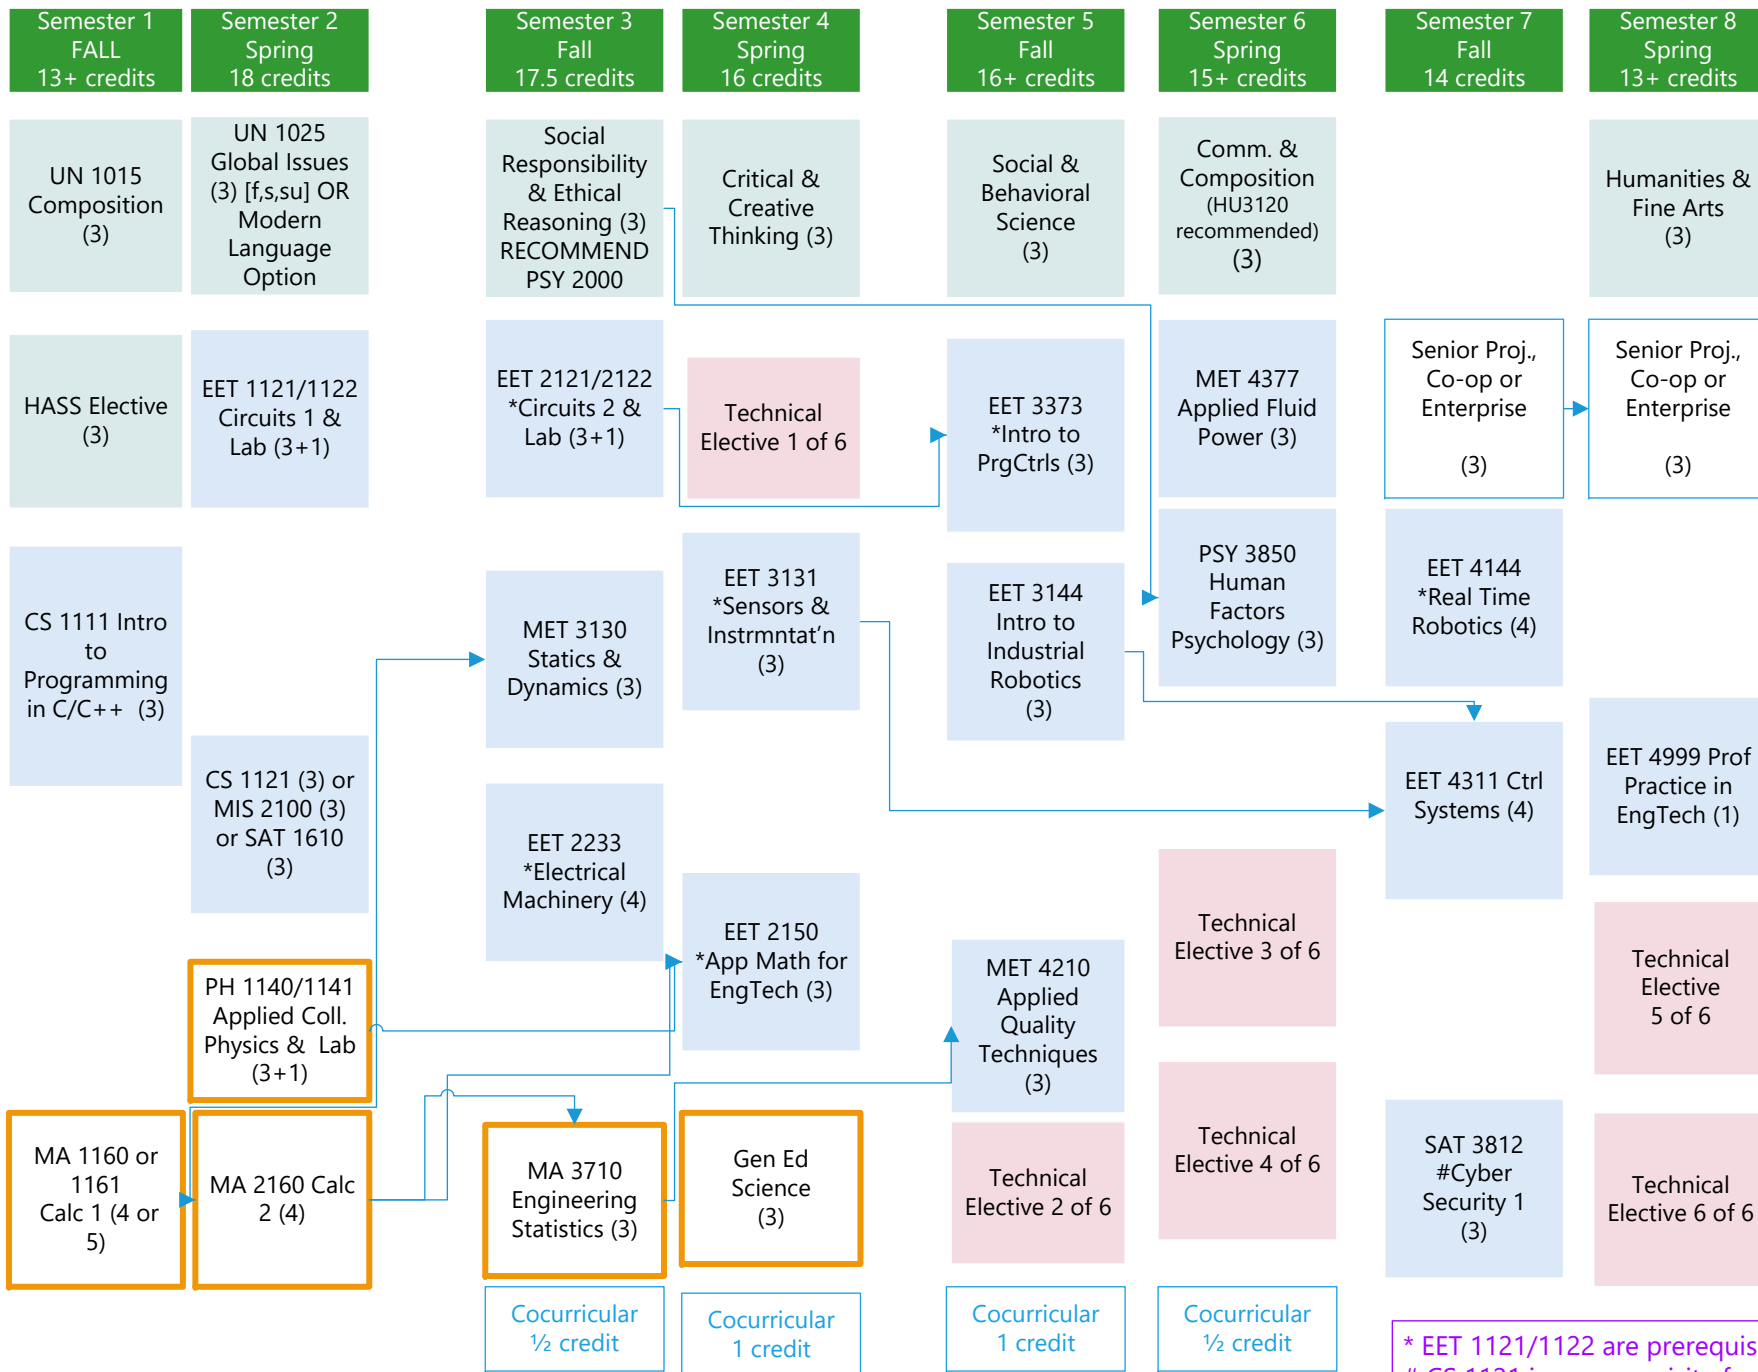

Bachelor of Science – Mechatronics Academic Year 2023 – 2024 --- Typical Course Sequence

Technical Electives
(19 credits minimum)

- CS 1122
- CS 1142
- CS 2311
- CS 2321
- CS 3311
- CS 3411
- CS 3421
- CS 4312
- CS 4461
- CS 4471
- CS 4760
- CS 4811
- EE2180
- EE 3280
- EE 4272
- EE/CS 4723
- EET 2220
- EET 2411
- EET 3225
- EET 4147
- EET 4373
- EET 4501
- EET 4707
- EET 4996
- EET 4997
- EET 4998
- MET 2153
- MET 2400
- MET 4355
- MIS 4200
- PSY 4015
- SAT 2711
- SAT 3310
- SAT 3820
- SAT 4310 or 4650
- SAT 4812
- SAT 4816

This degree requires 120 total credits.

* EET 1121/1122 are prerequisites for this class
CS 1121 is a prerequisite for this class

See degree audit for a complete summary of degree requirements.