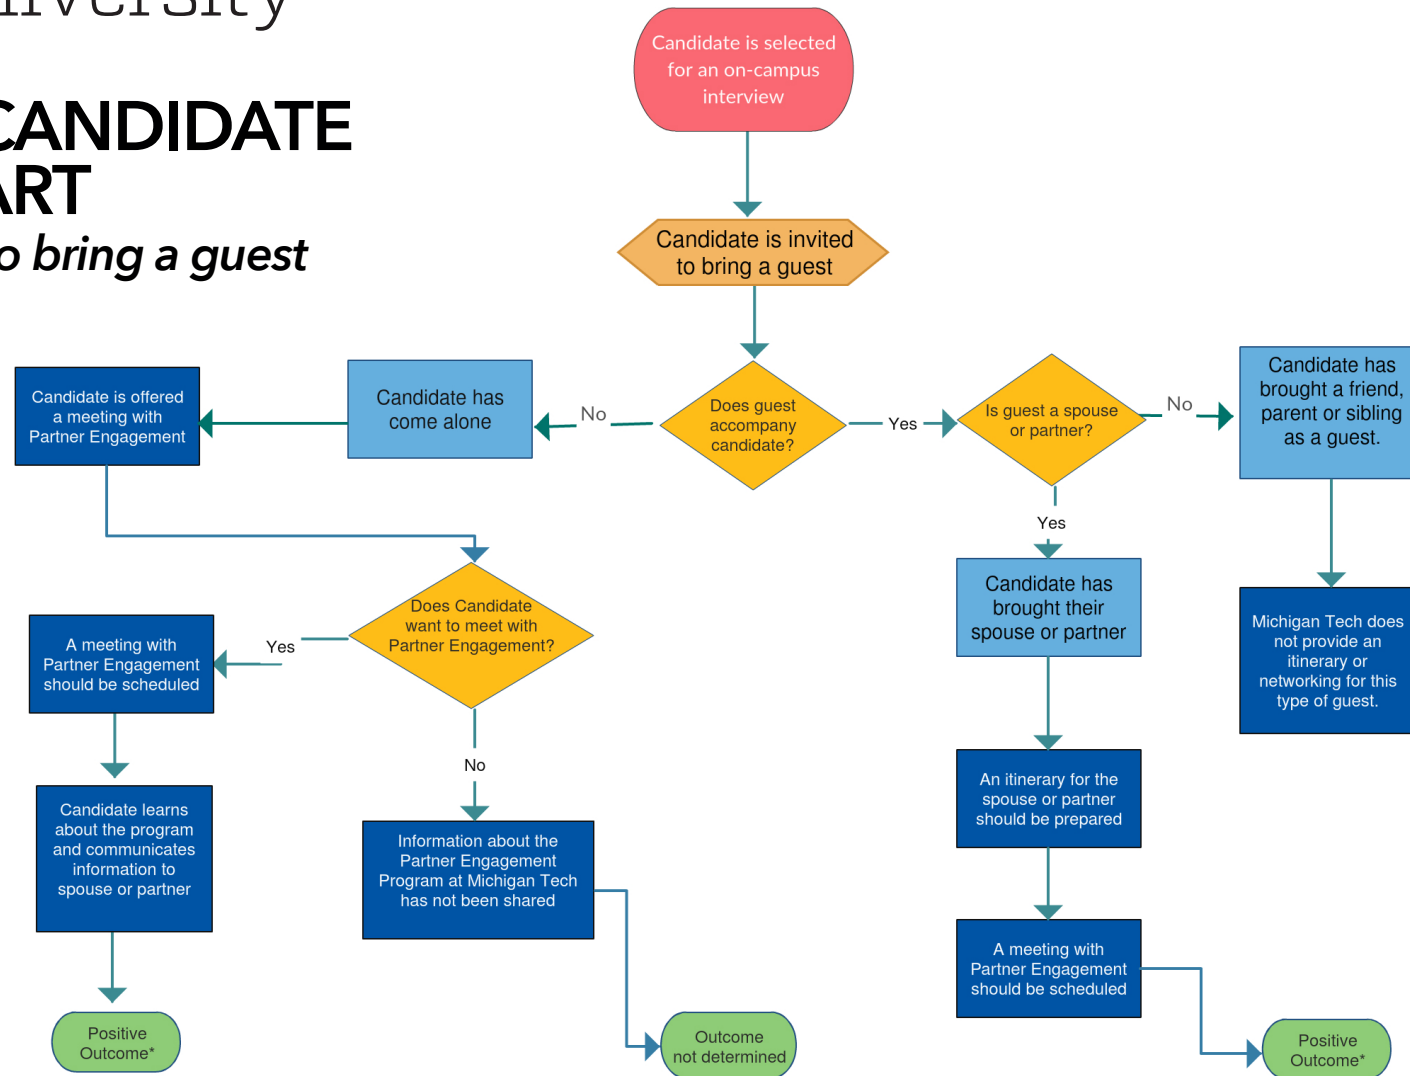

**Michigan
Technological
University**

FACULTY CANDIDATE FLOWCHART

with invitation to bring a guest

*A **Positive Outcome** is defined as having the opportunity to share information about Michigan Tech's Partner Engagement program early in the hiring process.